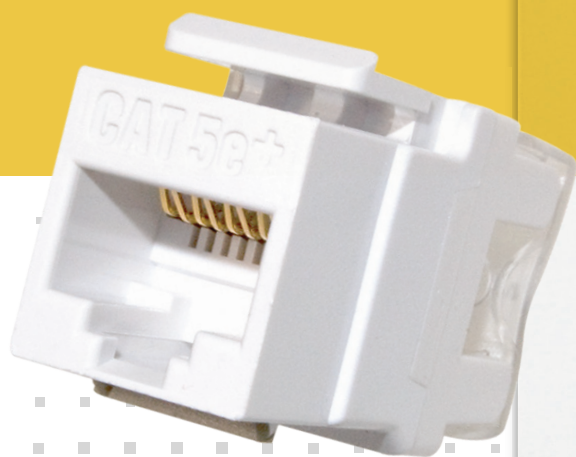

WALL PLATES, INSERTS & ENCLOSURES GUIDE

designed to be better.™