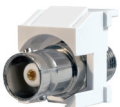

WP3451-WH

WP3425-WH

WP3550-WH

WP3560-WH

* Available in white, light almond, and blue in packs of 50

PART NO.	DESCRIPTION
WP3475-XX	Cat 5e Quick Connect RJ45 Keystone Connector Colors: BE, BK, BR, GY, GN, IV, LA, OR, RE, WH, YE
	... CAN BE USED WITH THE LABOR SAVING PUNCH & GO TOOL.
WP3476-XX	Cat 6 Quick Connect RJ45 Keystone Connector Colors: BE, BK, BR, GY, IV, LA, OR, RE, WH
WP346A-XX	Cat 6a Quick Connect RJ45 Keystone Insert Colors: BE, BK, BR, GY, GN, IV, LA, OR, RE, WH, YE
WP3450-XX (KS58ABxx) [†]	Cat 5e RJ45 Keystone Connector Colors: BE (BL), BK, BR, GY (GRY), IV (I), LA, OR, RE (RED), WH (WH)
WP3460-XX (KS68ABxx) [†]	Cat 6 RJ45 Keystone Connector Colors: BE (BL), BK, BR, GY (GRY), IV (I), LA, OR, RE (RED), WH (WH)
WP3458-XX	Cat 5e Keyed RJ45 Keystone Connector Colors: BK, BR, IV, LA, WH
WP3451-XX (KS888xx)	Cat 5e RJ45 Keystone Coupler Colors: BK, WH (W)
WP3425-XX (KS6Uxx) [†]	RJ25 6P6C Keystone Connector Colors: BK, BR, IV (I), LA, WH (W)
WP3550-XX	Snap & Go Cat 5e Keystone Connector Colors: BE, BK, BR, GY, IV, LA, OR, RE, WH
WP3560-XX	Snap & Go Cat 6 Keystone Connector Colors: BE, BK, BR, GY, IV, LA, OR, RE, WH

VIDEO INSERTS

WP3479-WH*

WP3480-WH

WP3481-WH*

WP3482-WH

WP1234-WH

WP3455-WH

KSBNCW

KSSVW

*Available in packs of 50.

PART NO.	DESCRIPTION
WP3479-XX	Non-Recessed Coax Keystone F-Connector (1 GHz) 50 Count Bulk Pack in WH or LA (WP3479-XX-50)
WP3480-XX	Recessed Gold F-Connector (3GHz)
WP3481-XX (KSFFxx)	Recessed Nickle F-Connector (3GHz) 50 Count Bulk Pack in WH (WP3481-WH-50)
WP3482-XX (KSFFSTxx)	Recessed Self-Terminating Keystone F-Connector (1 GHz)
WP1234-XX	HDMI Keystone Insert/Coupler
WP3455-XX (KSBL10xx) [†]	Blank Keystone Insert Colors: BK, BR, IV (I), LA, WH (W)
KSBNCxx	Keystone BNC-to-BNC Connector
KSSVxx	Keystone S-Video-to-110 Termination Colors: I, LA, W