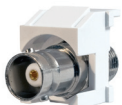

WP3451-WH

WP3425-WH

WP3550-WH

WP3560-WH

* Available in white, light almond, and blue in packs of 50

PART NO.	DESCRIPTION
WP3475-XX	Cat 5e Quick Connect RJ45 Keystone Connector Colors: BE, BK, BR, GY, GN, IV, LA, OR, RE, WH, YE
	... CAN BE USED WITH THE LABOR SAVING PUNCH & GO TOOL.
WP3476-XX	Cat 6 Quick Connect RJ45 Keystone Connector Colors: BE, BK, BR, GY, IV, LA, OR, RE, WH
WP346A-XX	Cat 6a Quick Connect RJ45 Keystone Insert Colors: BE, BK, BR, GY, GN, IV, LA, OR, RE, WH, YE
WP3450-XX (KS58ABxx) [†]	Cat 5e RJ45 Keystone Connector Colors: BE (BL), BK, BR, GY (GRY), IV (I), LA, OR, RE (RED), WH (WH)
WP3460-XX (KS68ABxx) [†]	Cat 6 RJ45 Keystone Connector Colors: BE (BL), BK, BR, GY (GRY), IV (I), LA, OR, RE (RED), WH (WH)
WP3458-XX	Cat 5e Keyed RJ45 Keystone Connector Colors: BK, BR, IV, LA, WH
WP3451-XX (KS888xx)	Cat 5e RJ45 Keystone Coupler Colors: BK, WH (W)
WP3425-XX (KS6Uxx) [†]	RJ25 6P6C Keystone Connector Colors: BK, BR, IV (I), LA, WH (W)
WP3550-XX	Snap & Go Cat 5e Keystone Connector Colors: BE, BK, BR, GY, IV, LA, OR, RE, WH
WP3560-XX	Snap & Go Cat 6 Keystone Connector Colors: BE, BK, BR, GY, IV, LA, OR, RE, WH

VIDEO INSERTS

WP3479-WH*

WP3480-WH

WP3481-WH*

WP3482-WH

WP1234-WH

WP3455-WH

KSBNCW

KSSVW

*Available in packs of 50.

PART NO.	DESCRIPTION
WP3479-XX	Non-Recessed Coax Keystone F-Connector (1 GHz) 50 Count Bulk Pack in WH or LA (WP3479-XX-50)
WP3480-XX	Recessed Gold F-Connector (3GHz)
WP3481-XX (KSFFxx)	Recessed Nickle F-Connector (3GHz) 50 Count Bulk Pack in WH (WP3481-WH-50)
WP3482-XX (KSFFSTxx)	Recessed Self-Terminating Keystone F-Connector (1 GHz)
WP1234-XX	HDMI Keystone Insert/Coupler
WP3455-XX (KSBL10xx) [†]	Blank Keystone Insert Colors: BK, BR, IV (I), LA, WH (W)
KSBNCxx	Keystone BNC-to-BNC Connector
KSSVxx	Keystone S-Video-to-110 Termination Colors: I, LA, W