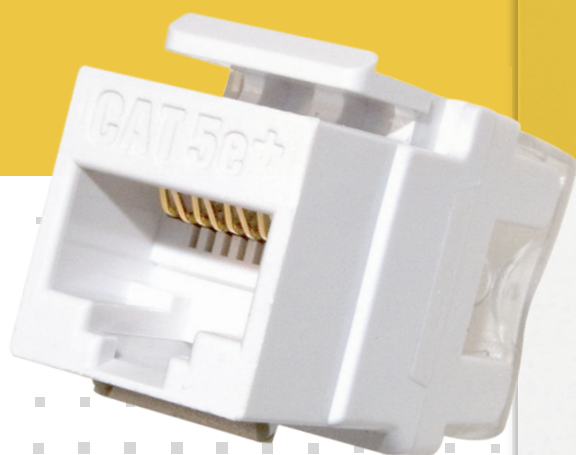

WALL PLATES, INSERTS & ENCLOSURES GUIDE

designed to be better.™

WALLPLATES & INSERTS

Our line of Keystone wall plates and Cat 5e, Cat6, Cat6a, F-Connectors, speaker binding posts and RCA inserts provide flexible setup options at any location.

DECORATOR STRAPS

We offer a series of pre-configured outlet straps for data, phone, video and home theater applications. Add a home theater strap to enable HD audio and video with a few simple connections, or quickly wire a home office using our pre-configured outlet straps that combine phone, data and video into a single decorator opening.

ENCLOSURES

Our durable enclosures range in size from 12 to 42 inches to suit any installation. Every enclosure is made in the USA and is compatible with all major module mounting schemes. They offer three 2.5" top openings for high capacity projects, side lances and side tabs for more flexible installation options. Available with hinged or screw-on doors, a Legrand enclosure is the easy choice for professional projects.