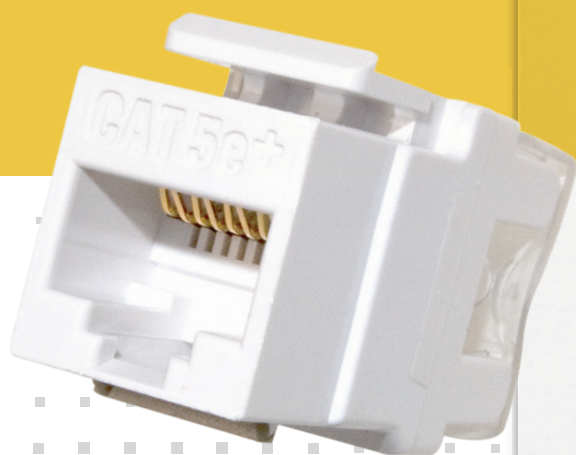

RE (RED)

WH (W)

YE (Y)

WALL PLATES, INSERTS & ENCLOSURES GUIDE

designed to be better.™

WALLPLATES & INSERTS

Our line of Keystone wall plates and Cat 5e, Cat6, Cat6a, F-Connectors, speaker binding posts and RCA inserts provide flexible setup options at any location.