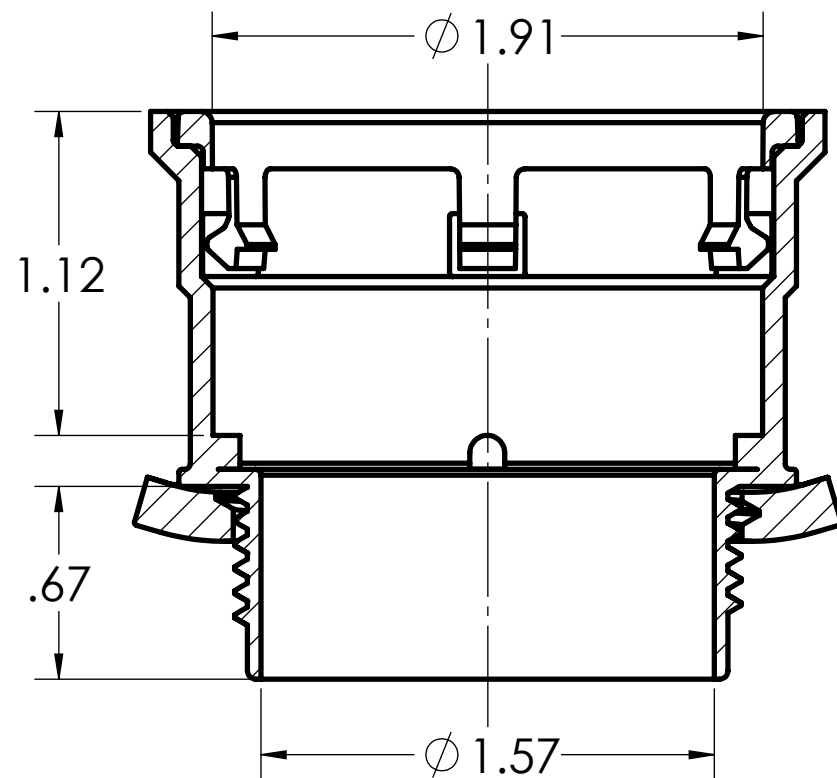

DIMENSIONS SHOWN ARE FOR REFERENCE AND ARE SUBJECT TO CHANGE WITHOUT NOTICE		
IPEX Technologies Inc.		
PART DESCRIPTION KTA30 1 1/2" PVC CONNECTOR LOCKNUT GREY KWIKON		
PRODUCT CODE: 189681	UNIT: INCHES UNLESS DUAL DIMENSION: INCH [METRIC]	SCALE: NTS
DRAWN:	J.C.	