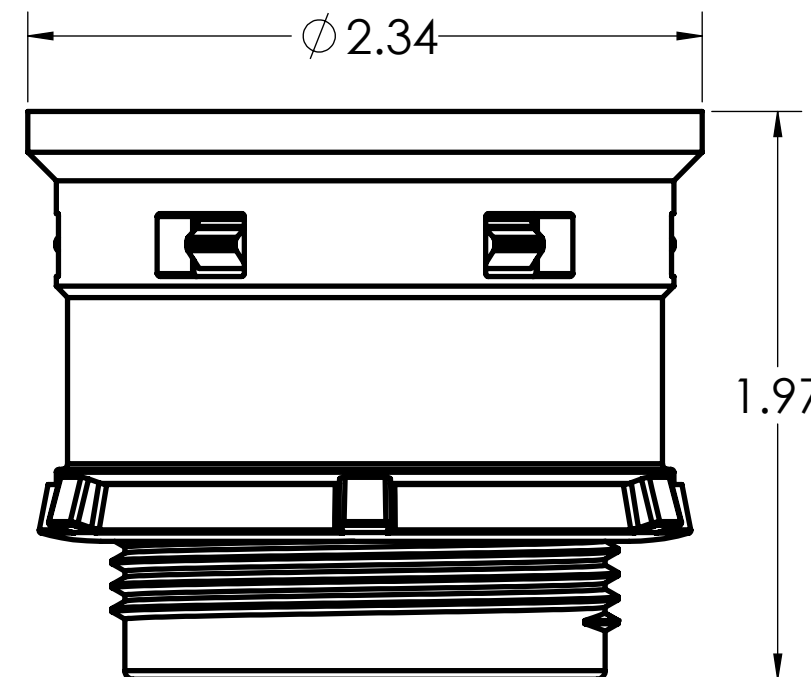

DIMENSIONS SHOWN ARE FOR REFERENCE AND ARE SUBJECT TO CHANGE WITHOUT NOTICE		
IPEX Technologies Inc.		
PART DESCRIPTION KTA30 1 1/2" PVC CONNECTOR LOCKNUT GREY KWIKON		
PRODUCT CODE: 189681	UNIT: INCHES UNLESS DUAL DIMENSION: INCH [METRIC]	SCALE: NTS
DRAWN:	J.C.	