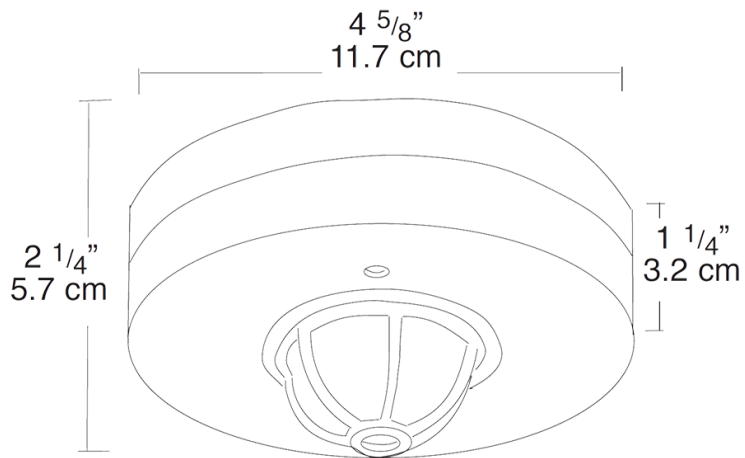

Dimensions

Features

- Super Ceiling Sensor has 3 detectors for triple overlapping coverage to catch small movements
- LED testing and operation Indicator
- Maximum coverage - 360 or hallway models
- Relay and sensor all in one unit reduces installation costs
- Can be wired in parallel
- Compatible with program start ballasts