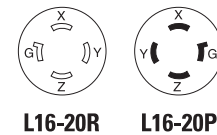

Complex environment locking devices

Product description

3-pole, 4-wire grounding
20A, 3Ø 480V/AC
NEMA L16-20

L1620CY

3Ø plugs & connectors

Rating A	V/AC	NEMA	Description	Cord diameter	Color	Plug catalog no.	Connector catalog no.	
20	480	L16-20	3Ø watertight	0.36-0.84" (9.1-21.3mm)	Y	□ L1620PW	□ L1620CW	• •
			3Ø watertight	0.36-0.84" (9.1-21.3mm)	BK	□ L1620PWBK	□ L1620CWBK	• •
			3Ø severe duty	0.63-1.16" (15.9-29.4mm)	Y & BK	□ L1620PY	□ L1620CY	• •
			3Ø safety grip corrosion resistant	0.38-1.00" (9.7-25.4mm)	Y	□ CRL1620P	□ CRL1620C	

3Ø receptacles

Rating A	V/AC	NEMA	Description	Color	Single receptacle catalog no.	
20	480	L16-20	3Ø watertight	Y	□ L1620RW	• •
			3Ø watertight	BK	□ L1620RWBK	• •