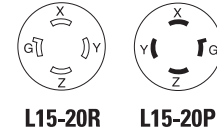

Complex environment locking devices

Product description

3-pole, 4-wire grounding
20A, 3Ø 250V/AC
NEMA L15-20

L1520RW