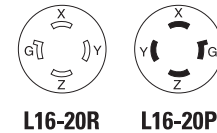

Complex environment locking devices

Product description

3-pole, 4-wire grounding
20A, 3Ø 480V/AC
NEMA L16-20

L1620CY