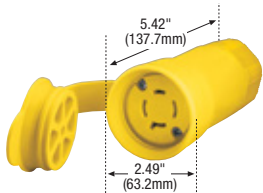

#### Product description

3-pole, 4-wire grounding  
20A, 3Ø 250V/AC  
NEMA L15-20

L1520RW

L1620PY

L1620CY

L1620CW

**Dimensional information:**  
D-34-35

**Specification information:**  
Watertight industrial plugs & connectors: D-38  
Watertight industrial receptacles: D-39  
Severe duty industrial plugs & connectors: D-40  
Corrosion resistant: D-41

#### 3Ø plugs & connectors

Rating A	V/AC	NEMA	Description	Cord diameter	Color	Plug catalog no.	Connector catalog no.	
20	250	L15-20	3Ø watertight	0.36-0.84" (9.1-21.3mm)	Y	□ L1520PW	□ L1520CW	• •
			3Ø watertight	0.36-0.84" (9.1-21.3mm)	BK	□ L1520PWBK	□ L1520CWBK	• •
			3Ø severe duty	0.63-1.16" (15.9-29.4mm)	Y & BK	□ L1520PY	□ L1520CY	• •
			3Ø safety grip corrosion resistant	0.38-1.00" (9.7-25.4mm)	Y	□ CRL1520P	□ CRL1520C	• •