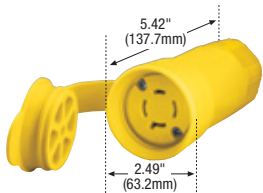

L1620CW

L1620CW

3Ø plugs & connectors

Rating A	V/AC	NEMA	Description	Cord diameter	Color	Plug catalog no.	Connector catalog no.	
20	480	L16-20	3Ø watertight	0.36-0.84" (9.1-21.3mm)	Y	□ L1620PW	□ L1620CW	• •
			3Ø watertight	0.36-0.84" (9.1-21.3mm)	BK	□ L1620PWBK	□ L1620CWBK	• •
			3Ø severe duty	0.63-1.16" (15.9-29.4mm)	Y & BK	□ L1620PY	□ L1620CY	• •
			3Ø safety grip corrosion resistant	0.38-1.00" (9.7-25.4mm)	Y	□ CRL1620P	□ CRL1620C	

3Ø receptacles

Rating A	V/AC	NEMA	Description	Color	Single receptacle catalog no.	
20	480	L16-20	3Ø watertight	Y	□ L1620RW	• •
			3Ø watertight	BK	□ L1620RWBK	• •

Color information:

BK (Black), Y (Yellow)

Compliances, specifications and availability are subject to change without notice.

Indicates NAFTA compliant - Page Q-32

RoHS compliant - Page Q-32