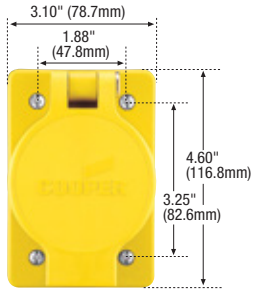

Complex environment locking devices

Product description

3-pole, 4-wire grounding
20A, 3Ø 250V/AC
NEMA L15-20

L1520RW