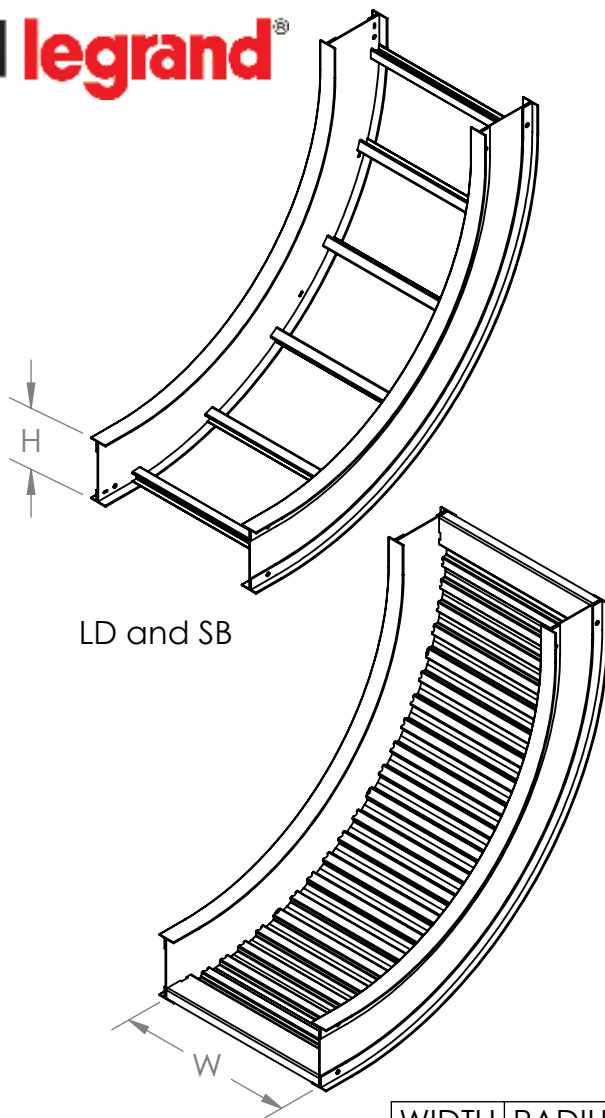

PW Ladder Cable Tray Vertical Fitting

90VI

Vertical Inside 90° Elbow

VC and SC

		H=4		H=5		H=6		H=7	
WIDTH W	RADIUS R	A	B	A	B	A	B	A	B
ALL	12	19	19	20	20	21	21	22	22
	24	31	31	32	32	33	33	34	34
	36	43	43	44	44	45	45	46	46

ITRAY VERTICAL INSIDE ELBOW CATALOG NUMBERING EXAMPLE:

BOTTOM TYPE	LD-4 A-90VI 12-09	WIDTH
VENTED LD - Ladder Rung VC - Vented Corrugated NON-VENTED SC - Solid Corrugated SB - Solid Bottom	RAIL HEIGHT 4 - 4" 5 - 5" 6 - 6" 7 - 7" MATERIAL A	06 - 6" 09 - 9" 12 - 12" 18 - 18" 24 - 24" 30 - 30" 36 - 36"
	FITTING CODE	RADIUS
		12 - 12" 24 - 24" 36 - 36"

- **Material:** Aluminum Alloy 6063 and 5052
- **Finish:** Plain
- **Bottom:** LD: 1" wide rung
SB: Flat sheet over Rung
SC: Solid Corrugated
VC: Vented Corrugated
- **Construction:** Welded
- **Tray Design:** Tray construction and markings are per the latest edition of NEMA Standards Publication VE1, CSA C22.2 No. 126
- **Connectors:** All fittings are supplied with necessary connectors and fasteners
- **Fitting heights (H):** 4", 5", 6", 7"