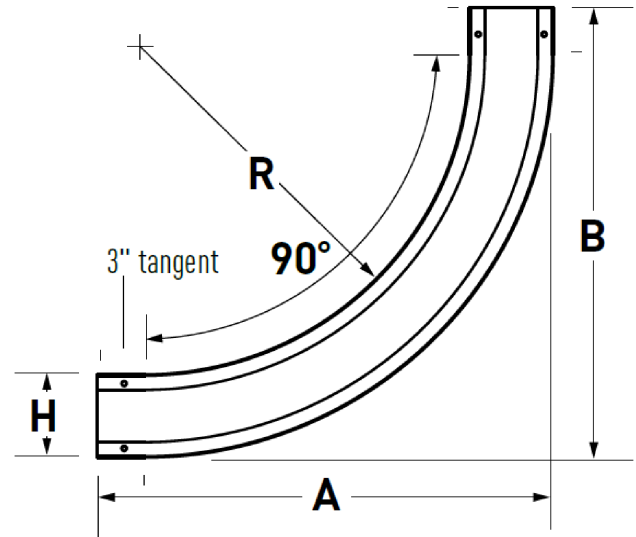

PW Ladder Cable Tray Vertical Fitting

90VI

Vertical Inside 90° Elbow

VC and SC

		H=4		H=5		H=6		H=7	
WIDTH W	RADIUS R	A	B	A	B	A	B	A	B
ALL	12	19	19	20	20	21	21	22	22
	24	31	31	32	32	33	33	34	34
	36	43	43	44	44	45	45	46	46

ITRAY VERTICAL INSIDE ELBOW CATALOG NUMBERING EXAMPLE:

BOTTOM TYPE	LD-4 A-90VI 12-09	WIDTH
VENTED LD - Ladder Rung VC - Vented Corrugated NON-VENTED SC - Solid Corrugated SB - Solid Bottom	RAIL HEIGHT 4 - 4" 5 - 5" 6 - 6" 7 - 7" MATERIAL A	06 - 6" 09 - 9" 12 - 12" 18 - 18" 24 - 24" 30 - 30" 36 - 36"
	FITTING CODE	RADIUS
		12 - 12" 24 - 24" 36 - 36"

- **Material:** Aluminum Alloy 6063 and 5052
- **Finish:** Plain
- **Bottom:** LD: 1" wide rung
SB: Flat sheet over Rung
SC: Solid Corrugated
VC: Vented Corrugated
- **Construction:** Welded
- **Tray Design:** Tray construction and markings are per the latest edition of NEMA Standards Publication VE1, CSA C22.2 No. 126
- **Connectors:** All fittings are supplied with necessary connectors and fasteners
- **Fitting heights (H):** 4", 5", 6", 7"