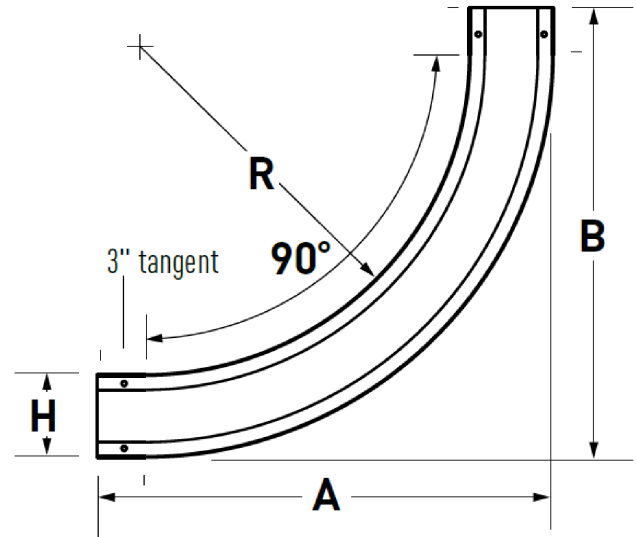

ITRAY VERTICAL INSIDE ELBOW CATALOG NUMBERING EXAMPLE:

BOTTOM TYPE	LD-4 A-90VI 12-09	WIDTH
VENTED LD - Ladder Rung VC - Vented Corrugated NON-VENTED SC - Solid Corrugated SB - Solid Bottom	RAIL HEIGHT 4 - 4" 5 - 5" 6 - 6" 7 - 7" MATERIAL A	06 - 6" 09 - 9" 12 - 12" 18 - 18" 24 - 24" 30 - 30" 36 - 36"
	FITTING CODE	RADIUS
		12 - 12" 24 - 24" 36 - 36"

- **Material:** Aluminum Alloy 6063 and 5052
- **Finish:** Plain
- **Bottom:** LD: 1" wide rung
SB: Flat sheet over Rung
SC: Solid Corrugated
VC: Vented Corrugated
- **Construction:** Welded
- **Tray Design:** Tray construction and markings are per the latest edition of NEMA Standards Publication VE1, CSA C22.2 No. 126
- **Connectors:** All fittings are supplied with necessary connectors and fasteners
- **Fitting heights (H):** 4", 5", 6", 7"

PW Ladder Cable Tray Vertical Fitting

90VI

Vertical Inside 90° Elbow

VC and SC

		H=4		H=5		H=6		H=7	
WIDTH W	RADIUS R	A	B	A	B	A	B	A	B
ALL	12	19	19	20	20	21	21	22	22
	24	31	31	32	32	33	33	34	34
	36	43	43	44	44	45	45	46	46