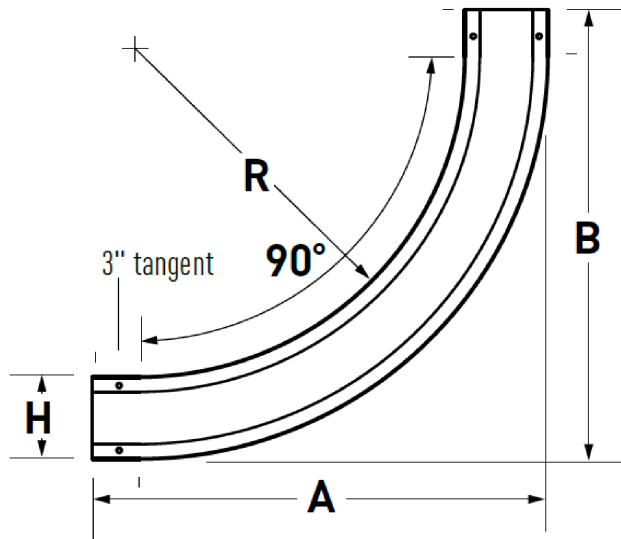

PW Ladder Cable Tray Vertical Fitting

90VI

Vertical Inside 90° Elbow

VC and SC

		H=4		H=5		H=6		H=7	
WIDTH W	RADIUS R	A	B	A	B	A	B	A	B
ALL	12	19	19	20	20	21	21	22	22
	24	31	31	32	32	33	33	34	34
	36	43	43	44	44	45	45	46	46

ITRAY VERTICAL INSIDE ELBOW CATALOG NUMBERING EXAMPLE:

BOTTOM TYPE	LD-4 A-90VI 12-09	WIDTH
VENTED		06-6"
LD - Ladder Rung		09-9"
VC - Vented Corrugated		12-12"
NON-VENTED		18-18"
SC - Solid Corrugated		24-24"
SB - Solid Bottom		30-30"
		36-36"

RAIL HEIGHT: 4-4", 5-5", 6-6", 7-7"

FITTING CODE: 90VI

RADIUS: 12-12", 24-24", 36-36"

MATERIAL: A

- **Material:** Aluminum Alloy 6063 and 5052
- **Finish:** Plain
- **Bottom:** LD: 1" wide rung
SB: Flat sheet over Rung
SC: Solid Corrugated
VC: Vented Corrugated
- **Construction:** Welded
- **Tray Design:** Tray construction and markings are per the latest edition of NEMA Standards Publication VE1, CSA C22.2 No. 126
- **Connectors:** All fittings are supplied with necessary connectors and fasteners
- **Fitting heights (H):** 4", 5", 6", 7"