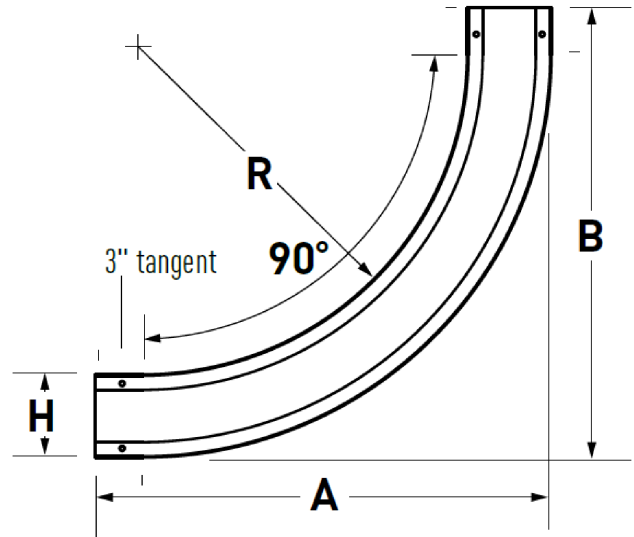

RAIL HEIGHT: 4-4", 5-5", 6-6", 7-7"

FITTING CODE: 90VI

RADIUS: 12-12", 24-24", 36-36"

MATERIAL: A

- **Material:** Aluminum Alloy 6063 and 5052
- **Finish:** Plain
- **Bottom:** LD: 1" wide rung
SB: Flat sheet over Rung
SC: Solid Corrugated
VC: Vented Corrugated
- **Construction:** Welded
- **Tray Design:** Tray construction and markings are per the latest edition of NEMA Standards Publication VE1, CSA C22.2 No. 126
- **Connectors:** All fittings are supplied with necessary connectors and fasteners
- **Fitting heights (H):** 4", 5", 6", 7"

PW Ladder Cable Tray Vertical Fitting

90VI

Vertical Inside 90° Elbow

VC and SC

		H=4		H=5		H=6		H=7	
WIDTH W	RADIUS R	A	B	A	B	A	B	A	B
ALL	12	19	19	20	20	21	21	22	22
	24	31	31	32	32	33	33	34	34
	36	43	43	44	44	45	45	46	46

ITRAY VERTICAL INSIDE ELBOW CATALOG NUMBERING EXAMPLE:

BOTTOM TYPE	LD-4 A-90VI 12-09	WIDTH
VENTED		06-6"
LD - Ladder Rung		09-9"
VC - Vented Corrugated		12-12"
NON-VENTED		18-18"
SC - Solid Corrugated		24-24"
SB - Solid Bottom		30-30"
		36-36"