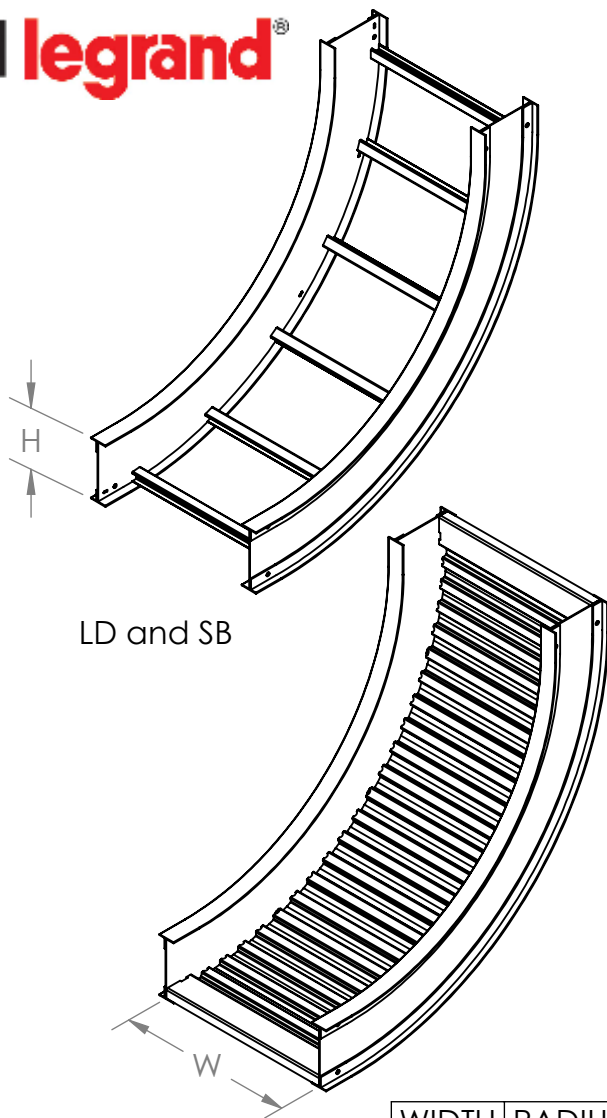

ITRAY VERTICAL INSIDE ELBOW CATALOG NUMBERING EXAMPLE:

BOTTOM TYPE	LD-4 A-90VI 12-09	WIDTH
VENTED		06-6"
LD - Ladder Rung		09-9"
VC - Vented Corrugated		12-12"
NON-VENTED		18-18"
SC - Solid Corrugated		24-24"
SB - Solid Bottom		30-30"
		36-36"

RAIL HEIGHT: 4-4", 5-5", 6-6", 7-7"

FITTING CODE: 90VI

RADIUS: 12-12", 24-24", 36-36"

MATERIAL: A

- **Material:** Aluminum Alloy 6063 and 5052
- **Finish:** Plain
- **Bottom:** LD: 1" wide rung
SB: Flat sheet over Rung
SC: Solid Corrugated
VC: Vented Corrugated
- **Construction:** Welded
- **Tray Design:** Tray construction and markings are per the latest edition of NEMA Standards Publication VE1, CSA C22.2 No. 126
- **Connectors:** All fittings are supplied with necessary connectors and fasteners
- **Fitting heights (H):** 4", 5", 6", 7"

PW Ladder Cable Tray Vertical Fitting

90VI

Vertical Inside 90° Elbow

VC and SC

		H=4		H=5		H=6		H=7	
WIDTH W	RADIUS R	A	B	A	B	A	B	A	B
ALL	12	19	19	20	20	21	21	22	22
	24	31	31	32	32	33	33	34	34
	36	43	43	44	44	45	45	46	46