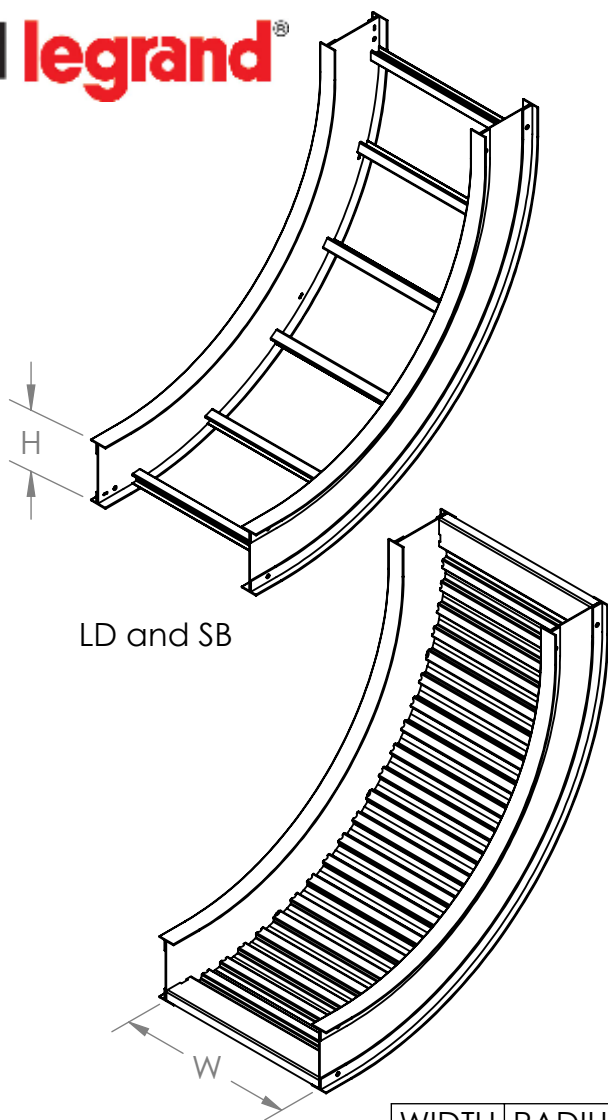

PW Ladder Cable Tray Vertical Fitting

90VI

Vertical Inside 90° Elbow

VC and SC

		H=4		H=5		H=6		H=7	
WIDTH W	RADIUS R	A	B	A	B	A	B	A	B
ALL	12	19	19	20	20	21	21	22	22
	24	31	31	32	32	33	33	34	34
	36	43	43	44	44	45	45	46	46

ITRAY VERTICAL INSIDE ELBOW CATALOG NUMBERING EXAMPLE:

BOTTOM TYPE	LD-4 A-90VI 12-09	WIDTH
VENTED		06-6"
LD - Ladder Rung		09-9"
VC - Vented Corrugated		12-12"
NON-VENTED		18-18"
SC - Solid Corrugated		24-24"
SB - Solid Bottom		30-30"
		36-36"

RAIL HEIGHT: 4-4", 5-5", 6-6", 7-7"

FITTING CODE: 90VI

RADIUS: 12-12", 24-24", 36-36"

MATERIAL: A

- **Material:** Aluminum Alloy 6063 and 5052
- **Finish:** Plain
- **Bottom:** LD: 1" wide rung
SB: Flat sheet over Rung
SC: Solid Corrugated
VC: Vented Corrugated
- **Construction:** Welded
- **Tray Design:** Tray construction and markings are per the latest edition of NEMA Standards Publication VE1, CSA C22.2 No. 126
- **Connectors:** All fittings are supplied with necessary connectors and fasteners
- **Fitting heights (H):** 4", 5", 6", 7"