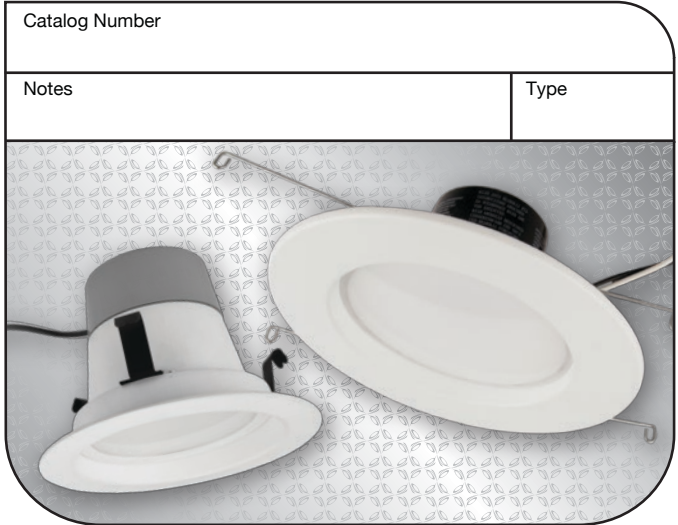

LED Dimmable Recessed Retrofits Specifications

LED	35,000 Hours average rated life, 120Volts

Applications:

Ideal for dimmable 6", 5" & 4" downlight applications

Perfect for retrofit or new construction recessed downlight applications

Features and Benefits

- Ideal for replacing dimmable 65W and 85W incandescent alternatives in 5" and 6" recessed cans.
- 4" unit ideal for replacing 50W incandescent alternatives in a 4" recessed can.
- Exceeds all industry standards – ENERGY STAR® rated.
- Smooth, uniform dimming.
- Highly efficient LEDs and Driver.
- Long Life: 35,000 hours.
- Consistent color within 3 MacAdam ellipse tolerance.
- UL approved for damp locations.
- Easy installation and integrated trim.
- Shatter Resistant

Specifications

	14W	12W	10W
Recessed Downlight Size:	5", 6"	5", 6"	4"
Input Line Voltage:	120 VAC	120 VAC	120 VAC
Input Power	14 W	12 W	10 W
Input Line Frequency	50/60HZ	50/60HZ	50/60HZ
Lamp Life (Rated)	35,000 hrs	35,000 hrs	35,000 hrs
Minimum Starting Temp	-20°C	-20°C	-20°C
Maximum Operating Temp	40°C	40°C	40°C