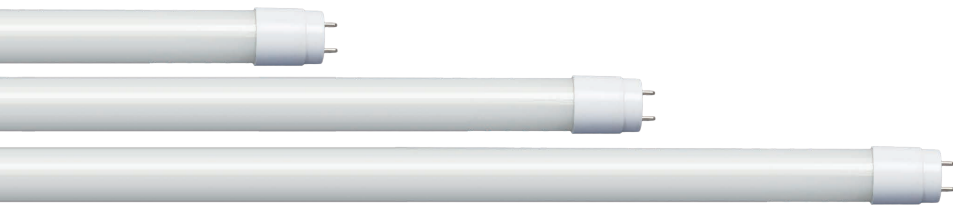

LED Direct8™

Instant Start Ballast Compatible

LED compatible replacement for linear fixtures with instant start ballasts*

Limitless options for the following applications:

- Offices
- Restaurants
- Retail Stores
- Lobbies
- Schools
- Hospitals

Great features and benefits:

- >40% Energy Savings
- Long life: 50,000 hours
- No rewiring of fixture — just replace fluorescent lamp with LED lamp
- Instant on/off
- 2', 3' and 4' options available
- No Mercury
- 5 year warranty
- Rated for enclosed fixtures
- Food service rating available

Direct8™
LED