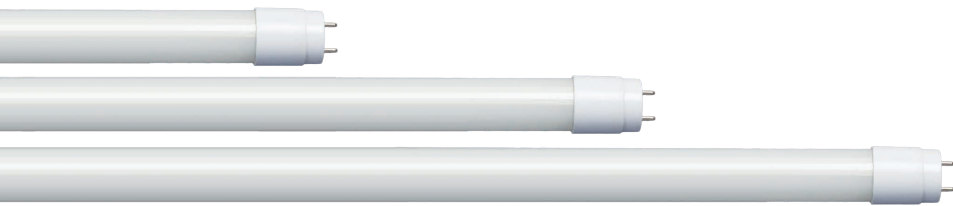

LED DirecT8™

Instant Start Ballast Compatible

LED compatible replacement for linear fixtures with instant start ballasts*

Limitless options for the following applications:

- Offices
- Restaurants
- Retail Stores
- Lobbies
- Schools
- Hospitals

Great features and benefits:

- >40% Energy Savings
- Long life: 50,000 hours
- No rewiring of fixture — just replace fluorescent lamp with LED lamp
- Instant on/off
- 2', 3' and 4' options available
- No Mercury
- 5 year warranty
- Rated for enclosed fixtures
- Food service rating available

DiracT8™
LED