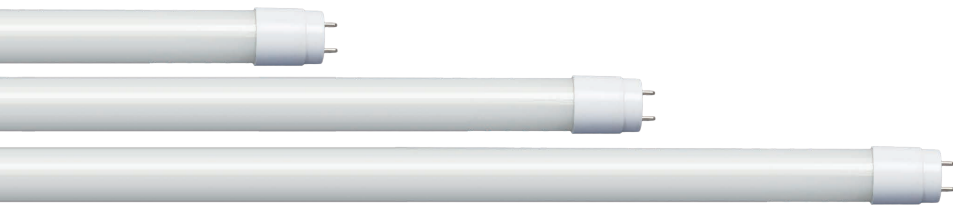

LED DirecT8™

Instant Start Ballast Compatible

LED compatible replacement for linear fixtures with instant start ballasts*

Limitless options for the following applications:

- Offices
- Restaurants
- Retail Stores
- Lobbies
- Schools
- Hospitals

Direct8™
LED

LED
we know light.™

LED DirecT8™ Instant Start Ballast Compatible

LED 50,000 hours average rated life, 120-277 volts

Applications:

LED compatible replacement for linear fixtures with instant start ballasts*