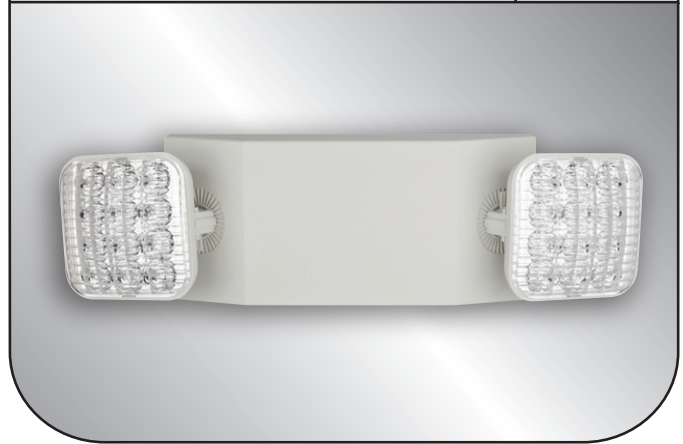

Electrical

- Dual 120V/277V.
- Charge rate/power "ON" LED indicator light and push to test switch for mandated code compliance testing.
- LVD (low voltage disconnect) prevents battery from deep discharge.
- Long-life, maintenance-free, rechargeable NiCd battery.
- Internal solid-state transformer switch automatically connects the internal battery to LED board for minimum 90-minute emergency illumination.
- Fully automatic solid-state, two-rate charger initiates battery charging to recharge a discharged battery in 24 hours.

Mounting

- Surface mount via quick-connect back plate fits most standard size junction boxes and snaps into place make internal electrical connections.
- Conduit mount knockout on top of housing.
- Suitable for wall or ceiling mount.

Housing

- Injection-molded, engineering-grade, V-0 flame retardant, high-impact, thermoplastic in white or black finish.

Warranty/Listing

- Three year warranty on all electronics and housing. Batteries pro-rated for five years.
- UL listed for damp locations (0°-50°C/32°F-122°F standard).
- Meets UL924, NFPA101 Life Safety Code, NEC, OSHA, Local and State Codes.

Catalog Number

Notes

Type

Dimensions: