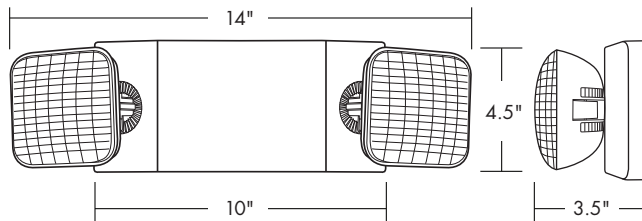

Dimensions:

Warranties & Compliances:	Item #	Description	LED Color	Housing Color	TCP Traditional Equivalents	
      Battery Pro-Rated 5 YEAR WARRANTY Electronics/Housing 3 YEAR WARRANTY	Ordering Information:					
	LED EMERGENCY LIGHTING – WHITE HOUSING					
		LEDWEL	White LED Emergency Light	White	White	20760, 20761
		LEDWELRC	White LED Emergency Light Remote Capable	White	White	20765
		LEDWELSDT	White LED Emergency Light, Self Diagnostic Test	White	White	20766SD
		LEDWELRCSDT	White LED Emergency Light, White Remote Capable, Self Diagnostic Test	White	White	20765,20766SD
		LED REMOTE HEADS – WHITE HOUSING				
	Accessories	LEDEL1SDT	LED Emergency Lighting Remote Head Single, Self Diagnostic Test	White	White	207R1
		LEDEL2SDT	LED Emergency Lighting Remote Head Double, Self Diagnostic Test	White	White	207R2
		LEDEL1SDTWL	LED Emergency Lighting Single Remote Head Wet Location, Self Diagnostic Test	White	White	
		LEDEL2SDTWL	LED Emergency Lighting Double Remote Head Wet Location, Self Diagnostic Test	White	White	
		LED EMERGENCY LIGHTING – BLACK HOUSING				
		LEDWELB	Black LED Emergency Light	White	Black	20762,20763D
		LEDWELRCB	Black LED Emergency Light Remote Capable	White	Black	
		LEDWELSDTB	Black LED Emergency Light, Self Diagnostic Test	White	Black	
		LEDWELRCSDTB	Black LED Emergency Light, White Remote Capable, Self Diagnostic Test	White	Black	
		LED REMOTE HEADS – BLACK HOUSING				
	Accessories	LEDEL1SDTB	LED Emergency Lighting Remote Head Single, Self Diagnostic Test	White	Black	
		LEDEL2SDTB	LED Emergency Lighting Remote Head Double, Self Diagnostic Test	White	Black	
		LEDEL1SDTWLB	LED Emergency Lighting Single Remote Head Wet Location, Self Diagnostic Test	White	Black	
LEDEL2SDTWLB		LED Emergency Lighting Double Remote Head Wet Location, Self Diagnostic Test	White	Black