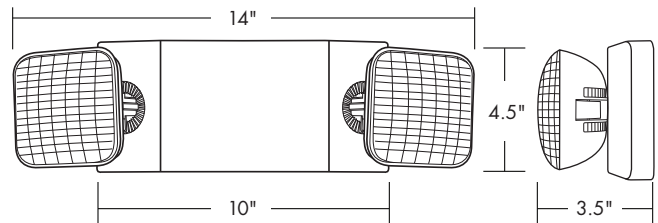

Warranties & Compliances:	Item #	Description	LED Color	Housing Color	TCP Traditional Equivalents	
      Battery Pro-Rated 5 YEAR WARRANTY Electronics/Housing 3 YEAR WARRANTY	Ordering Information:					
	LED EMERGENCY LIGHTING – WHITE HOUSING					
		LEDWEL	White LED Emergency Light	White	White	20760, 20761
		LEDWELRC	White LED Emergency Light Remote Capable	White	White	20765
		LEDWELSDT	White LED Emergency Light, Self Diagnostic Test	White	White	20766SD
		LEDWELRCSDT	White LED Emergency Light, White Remote Capable, Self Diagnostic Test	White	White	20765,20766SD
		LED REMOTE HEADS – WHITE HOUSING				
	Accessories	LEDEL1SDT	LED Emergency Lighting Remote Head Single, Self Diagnostic Test	White	White	207R1
		LEDEL2SDT	LED Emergency Lighting Remote Head Double, Self Diagnostic Test	White	White	207R2
		LEDEL1SDTWL	LED Emergency Lighting Single Remote Head Wet Location, Self Diagnostic Test	White	White	
		LEDEL2SDTWL	LED Emergency Lighting Double Remote Head Wet Location, Self Diagnostic Test	White	White	
		LED EMERGENCY LIGHTING – BLACK HOUSING				
		LEDWELB	Black LED Emergency Light	White	Black	20762,20763D
		LEDWELRCB	Black LED Emergency Light Remote Capable	White	Black	
		LEDWELSDTB	Black LED Emergency Light, Self Diagnostic Test	White	Black	
		LEDWELRCSDTB	Black LED Emergency Light, White Remote Capable, Self Diagnostic Test	White	Black	
		LED REMOTE HEADS – BLACK HOUSING				
	Accessories	LEDEL1SDTB	LED Emergency Lighting Remote Head Single, Self Diagnostic Test	White	Black	
		LEDEL2SDTB	LED Emergency Lighting Remote Head Double, Self Diagnostic Test	White	Black	
		LEDEL1SDTWLB	LED Emergency Lighting Single Remote Head Wet Location, Self Diagnostic Test	White	Black	
LEDEL2SDTWLB		LED Emergency Lighting Double Remote Head Wet Location, Self Diagnostic Test	White	Black