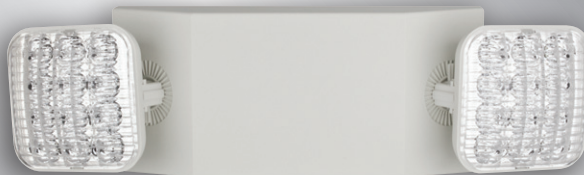

Electrical

- Dual 120V/277V.
- Charge rate/power "ON" LED indicator light and push to test switch for mandated code compliance testing.
- LVD (low voltage disconnect) prevents battery from deep discharge.
- Long-life, maintenance-free, rechargeable NiCd battery.
- Internal solid-state transformer switch automatically connects the internal battery to LED board for minimum 90-minute emergency illumination.
- Fully automatic solid-state, two-rate charger initiates battery charging to recharge a discharged battery in 24 hours.

Mounting

- Surface mount via quick-connect back plate fits most standard size junction boxes and snaps into place make internal electrical connections.
- Conduit mount knockout on top of housing.
- Suitable for wall or ceiling mount.

Housing

- Injection-molded, engineering-grade, V-0 flame retardant, high-impact, thermoplastic in white or black finish.

Warranty/Listing

- Three year warranty on all electronics and housing. Batteries pro-rated for five years.
- UL listed for damp locations (0°-50°C/32°F-122°F standard).
- Meets UL924, NFPA101 Life Safety Code, NEC, OSHA, Local and State Codes.

Catalog Number

Notes

Type