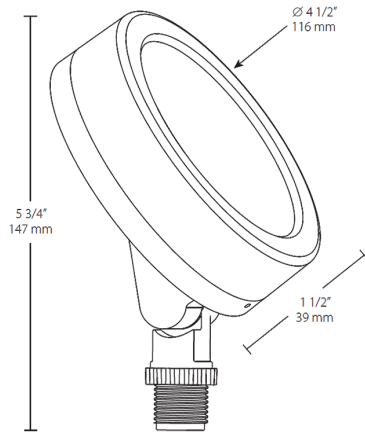

Dimensions

Features

- Equivalent to 75W halogen BR30 wide flood
- Wide 6H x 6V distribution
- Diffused lens for smooth, even light distribution
- Energy Star® certified
- Very low profile
- Adjustable knuckle
- 60,000-Hour LED lifespan