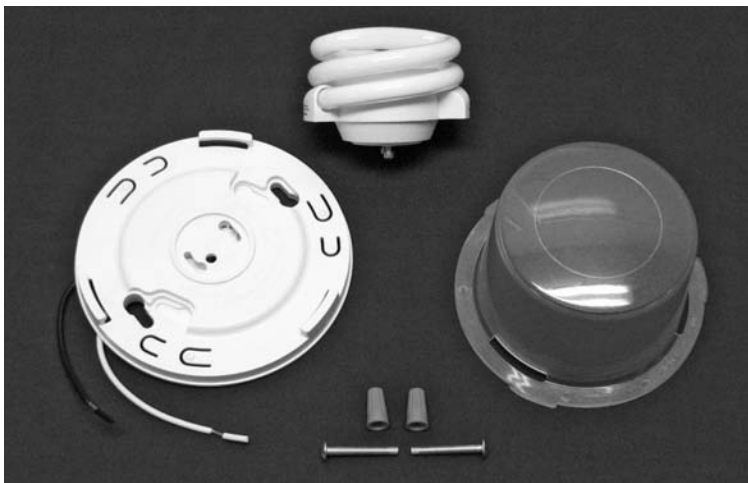

#### Replacement Bulb Part Numbers:

MaxLite; MLS13FUSWW, 13 Watt, GU24 fixture base, M.O.L. = 2.52"

TCP; 33213SSP, 13 Watt, GU24 fixture base, M.O.L. = 2.3"

Golo; GU241327, 13 Watt, GU24 fixture base, M.O.L. = 2.36"

Designed in USA  
Made in China

Compact Fluorescent Luminaire