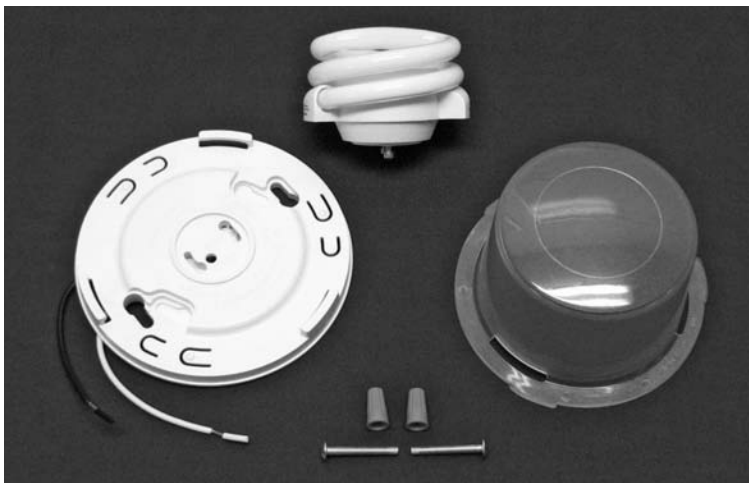

Compact Fluorescent Luminaire

LH-CFL1

Luminaire Design Features

- For use in attics, basements, closets and garages
- Energy savings of up to 75% compared to incandescent bulbs
- 10,000 hour bulb life
- Fully assembled with GU24 - 13W bulb and polycarbonate lens
- 13W CFL bulb produces same light as 60W standard incandescent light bulb
- Lens securely locks to base with spring-loaded tabs
- Lamp Base mounts to most 3 1/2" and 4" ceiling boxes

Supplied with compact fluorescent bulb, mounting screws, and wire nuts.

Prepackaged in a blister pack with bi-lingual installation instructions.

CF Luminaire	Bulb Wattage	Catalog Number	Component Description	Base Dia.	Asm. Height	UPC# 85339	Pkg. Qty.	Std. Pkg. Wt. (lbs.)
	13 W	LH-CFL1	Compact fluorescent luminaire with wire leads (mounting screws included)	5.06"	3.04"	87005	12	9
	13 W	LH-CFL2	Compact fluorescent luminaire with wire leads and pull chain (mounting screws included)	5.06"	3.82"	87006	12	11

Replacement Bulb Part Numbers:

MaxLite; MLS13FUSWW, 13 Watt, GU24 fixture base, M.O.L. = 2.52"

TCP; 33213SSP, 13 Watt, GU24 fixture base, M.O.L. = 2.3"

Golo; GU241327, 13 Watt, GU24 fixture base, M.O.L. = 2.36"

Designed in USA
Made in China

Compact Fluorescent Luminaire

Compact Fluorescent Luminaire

LH-CFL1

Luminaire Design Features

- For use in attics, basements, closets and garages
- Energy savings of up to 75% compared to incandescent bulbs
- 10,000 hour bulb life
- Fully assembled with GU24 - 13W bulb and polycarbonate lens
- 13W CFL bulb produces same light as 60W standard incandescent light bulb
- Lens securely locks to base with spring-loaded tabs
- Lamp Base mounts to most 3 1/2" and 4" ceiling boxes