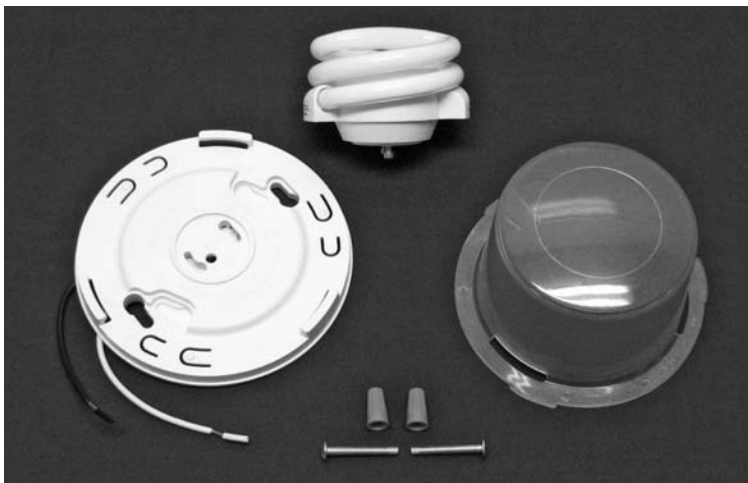

Compact Fluorescent Luminaire

LH-CFL1

Luminaire Design Features

- For use in attics, basements, closets and garages
- Energy savings of up to 75% compared to incandescent bulbs
- 10,000 hour bulb life
- Fully assembled with GU24 - 13W bulb and polycarbonate lens
- 13W CFL bulb produces same light as 60W standard incandescent light bulb
- Lens securely locks to base with spring-loaded tabs
- Lamp Base mounts to most 3 1/2" and 4" ceiling boxes

Replacement Bulb Part Numbers:

MaxLite; MLS13FUSWW, 13 Watt, GU24 fixture base, M.O.L. = 2.52"

TCP; 33213SSP, 13 Watt, GU24 fixture base, M.O.L. = 2.3"

Golo; GU241327, 13 Watt, GU24 fixture base, M.O.L. = 2.36"

Designed in USA
Made in China

Compact Fluorescent Luminaire

LH-CFL1

Luminaire Design Features

- For use in attics, basements, closets and garages
- Energy savings of up to 75% compared to incandescent bulbs
- 10,000 hour bulb life
- Fully assembled with GU24 - 13W bulb and polycarbonate lens
- 13W CFL bulb produces same light as 60W standard incandescent light bulb
- Lens securely locks to base with spring-loaded tabs
- Lamp Base mounts to most 3 1/2" and 4" ceiling boxes

Supplied with compact fluorescent bulb, mounting screws, and wire nuts.

Prepackaged in a blister pack with bi-lingual installation instructions.

CF Luminaire	Bulb Wattage	Catalog Number	Component Description	Base Dia.	Asm. Height	UPC# 85339	Pkg. Qty.	Std. Pkg. Wt. (lbs.)
	13 W	LH-CFL1	Compact fluorescent luminaire with wire leads (mounting screws included)	5.06"	3.04"	87005	12	9
	13 W	LH-CFL2	Compact fluorescent luminaire with wire leads and pull chain (mounting screws included)	5.06"	3.82"	87006	12	11