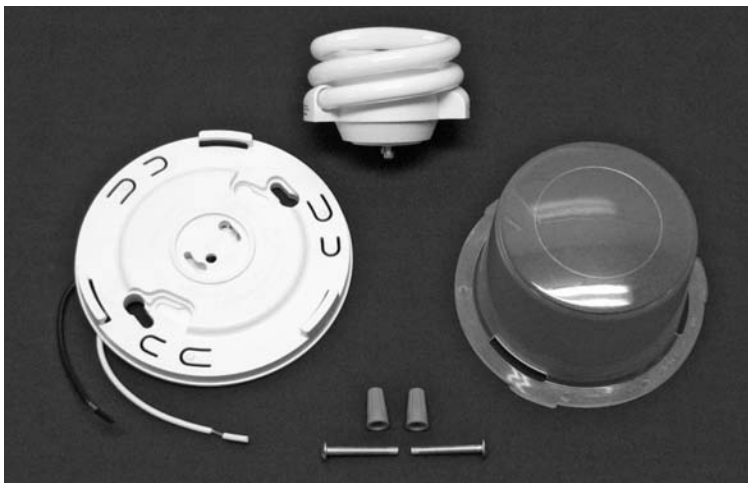

Compact Fluorescent Luminaire

LH-CFL1

Luminaire Design Features

- For use in attics, basements, closets and garages
- Energy savings of up to 75% compared to incandescent bulbs
- 10,000 hour bulb life
- Fully assembled with GU24 - 13W bulb and polycarbonate lens
- 13W CFL bulb produces same light as 60W standard incandescent light bulb
- Lens securely locks to base with spring-loaded tabs
- Lamp Base mounts to most 3 1/2" and 4" ceiling boxes

Supplied with compact fluorescent bulb, mounting screws, and wire nuts.

Prepackaged in a blister pack with bi-lingual installation instructions.

CF Luminaire	Bulb Wattage	Catalog Number	Component Description	Base Dia.	Asm. Height	UPC# 85339	Pkg. Qty.	Std. Pkg. Wt. (lbs.)
	13 W	LH-CFL1	Compact fluorescent luminaire with wire leads (mounting screws included)	5.06"	3.04"	87005	12	9
	13 W	LH-CFL2	Compact fluorescent luminaire with wire leads and pull chain (mounting screws included)	5.06"	3.82"	87006	12	11

Replacement Bulb Part Numbers:

MaxLite; MLS13FUSWW, 13 Watt, GU24 fixture base, M.O.L. = 2.52"

TCP; 33213SSP, 13 Watt, GU24 fixture base, M.O.L. = 2.3"

Golo; GU241327, 13 Watt, GU24 fixture base, M.O.L. = 2.36"

Designed in USA
Made in China

Compact Fluorescent Luminaire

LH-CFL1

Luminaire Design Features

- For use in attics, basements, closets and garages
- Energy savings of up to 75% compared to incandescent bulbs
- 10,000 hour bulb life
- Fully assembled with GU24 - 13W bulb and polycarbonate lens
- 13W CFL bulb produces same light as 60W standard incandescent light bulb
- Lens securely locks to base with spring-loaded tabs
- Lamp Base mounts to most 3 1/2" and 4" ceiling boxes