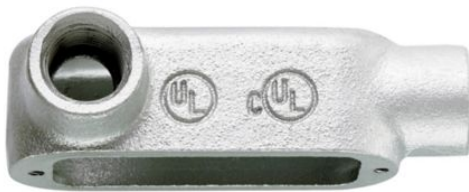

Eaton LL150M

Catalog Number: LL150M

Eaton Crouse-Hinds series Condulet Form 5 conduit outlet body, Malleable iron, LL shape, 1-1/2"

General specifications

Product Name	Catalog Number
Eaton Crouse-Hinds series Condulet Form 5 conduit outlet body	LL150M
	UPC
	782274756172
Product Length/Depth	Product Height
8.12 in	3.5 in
Product Width	Product Weight
2.83 in	3.32 lb

Trade size

1-1/2"

Material

Malleable iron

Resources

3D CAD drawing package

[Eaton Crouse-Hinds LL150M 3D drawing](#)

Catalogs