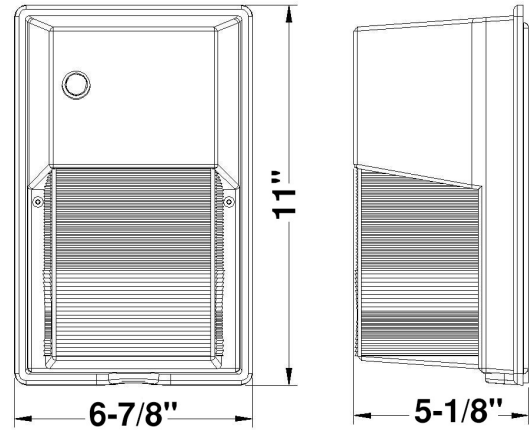

DIMENSIONS:

6-7/8"(W) x 11"(H) x 5-1/8"(D)

1/2" hub located at back and bottom of housing for mounting versatility

Non-cutoff optics with wide forward throw distribution ideal for extending spacing to mounting height ratio

LWS comes pre-wired with 120 volt photo electric control