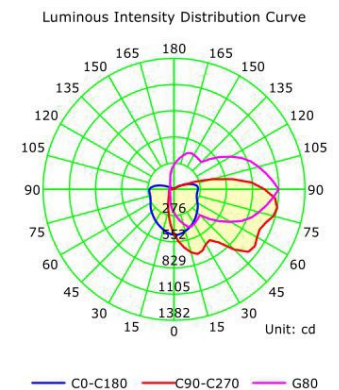

### CERTIFICATIONS: UL, DLC

MODEL	WATTS	VOLTAGE	LUMENS	COLOR TEMP
LSW-30CW-PC	30W	120~277V AC	2900 LM	5000K
LSW-30WW-PC	30W	120~277V AC	2700 LM	3000K

### LIGHTING SPECIFICATIONS:

- LED type/brand: Philips Lumileds / SMD 3030
- Total lumens: 2700LM and 2900LM
- Color temperature: 4000K / 5000K
- Color rendering index: >82
- Beam angle: 90° x 110°

### PHOTOMETRICS:

**DIMENSIONS:**

6-7/8"(W) x 11"(H) x 5-1/8"(D)

1/2" hub located at back and bottom of housing for mounting versatility

Non-cutoff optics with wide forward throw distribution ideal for extending spacing to mounting height ratio