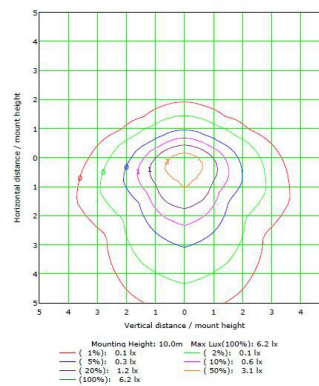

### LIGHTING SPECIFICATIONS:

- LED type/brand: Philips Lumileds / SMD 3030
- Total lumens: 2700LM and 2900LM
- Color temperature: 4000K / 5000K
- Color rendering index: >82
- Beam angle: 90° x 110°

### PHOTOMETRICS:

**DIMENSIONS:**

6-7/8"(W) x 11"(H) x 5-1/8"(D)

1/2" hub located at back and bottom of housing for mounting versatility

Non-cutoff optics with wide forward throw distribution ideal for extending spacing to mounting height ratio