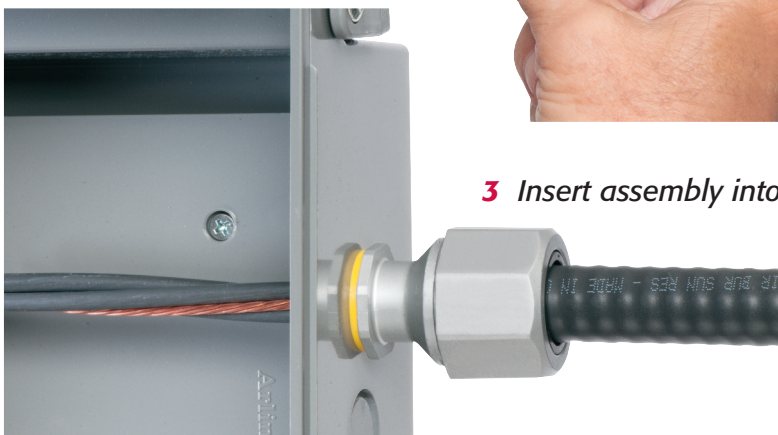

## Easy Installation!

**1** Cut PVC jacket back 1-1/4"

**2** Push jacketed cable into fitting

**3** Insert assembly into box

Distributed by

LTMC 0715/REV 0618 25M