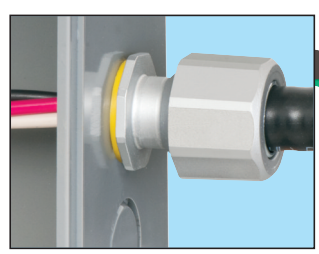

**NEW DESIGN**

LTMC50

Arlington's rain-tight, concrete-tight LTMC50 connector fits a range of cable sizes, so it reduces inventory, saving the cost of stocking several different fittings.

- Heavy-duty zinc diecast construction
- c UL us Listed

LTMC50 Components

1 Remove sharp edges from cable end. Cut 1-1/4" off PVC jacket to prepare cable for fitting installation.

2 Push cable into fitting.

3 Cable installed. Tighten nut.

4 Install assembly in box.