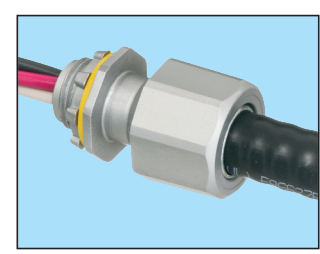

**NEW DESIGN**

LTMC50

Arlington's rain-tight, concrete-tight LTMC50 connector fits a range of cable sizes, so it reduces inventory, saving the cost of stocking several different fittings.

- Heavy-duty zinc diecast construction
- c UL us Listed

| CATALOG NUMBER           | UPC/DCI/NAED MFG #01 8997 | DESCRIPTION                                 | UNIT/STD PKG |
|--------------------------|---------------------------|---|--------------|
| LTMC50                   | 04279                     | Zinc Fitting for 1/2" PVC Jacketed MC Cable | 25 / 100     |
| MC Cable Range:          |                           | .415" to .565"                              |              |
| Teck Cable Range:        |                           | up to .580"                                 |              |
| Overall jacket OD Range: |                           | .550" to .670"                              |              |

LTMC50 Components

1 Remove sharp edges from cable end. Cut 1-1/4" off PVC jacket to prepare cable for fitting installation.

2 Push cable into fitting.

3 Cable installed. Tighten nut.

4 Install assembly in box.

# Rain-tight, Concrete-tight MC Cable Fittings

for PVC Jacketed MC Cable, Teck cable • Fits Widest Cable Range

Our new larger rain-tight, concrete-tight MC cable fittings cover the widest cable ranges: 1/2 to 4/3.