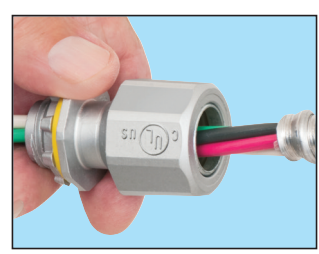

Save time and money with Arlington's rain-tight, concrete-tight fittings designed especially for PVC jacketed MC cable – and Teck 90 cable.

The smallest size, 1/2" LTMC50, ships ready to install on #10, #12 or #14 PVC jacketed MC cable.

**NEW DESIGN**

LTMC50

Arlington's rain-tight, concrete-tight LTMC50 connector fits a range of cable sizes, so it reduces inventory, saving the cost of stocking several different fittings.

- Heavy-duty zinc diecast construction
- c UL us Listed

| CATALOG NUMBER           | UPC/DCI/NAED MFG #01 8997 | DESCRIPTION                                 | UNIT/STD PKG |
|--------------------------|---------------------------|---|--------------|
| LTMC50                   | 04279                     | Zinc Fitting for 1/2" PVC Jacketed MC Cable | 25 / 100     |
| MC Cable Range:          |                           | .415" to .565"                              |              |
| Teck Cable Range:        |                           | up to .580"                                 |              |
| Overall jacket OD Range: |                           | .550" to .670"                              |              |

LTMC50 Components

1 Remove sharp edges from cable end. Cut 1-1/4" off PVC jacket to prepare cable for fitting installation.

2 Push cable into fitting.

3 Cable installed. Tighten nut.

4 Install assembly in box.