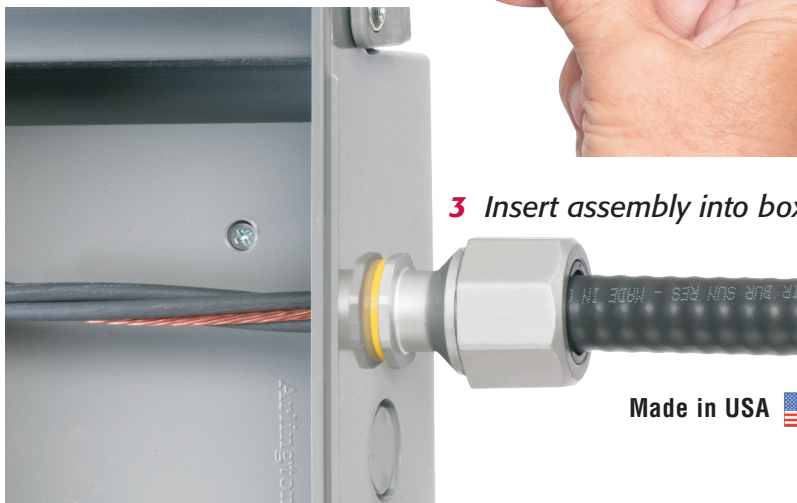

LTMC507 components

**Easy Installation!** 1 Cut PVC jacket back 1-1/4"

2 Push jacketed MC cable into fitting

3 Insert assembly into box

Made in USA

Save time and money with Arlington's liquid-tight, concrete-tight fittings designed especially for PVC jacketed MC cable – and Teck 90 cable.