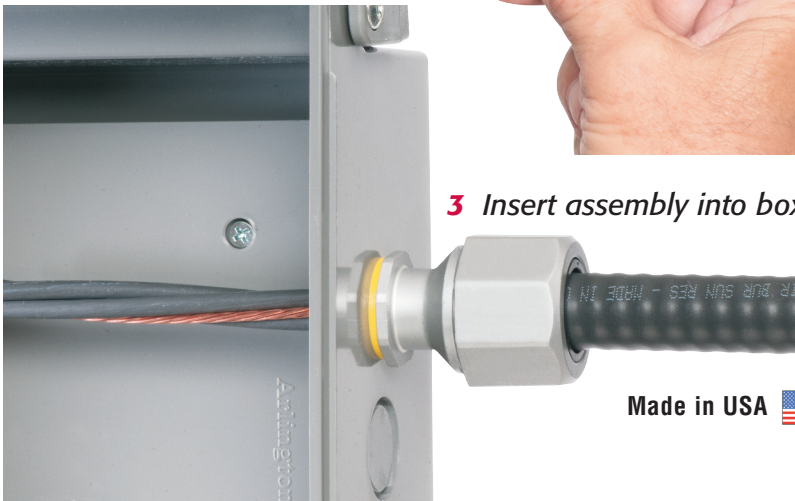

# Liquid-tight, Concrete-tight MC Cable Fittings

for PVC Jacketed MC Cable or Teck cable • Fits Widest Cable Range

**NEW LARGER SIZES!**

**Ideal for Parking Decks or High Rise Residential Construction**

LTMC507 components

**Easy Installation!** 1 Cut PVC jacket back 1-1/4"

2 Push jacketed MC cable into fitting

3 Insert assembly into box

Made in USA

Save time and money with Arlington's liquid-tight, concrete-tight fittings designed especially for PVC jacketed MC cable – and Teck 90 cable.