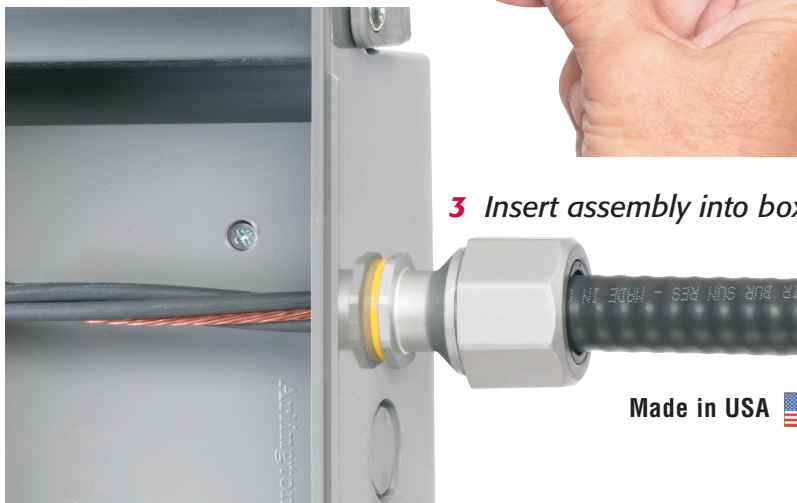

# Liquid-tight, Concrete-tight MC Cable Fittings

**for PVC Jacketed MC Cable or Teck cable • Fits Widest Cable Range**

**Ideal for  
Parking Decks  
or High Rise Residential  
Construction**

LTMC507  
components

**Easy Installation!** 1 Cut PVC jacket back 1-1/4"

2 Push jacketed MC cable into fitting

3 Insert assembly into box

Made in USA

Save time and money with Arlington's liquid-tight, concrete-tight fittings designed especially for PVC jacketed MC cable – and Teck 90 cable.