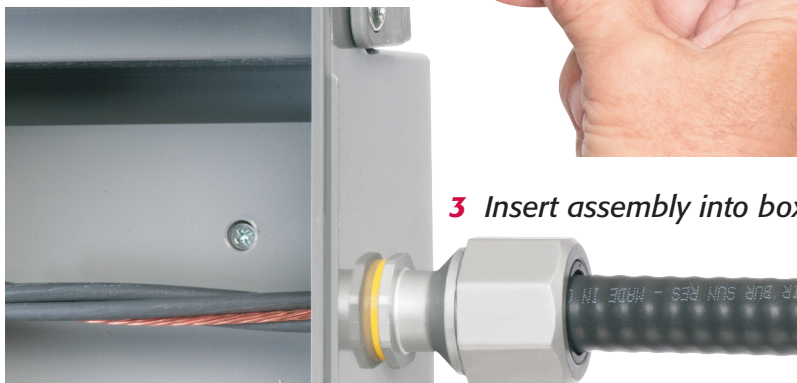

**Easy Installation!** 1 Cut PVC jacket back 1-1/4"

2 Push jacketed MC cable into fitting

3 Insert assembly into box

Made in USA

Save time and money with Arlington's liquid-tight, concrete-tight fittings designed especially for PVC jacketed MC cable – and Teck 90 cable.