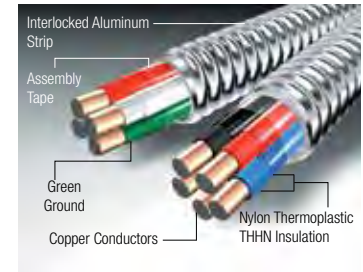

MC Lite® Metal Clad Aluminum Armored Cable 10 AWG

Type MC (120/208V Colors & 277/480V Colors) Technical Specifications

Armor
Interlocked Aluminum Strip

Conductors
Solid or Stranded Copper

Conductor Insulation
THHN/THWN

Assembly Covering
Polypropylene Tape

Maximum Temperature Rating
90°C (Dry)

Grounding
Insulating Green Grounding Conductor

Neutral Conductor
White 120/208V
Gray 277/480V

Maximum Voltage Rating
600V

References & Ratings

- UL 83, 1479, 1569, 1581, 2556, File Reference E80042
- NEC® 230.43, 300.22(C), 392, 396, 330, 501, 502, 503, 530, 504, 505, 518, 520, 530, 645
- Federal Specification A-A-59544 (formerly J-C-30B)
- Meets all applicable OSHA and HUD Requirements
- May be surface mounted, fished and/or embedded in plaster
- Cable Tray Rated, install per NEC®
- UL Classified 1, 2, and 3 hour through (Fire) penetration product, R14141
- Environmental Air-Handling Space Installation per NEC® 300.22(C)
- RoHS Compliant
- Made in USA of US and/or imported materials

MC Lite[®] Metal Clad Aluminum Armored Cable 10 AWG

Type MC (120/208V Colors & 277/480V Colors) Technical Specifications

Armor
Interlocked Aluminum Strip

Conductors
Solid or Stranded Copper

Conductor Insulation
THHN/THWN