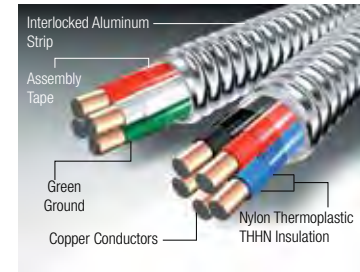

MC Lite® Metal Clad Aluminum Armored Cable 10 AWG

Type MC (120/208V Colors & 277/480V Colors) Technical Specifications

Armor
Interlocked Aluminum Strip

Conductors
Solid or Stranded Copper

Conductor Insulation
THHN/THWN

Assembly Covering
Polypropylene Tape

Maximum Temperature Rating
90°C (Dry)

Grounding
Insulating Green Grounding Conductor

Neutral Conductor
White 120/208V
Gray 277/480V

Maximum Voltage Rating
600V

References & Ratings

- UL 83, 1479, 1569, 1581, 2556, File Reference E80042
- NEC® 230.43, 300.22(C), 392, 396, 330, 501, 502, 503, 530, 504, 505, 518, 520, 530, 645
- Federal Specification A-A-59544 (formerly J-C-30B)
- Meets all applicable OSHA and HUD Requirements
- May be surface mounted, fished and/or embedded in plaster
- Cable Tray Rated, install per NEC®
- UL Classified 1, 2, and 3 hour through (Fire) penetration product, R14141
- Environmental Air-Handling Space Installation per NEC® 300.22(C)
- RoHS Compliant
- Made in USA of US and/or imported materials