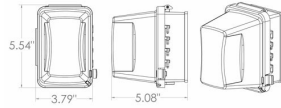

GENERAL PRODUCT INFORMATION

Color: Clear
Country of Origin: USA

CONFIGURATION

Gangs: 1

PRODUCT MEASUREMENTS

Depth: 4-3/4 in.
Wt. Ea. (Lbs.): 0.620

PACKAGING

Package Type: Shrink
Std. Pkg.: 5
Product UPC-A Labeled: Yes
Weight (Lbs. Per/C): 62.00
Ship Carton Length (in.): 18.75
Ship Carton Width (in.): 7.13
Ship Carton Height (in.): 5.75
Ctn Weight (Lbs.): 3.10
Pallet Qty: 420.00
UPC Number: 092326104272
I2of5: 60092326104274

SINGLE GANG WIU COVERS

Single Gang - While In use Covers
Horizontal/Vertical 16-in-1 Jumbo

C04

Catalog #: MM710C

APPLICATIONS

Designed for use whenever weatherproof protection is required while an outlet is in use.
N/A