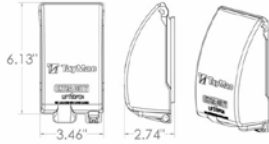

**METALLIC LOW PROFILE WIU COVERS**

**Single Gang Metal Low Profile WhileInUse Covers Extra Duty®  
Vertical 8-in-1 Deep**

**C11**

Catalog #: MX5280S

**APPLICATIONS**

Designed for use whenever weatherproof protection is required while an outlet is in use.

**PRODUCT FEATURES**

- Revolutionary patented design expands from 2-1/2 in. to 4-1/2 in. for in-use needs
- Heavy duty die-cast metal construction
- Patented QuickFit™ keyhole mounting system allows installation in under a minute.
- Pre-configured for GFCI with patented Knockout technology for alternate devices
- Includes attached gasket and mounting hardware
- Lockable tab
- Premium Powder Coat

**GENERAL PRODUCT INFORMATION**

Color: Gray

**CONFIGURATION**

Gangs: 1

**PRODUCT MEASUREMENTS**

Depth: 2-1/2 in. to 4-1/2 in.  
Wt. Ea. (Lbs.): 0.900

**PACKAGING**

Package Type: Shrink  
 Std. Pkg.: 2  
 Product UPC-A Labeled: Yes  
 Weight (Lbs. Per/C): 90.00  
 Ship Carton Length (in.): 6.13  
 Ship Carton Width (in.): 4.13  
 Ship Carton Height (in.): 7.13  
 Ctn Weight (Lbs.): 1.80  
 Pallet Qty: 620  
 UPC Number: 092326101356  
 I2of5: 30092326101357