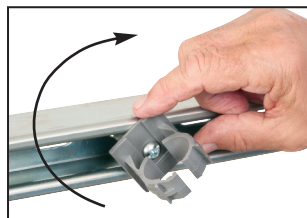

Heavy duty, Non-Metallic QuickLATCH™

Made in USA 

NEW!
more on reverse

Installed Strut Clip • For RIGID and EMT

Fast, Easy Installation!
Saves 20 seconds per installation

Arlington's heavy duty NM3100 series QuickLATCH™ with *installed strut clip* holds RIGID and EMT securely on strut. Use it like a pipe hanger.

NM3100
1/2" EMT

Stainless steel screw

One-piece QuickLATCH saves time, about 20 seconds per installation... over 33¢ each at \$60.00 per hour labor rate.

Fast and easy to install. Insert the hanger into the strut, twist to lock the pre-installed clip in place then tighten screw to secure QuickLATCH to strut. Push RIGID or EMT into the hanger to lock it in place.

1 Insert QuickLATCH into strut. The strut clip is already attached so you save time.

2 Twist QuickLATCH to seat clip in strut.

3 Tighten screw for secure installation on strut.

4 Push conduit into QuickLATCH to snap in place.