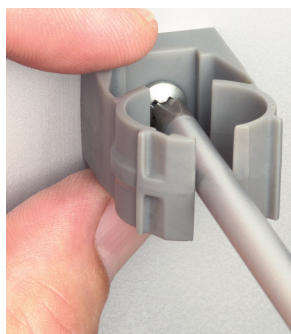

See reverse for even more QuickLATCH products!

Patent pending

Arlington®

1 Stauffer Industrial Park
Scranton, PA 18517

800/233.4717 • Fax 570/562.0646
www.aifittings.com

QUICKLATCH™ PIPE HANGER

| CATALOG NUMBER | UPC/DEI/NAED MFG. #018997 | RIGID, IMC PVC SIZE | EMT SIZE | STD PKG |
|----------------|---------------------------|---------------------|----------|---------|
| NM3100 | 54027 | --- | 1/2" | 100 |
| NM3105 | 54028 | 1/2" | --- | 100 |
| NM3110 | 54029 | --- | 3/4" | 100 |
| NM3115 | 54030 | 3/4" | --- | 100 |
| NM3120 | 54031 | --- | 1" | 100 |
| NM3125 | 54032 | 1" | --- | 100 |

Includes 1/4"-20 stainless steel screw and strut clip (installed)

NM3100 series 0120/15M © 2020 Arlington Industries, Inc.

UV Rated • Non-metallic QuickLATCH™

Made in USA 

Works just like a Pipe Hanger • Easy to Install

Mount to surface with a screw.

Press down on pipe to lock it firmly in place.

Removable Use screwdriver to lift tab.

Fast and easy to install, one-piece, non-metallic **QuickLATCH™** mounts to walls, metal strut and studs, and threaded rod up to 1/4-20...works with Arlington's Strut Clip™ too. *Strut Clip holds pipe hangers securely on strut.*

It fits 1/2" to 4" EMT, RIGID, IMC and PVC. The larger 2-1/2" to 4" sizes have an extra opening for the optional securing of tie wire or cable tie.

- Corrosion resistant
- Horizontal or vertical mounting
- Integral slot keeps nut from spinning