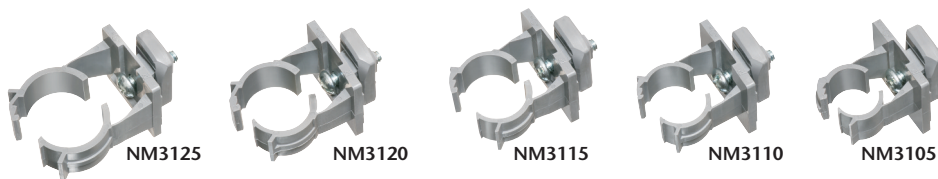

See reverse for even more QuickLATCH products!

Patent pending

Arlington®

1 Stauffer Industrial Park
Scranton, PA 18517

800/233.4717 • Fax 570/562.0646
www.aifittings.com

QUICKLATCH™ PIPE HANGER

| CATALOG NUMBER | UPC/DEI/NAED MFG. #018997 | RIGID, IMC PVC SIZE | EMT SIZE | STD PKG |
|----------------|---------------------------|---------------------|----------|---------|
| NM3100 | 54027 | --- | 1/2" | 100 |
| NM3105 | 54028 | 1/2" | --- | 100 |
| NM3110 | 54029 | --- | 3/4" | 100 |
| NM3115 | 54030 | 3/4" | --- | 100 |
| NM3120 | 54031 | --- | 1" | 100 |
| NM3125 | 54032 | 1" | --- | 100 |

Includes 1/4"-20 stainless steel screw and strut clip (installed)

NM3100 series 0120/15M © 2020 Arlington Industries, Inc.

UV Rated • Non-metallic QuickLATCH™

Made in USA 

Works just like a Pipe Hanger • Easy to Install

Mount to surface with a screw.

Press down on pipe to lock it firmly in place.

Removable Use screwdriver to lift tab.

Fast and easy to install, one-piece, non-metallic **QuickLATCH™** mounts to walls, metal strut and studs, and threaded rod up to 1/4-20...works with Arlington's Strut Clip™ too. *Strut Clip holds pipe hangers securely on strut.*

It fits 1/2" to 4" EMT, RIGID, IMC and PVC. The larger 2-1/2" to 4" sizes have an extra opening for the optional securing of tie wire or cable tie.

- Corrosion resistant
- Horizontal or vertical mounting
- Integral slot keeps nut from spinning