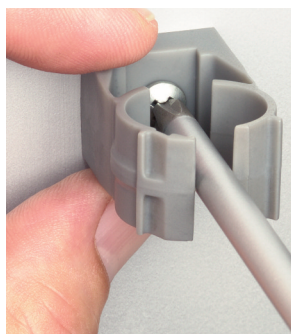

Includes 1/4"-20 stainless steel screw and strut clip (installed)

NM3100 series 0120/15M © 2020 Arlington Industries, Inc.

UV Rated • Non-metallic QuickLATCH™

Made in USA 

Works just like a Pipe Hanger • Easy to Install

Mount to surface with a screw.

Press down on pipe to lock it firmly in place.

Removable Use screwdriver to lift tab.

Fast and easy to install, one-piece, non-metallic **QuickLATCH™** mounts to walls, metal strut and studs, and threaded rod up to 1/4-20...works with Arlington's Strut Clip™ too. *Strut Clip holds pipe hangers securely on strut.*

It fits 1/2" to 4" EMT, RIGID, IMC and PVC. The larger 2-1/2" to 4" sizes have an extra opening for the optional securing of tie wire or cable tie.

- Corrosion resistant
- Horizontal or vertical mounting
- Integral slot keeps nut from spinning