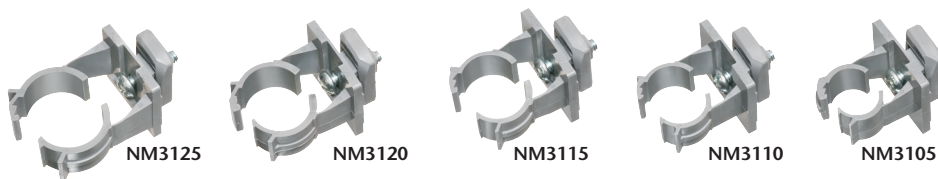

See reverse for even more QuickLATCH products!

Patent pending

Arlington®

1 Stauffer Industrial Park
Scranton, PA 18517

800/233.4717 • Fax 570/562.0646

www.aifittings.com

QUICKLATCH™ PIPE HANGER

| CATALOG NUMBER | UPC/DEI/NAED MFG. #018997 | RIGID, IMC PVC SIZE | EMT SIZE | STD PKG |
|----------------|---------------------------|---------------------|----------|---------|
| NM3100 | 54027 | --- | 1/2" | 100 |
| NM3105 | 54028 | 1/2" | --- | 100 |
| NM3110 | 54029 | --- | 3/4" | 100 |
| NM3115 | 54030 | 3/4" | --- | 100 |
| NM3120 | 54031 | --- | 1" | 100 |
| NM3125 | 54032 | 1" | --- | 100 |

Includes 1/4"-20 stainless steel screw and strut clip (installed)

NM3100 series 0120/15M © 2020 Arlington Industries, Inc.

UV Rated • Non-metallic QuickLATCH™

Made in USA 

Works just like a Pipe Hanger • Easy to Install

Mount to surface with a screw.

Press down on pipe to lock it firmly in place.

Removable Use screwdriver to lift tab.

Fast and easy to install, one-piece, non-metallic **QuickLATCH™** mounts to walls, metal strut and studs, and threaded rod up to 1/4-20...works with Arlington's Strut Clip™ too. *Strut Clip holds pipe hangers securely on strut.*

It fits 1/2" to 4" EMT, RIGID, IMC and PVC. The larger 2-1/2" to 4" sizes have an extra opening for the optional securing of tie wire or cable tie.

- Corrosion resistant
- Horizontal or vertical mounting
- Integral slot keeps nut from spinning