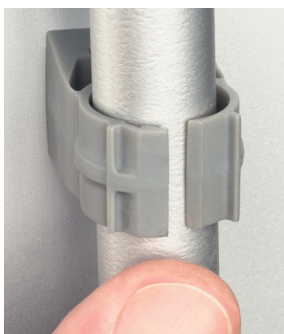

Includes 1/4"-20 stainless steel screw and strut clip (installed)

NM3100 series 0120/15M © 2020 Arlington Industries, Inc.

UV Rated • Non-metallic QuickLATCH™

Made in USA 

Works just like a Pipe Hanger • Easy to Install

Mount to surface with a screw.

Press down on pipe to lock it firmly in place.

Removable Use screwdriver to lift tab.

Fast and easy to install, one-piece, non-metallic **QuickLATCH™** mounts to walls, metal strut and studs, and threaded rod up to 1/4-20...works with Arlington's Strut Clip™ too. *Strut Clip holds pipe hangers securely on strut.*

It fits 1/2" to 4" EMT, RIGID, IMC and PVC. The larger 2-1/2" to 4" sizes have an extra opening for the optional securing of tie wire or cable tie.

- Corrosion resistant
- Horizontal or vertical mounting
- Integral slot keeps nut from spinning