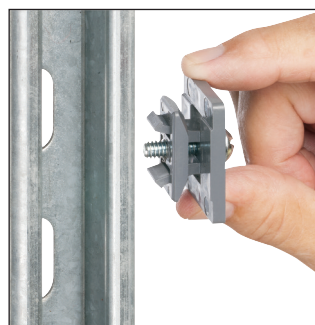

Our QuickLATCH™ Pipe Hanger installs on Strut Clip™

Arlington®

1 Stauffer Industrial Park
Scranton, PA 18517
800/233.4717 • Fax 570/562.0646
www.aifittings.com

Distributed by