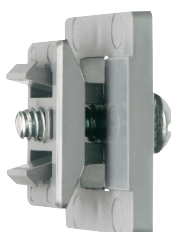

NM1000
STRUT CLIP
Strut Conduit Support