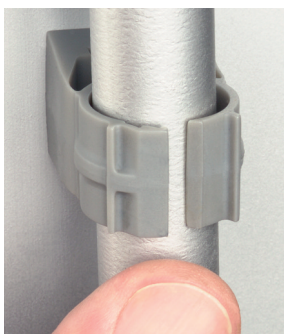

See reverse for even more QuickLATCH products!

Patent pending

Arlington®

1 Stauffer Industrial Park
Scranton, PA 18517

800/233.4717 • Fax 570/562.0646
www.aifittings.com

QUICKLATCH™ PIPE HANGER

| CATALOG NUMBER | UPC/DEI/NAED MFG. #018997 | RIGID, IMC PVC SIZE | EMT SIZE | STD PKG |
|----------------|---------------------------|---------------------|----------|---------|
| NM3100 | 54027 | --- | 1/2" | 100 |
| NM3105 | 54028 | 1/2" | --- | 100 |
| NM3110 | 54029 | --- | 3/4" | 100 |
| NM3115 | 54030 | 3/4" | --- | 100 |
| NM3120 | 54031 | --- | 1" | 100 |
| NM3125 | 54032 | 1" | --- | 100 |

Includes 1/4"-20 stainless steel screw and strut clip (installed)

NM3100 series 0120/15M © 2020 Arlington Industries, Inc.

UV Rated • Non-metallic QuickLATCH™

Made in USA 

Works just like a Pipe Hanger • Easy to Install

Mount to surface with a screw.

Press down on pipe to lock it firmly in place.

Removable Use screwdriver to lift tab.

Fast and easy to install, one-piece, non-metallic **QuickLATCH™** mounts to walls, metal strut and studs, and threaded rod up to 1/4-20...works with Arlington's Strut Clip™ too. *Strut Clip holds pipe hangers securely on strut.*

It fits 1/2" to 4" EMT, RIGID, IMC and PVC. The larger 2-1/2" to 4" sizes have an extra opening for the optional securing of tie wire or cable tie.

- Corrosion resistant
- Horizontal or vertical mounting
- Integral slot keeps nut from spinning