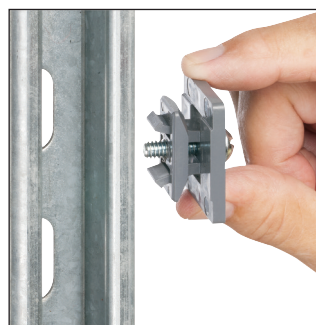

# UV Rated • Non-metallic QuickLATCH™

Made in USA 

*Works just like a Pipe Hanger • Easy to Install*

Mount to surface with a screw.

Press down on pipe to lock it firmly in place.

**Removable** Use screwdriver to lift tab.

Fast and easy to install, one-piece, non-metallic **QuickLATCH™** mounts to walls, metal strut and studs, and threaded rod up to 1/4-20...works with Arlington's Strut Clip™ too. *Strut Clip holds pipe hangers securely on strut.*

It fits 1/2" to 4" EMT, RIGID, IMC and PVC. The larger 2-1/2" to 4" sizes have an extra opening for the optional securing of tie wire or cable tie.

- Corrosion resistant
- Horizontal or vertical mounting
- Integral slot keeps nut from spinning

**2-1/2" to 4"**  
Press pipe into QuickLATCH, up to the first notch to lock it in place. Then squeeze tabs together for a super-secure hold.

Catalog Number	UPC/DEI/NAED Mfg. #018997	RIGID, IMC PVC sizes	EMT size	LT size	Flex size	ENT size	Copper Tubing	Copper Pipe	Std Pkg
NM1900	54514	---	---	5/16	---	---	1/2	---	100
NM2000	54515	---	1/2	3/8	---	---	---	3/8	100
NM2005	54525	1/2	---	1/2	1/2	1/2	---	1/2	100
NM2010	54516	---	3/4	---	---	---	3/4	---	100
NM2015	54526	3/4	---	3/4	3/4	3/4	---	3/4	100
NM2020	54517	---	1	---	---	---	1	---	100
NM2025	54518	1	---	1	1	1	---	1	100
NM2030	54528	---	1-1/4	---	---	---	1-1/4	---	100
NM2040	54519	1-1/4	1-1/2	---	---	---	1-1/2	1-1/4	100
NM2045	54544	1-1/2	---	1-1/2	1-1/2	---	---	1-1/2	100
NM2150	54547	---	---	---	---	---	2	---	50
NM2050	54520	2	2	2	2	---	2	---	50
NM2060	54521	2-1/2	2-1/2	2-1/2	2-1/2	---	---	---	50
NM2070	54522	3	3	3	3	---	---	---	25
NM2080	54523	3-1/2	3-1/2	3-1/2	3-1/2	---	---	---	25
NM2090	54524	4	4	4	4	---	---	---	10