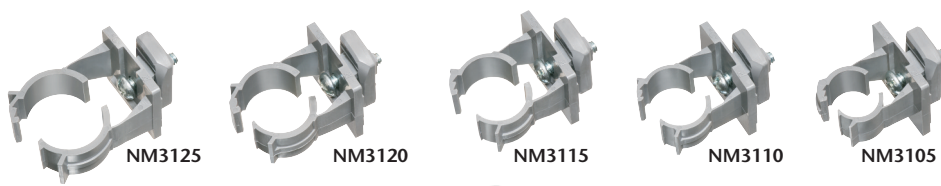

5 Secure installation of conduit to strut.

Easy screwdriver removal

- UV rated, corrosion resistant for outdoor use
- Stainless steel screw
- Mounts vertically or horizontally
- Screwdriver removal, reusable
- Listed for use in environmental air handling spaces per 2020 NEC, article 300.22(c)

**See reverse for even more QuickLATCH products!**

Patent pending

**Arlington®**

1 Stauffer Industrial Park  
Scranton, PA 18517

800/233.4717 • Fax 570/562.0646

[www.aifittings.com](http://www.aifittings.com)

**QUICKLATCH™ PIPE HANGER**

CATALOG NUMBER	UPC/DEI/NAED MFG. #018997	RIGID, IMC PVC SIZE	EMT SIZE	STD PKG
NM3100	54027	---	1/2"	100
NM3105	54028	1/2"	---	100
NM3110	54029	---	3/4"	100
NM3115	54030	3/4"	--	100
NM3120	54031	---	1"	100
NM3125	54032	1"	---	100

Includes 1/4"-20 stainless steel screw and strut clip (installed)

NM3100 series 0120/15M © 2020 Arlington Industries, Inc.