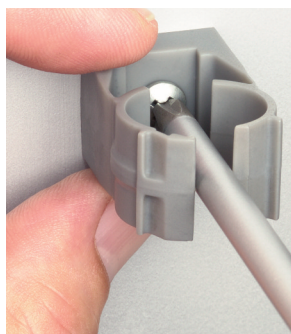

UV Rated • Non-metallic QuickLATCH™

Made in USA

Works just like a Pipe Hanger • Easy to Install

Mount to surface with a screw.