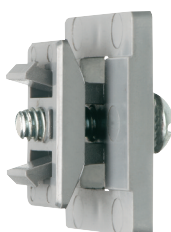

Fast and easy to install, one-piece, non-metallic **QuickLATCH™** mounts to walls, metal strut and studs, and threaded rod up to 1/4-20...works with Arlington's Strut Clip™ too. *Strut Clip holds pipe hangers securely on strut.*

It fits 1/2" to 4" EMT, RIGID, IMC and PVC. The larger 2-1/2" to 4" sizes have an extra opening for the optional securing of tie wire or cable tie.

- Corrosion resistant
- Horizontal or vertical mounting
- Integral slot keeps nut from spinning

**2-1/2" to 4"**  
Press pipe into QuickLATCH, up to the first notch to lock it in place. Then squeeze tabs together for a super-secure hold.

Catalog Number	UPC/DEI/NAED Mfg. #018997	RIGID, IMC PVC sizes	EMT size	LT size	Flex size	ENT size	Copper Tubing	Copper Pipe	Std Pkg
NM1900	54514	---	---	5/16	---	---	1/2	---	100
NM2000	54515	---	1/2	3/8	---	---	---	3/8	100
NM2005	54525	1/2	---	1/2	1/2	1/2	---	1/2	100
NM2010	54516	---	3/4	---	---	---	3/4	---	100
NM2015	54526	3/4	---	3/4	3/4	3/4	---	3/4	100
NM2020	54517	---	1	---	---	---	1	---	100
NM2025	54518	1	---	1	1	1	---	1	100
NM2030	54528	---	1-1/4	---	---	---	1-1/4	---	100
NM2040	54519	1-1/4	1-1/2	---	---	---	1-1/2	1-1/4	100
NM2045	54544	1-1/2	---	1-1/2	1-1/2	---	---	1-1/2	100
NM2150	54547	---	---	---	---	---	2	---	50
NM2050	54520	2	2	2	2	---	2	---	50
NM2060	54521	2-1/2	2-1/2	2-1/2	2-1/2	---	---	---	50
NM2070	54522	3	3	3	3	---	---	---	25
NM2080	54523	3-1/2	3-1/2	3-1/2	3-1/2	---	---	---	25
NM2090	54524	4	4	4	4	---	---	---	10

Catalog Number	UPC/DEI/NAED Mfg. #018997	Description STRUT CLIP™	Unit/Std Pkg
NM1000	54615	UV rated, non-metallic clip Holds pipe hangers and/or conduit secure on strut Includes 1/4"-20 screw (installed)	100