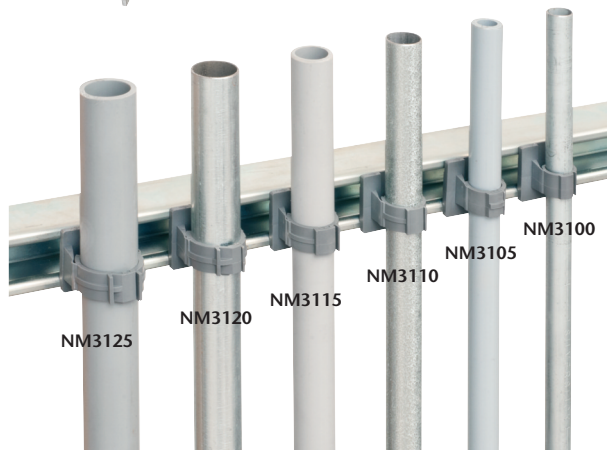

**See reverse for even more QuickLATCH products!**

Patent pending

**Arlington®**

1 Stauffer Industrial Park  
Scranton, PA 18517

800/233.4717 • Fax 570/562.0646

[www.aifittings.com](http://www.aifittings.com)

**QUICKLATCH™ PIPE HANGER**

CATALOG NUMBER	UPC/DEI/NAED MFG. #018997	RIGID, IMC PVC SIZE	EMT SIZE	STD PKG
NM3100	54027	---	1/2"	100
NM3105	54028	1/2"	---	100
NM3110	54029	---	3/4"	100
NM3115	54030	3/4"	--	100
NM3120	54031	---	1"	100
NM3125	54032	1"	---	100

# UV Rated • Non-metallic QuickLATCH™

Made in USA 

*Works just like a Pipe Hanger • Easy to Install*

Mount to surface with a screw.

Press down on pipe to lock it firmly in place.

**Removable** Use screwdriver to lift tab.