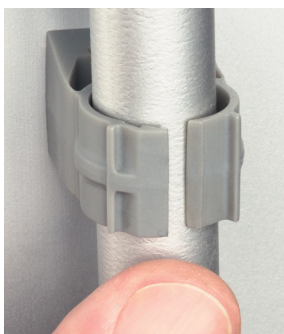

Press down on pipe to lock it firmly in place.