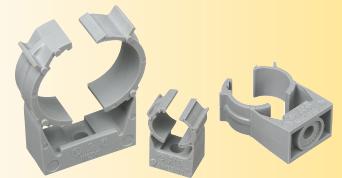

UV Rated • Non-metallic QuickLATCH™

MORE
on
reverse

Works just like a Pipe Hanger • Easy to Install

QuickLATCH™ Mounts to Stud...

Wall...

Strut

and Arlington's

Strut Clip™

View Video

Fast and easy to install, one-piece, non-metallic QuickLATCH™ mounts to walls, metal strut and studs, and threaded rod up to 1/4-20...works with Arlington's Strut Clip™ too. *Strut Clip holds pipe hangers securely on strut.*

It fits 1/2", 3/4", 1", 1-1/4", 1-1/2", 2", and NOW 2-1/2", 3", 3-1/2", and 4" EMT, rigid, IMC and PVC. The larger 2-1/2" to 4" sizes have an additional opening for the optional securing of tie wire or cable tie.

Installation is fast and easy. Snap the conduit into QuickLatch. It locks automatically.

Other features:

- Corrosion resistance
- Horizontal or vertical mounting
- Integral slot prevents nut from spinning
- Listed for environmental air handling spaces, per 2011 NEC code requirement 300-22(c)
- UV rating for outdoor applications
- UL/CSA Listed

Saves 25 seconds per installation!

Costs the same as a steel pipe hanger w/ bolt and nut

Saves more than 15¢ each per $22/hr labor

Additional Opening for OPTIONAL securing of tie wire