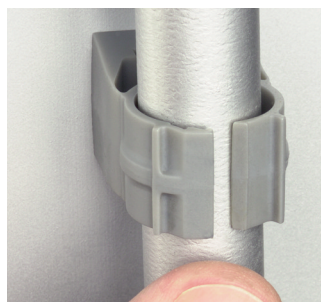

# UV Rated • Non-metallic QuickLATCH™

**MORE**  
on  
reverse

*Works just like a Pipe Hanger • Easy to Install*

**QuickLATCH™ Mounts to Stud...**

**Wall...**

**Strut**

**and Arlington's**

**Strut Clip™**

**Saves 25 seconds per installation!**

Costs the same as a steel pipe hanger w/ bolt and nut

Saves more than 15¢ each per \$22/hr labor

Additional Opening for OPTIONAL securing of tie wire

**A**

**Arlington**

# UV Rated • Non-metallic QuickLATCH™

*Works just like a Pipe Hanger • Easy to Install*

Mount to surface with a screw.

Press down on pipe to lock it firmly in place.

**Removable.** Use screwdriver to lift tab.

**2-1/2" - 4"** Press pipe into QuickLATCH, up to the first notch to lock it in place. Finish by squeezing tabs together for a super-secure hold.

Catalog Number	UPC/DEI/NAED Mfg. #018997	Rigid, IMC PVC sizes	EMT size	LT size	Flex size	ENT size	Copper Tubing	Copper Pipe	Std Pkg
NM1900	54514	—	—	5/16	—	—	1/2	—	100
NM2000	54515	—	1/2	3/8	—	—	—	3/8	100
NM2005	54525	1/2	—	1/2	1/2	1/2	—	1/2	100
NM2010	54516	—	3/4	—	—	—	3/4	—	100
NM2015	54526	3/4	—	3/4	3/4	3/4	—	3/4	100
NM2020	54517	—	1	—	—	—	1	—	100
NM2025	54518	1	—	1	1	1	—	1	100
NM2030	54528	—	1-1/4	—	—	—	1-1/4	—	100
NM2040	54519	1-1/4	1-1/2	—	—	—	1-1/2	1-1/4	100
NM2045	54544	1-1/2	—	1-1/2	1-1/2	—	—	1-1/2	100
NM2150	54547	—	—	—	—	—	2	—	50
NM2050	54520	2	2	2	2	—	2	—	50
NM2060	54521	2-1/2	2-1/2	2-1/2	2-1/2	—	—	—	50
NM2070	54522	3	3	3	3	—	—	—	25
NM2080	54523	3-1/2	3-1/2	3-1/2	3-1/2	—	—	—	25
NM2090	54524	4	4	4	4	—	—	—	10