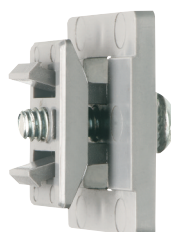

# UV Rated • Non-metallic QuickLATCH™

*Works just like a Pipe Hanger • Easy to Install*

Mount to surface with a screw.

Press down on pipe to lock it firmly in place.

**Removable.** Use screwdriver to lift tab.

**2-1/2" - 4"** Press pipe into QuickLATCH, up to the first notch to lock it in place. Finish by squeezing tabs together for a super-secure hold.

Catalog Number	UPC/DEI/NAED Mfg. #018997	Rigid, IMC PVC sizes	EMT size	LT size	Flex size	ENT size	Copper Tubing	Copper Pipe	Std Pkg
NM1900	54514	—	—	5/16	—	—	1/2	—	100
NM2000	54515	—	1/2	3/8	—	—	—	3/8	100
NM2005	54525	1/2	—	1/2	1/2	1/2	—	1/2	100
NM2010	54516	—	3/4	—	—	—	3/4	—	100
NM2015	54526	3/4	—	3/4	3/4	3/4	—	3/4	100
NM2020	54517	—	1	—	—	—	1	—	100
NM2025	54518	1	—	1	1	1	—	1	100
NM2030	54528	—	1-1/4	—	—	—	1-1/4	—	100
NM2040	54519	1-1/4	1-1/2	—	—	—	1-1/2	1-1/4	100
NM2045	54544	1-1/2	—	1-1/2	1-1/2	—	—	1-1/2	100
NM2150	54547	—	—	—	—	—	2	—	50
NM2050	54520	2	2	2	2	—	2	—	50
NM2060	54521	2-1/2	2-1/2	2-1/2	2-1/2	—	—	—	50
NM2070	54522	3	3	3	3	—	—	—	25
NM2080	54523	3-1/2	3-1/2	3-1/2	3-1/2	—	—	—	25
NM2090	54524	4	4	4	4	—	—	—	10

Our QuickLATCH™ Pipe Hanger installs on Strut Clip™

Catalog Number	UPC/DEI/NAED Mfg. #018997	Description STRUT CLIP™	Unit/Std Pkg
NM1000	54615	UV rated, non-metallic 'clip'. Holds pipe hangers and/or conduit secure on strut. Includes 1/4"-20 screw (installed)	100