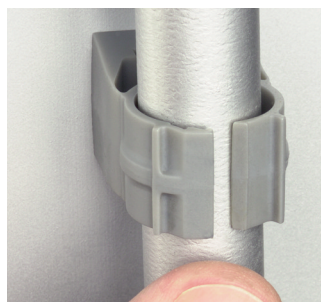

# UV Rated • Non-metallic QuickLATCH™

**MORE**  
on  
reverse

*Works just like a Pipe Hanger • Easy to Install*

**QuickLATCH™ Mounts to Stud...**

**Wall...**

**Strut**

**and Arlington's**

**Strut Clip™**

**Saves 25 seconds per installation!**

Costs the same as a steel pipe hanger w/ bolt and nut

Saves more than 15¢ each per \$22/hr labor

Additional Opening for OPTIONAL securing of tie wire

**Arlington**

1 Stauffer Industrial Park  
Scranton, PA 18517  
**800/233.4717**  
**Fax 570/562.0646**  
**www.aifittings.com**

# UV Rated • Non-metallic QuickLATCH™

*Works just like a Pipe Hanger • Easy to Install*

Mount to surface with a screw.

Press down on pipe to lock it firmly in place.

**Removable.** Use screwdriver to lift tab.

**2-1/2" - 4"** Press pipe into QuickLATCH, up to the first notch to lock it in place. Finish by squeezing tabs together for a super-secure hold.

Catalog Number	UPC/DEI/NAED Mfg. #018997	Rigid, IMC PVC sizes	EMT size	LT size	Flex size	ENT size	Copper Tubing	Copper Pipe	Std Pkg
NM1900	54514	—	—	5/16	—	—	1/2	—	100
NM2000	54515	—	1/2	3/8	—	—	—	3/8	100
NM2005	54525	1/2	—	1/2	1/2	1/2	—	1/2	100
NM2010	54516	—	3/4	—	—	—	3/4	—	100
NM2015	54526	3/4	—	3/4	3/4	3/4	—	3/4	100
NM2020	54517	—	1	—	—	—	1	—	100
NM2025	54518	1	—	1	1	1	—	1	100
NM2030	54528	—	1-1/4	—	—	—	1-1/4	—	100
NM2040	54519	1-1/4	1-1/2	—	—	—	1-1/2	1-1/4	100
NM2045	54544	1-1/2	—	1-1/2	1-1/2	—	—	1-1/2	100
NM2150	54547	—	—	—	—	—	2	—	50
NM2050	54520	2	2	2	2	—	2	—	50
NM2060	54521	2-1/2	2-1/2	2-1/2	2-1/2	—	—	—	50
NM2070	54522	3	3	3	3	—	—	—	25
NM2080	54523	3-1/2	3-1/2	3-1/2	3-1/2	—	—	—	25
NM2090	54524	4	4	4	4	—	—	—	10