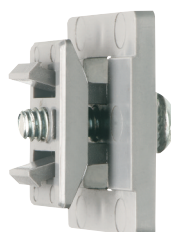

Our QuickLATCH™ Pipe Hanger installs on Strut Clip™

Catalog Number	UPC/DEI/NAED Mfg. #018997	Description STRUT CLIP™	Unit/Std Pkg
NM1000	54615	UV rated, non-metallic 'clip'. Holds pipe hangers and/or conduit secure on strut. Includes 1/4"-20 screw (installed)	100

NM1000 STRUT CLIP Strut Conduit Support

Distributed by