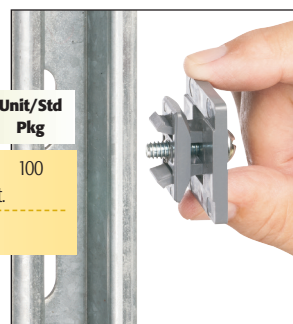

Our QuickLATCH™ Pipe Hanger installs on Strut Clip™

Catalog Number	UPC/DEI/NAED Mfg. #018997	Description STRUT CLIP™	Unit/Std Pkg
NM1000	54615	UV rated, non-metallic 'clip'. Holds pipe hangers and/or conduit secure on strut. Includes 1/4"-20 screw (installed)	100

NM1000 STRUT CLIP Strut Conduit Support

Distributed by