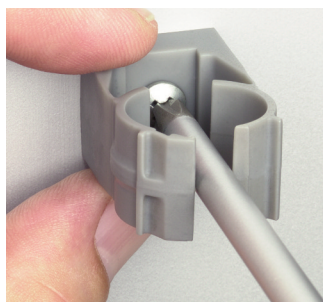

# UV Rated • Non-metallic QuickLATCH™

**MORE**  
on  
reverse

*Works just like a Pipe Hanger • Easy to Install*

**QuickLATCH™ Mounts to Stud...**

**Wall...**

**Strut**

**and Arlington's**

**Strut Clip™**

**Saves 25 seconds per installation!**

Costs the same as a steel pipe hanger w/ bolt and nut

Saves more than 15¢ each per \$22/hr labor

Additional Opening for OPTIONAL securing of tie wire

**A**

**Arlington**

# UV Rated • Non-metallic QuickLATCH™

*Works just like a Pipe Hanger • Easy to Install*

Mount to surface with a screw.

Press down on pipe to lock it firmly in place.

**Removable.** Use screwdriver to lift tab.

**2-1/2" - 4"** Press pipe into QuickLATCH, up to the first notch to lock it in place. Finish by squeezing tabs together for a super-secure hold.

Catalog Number	UPC/DEI/NAED Mfg. #018997	Rigid, IMC PVC sizes	EMT size	LT size	Flex size	ENT size	Copper Tubing	Copper Pipe	Std Pkg
NM1900	54514	—	—	5/16	—	—	1/2	—	100
NM2000	54515	—	1/2	3/8	—	—	—	3/8	100
NM2005	54525	1/2	—	1/2	1/2	1/2	—	1/2	100
NM2010	54516	—	3/4	—	—	—	3/4	—	100
NM2015	54526	3/4	—	3/4	3/4	3/4	—	3/4	100
NM2020	54517	—	1	—	—	—	1	—	100
NM2025	54518	1	—	1	1	1	—	1	100
NM2030	54528	—	1-1/4	—	—	—	1-1/4	—	100
NM2040	54519	1-1/4	1-1/2	—	—	—	1-1/2	1-1/4	100
NM2045	54544	1-1/2	—	1-1/2	1-1/2	—	—	1-1/2	100
NM2150	54547	—	—	—	—	—	2	—	50
NM2050	54520	2	2	2	2	—	2	—	50
NM2060	54521	2-1/2	2-1/2	2-1/2	2-1/2	—	—	—	50
NM2070	54522	3	3	3	3	—	—	—	25
NM2080	54523	3-1/2	3-1/2	3-1/2	3-1/2	—	—	—	25
NM2090	54524	4	4	4	4	—	—	—	10