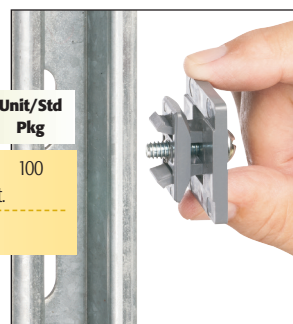

# UV Rated • Non-metallic QuickLATCH™

*Works just like a Pipe Hanger • Easy to Install*

Mount to surface with a screw.

Press down on pipe to lock it firmly in place.

**Removable.** Use screwdriver to lift tab.

**2-1/2" - 4"** Press pipe into QuickLATCH, up to the first notch to lock it in place. Finish by squeezing tabs together for a super-secure hold.

Catalog Number	UPC/DEI/NAED Mfg. #018997	Rigid, IMC PVC sizes	EMT size	LT size	Flex size	ENT size	Copper Tubing	Copper Pipe	Std Pkg
NM1900	54514	—	—	5/16	—	—	1/2	—	100
NM2000	54515	—	1/2	3/8	—	—	—	3/8	100
NM2005	54525	1/2	—	1/2	1/2	1/2	—	1/2	100
NM2010	54516	—	3/4	—	—	—	3/4	—	100
NM2015	54526	3/4	—	3/4	3/4	3/4	—	3/4	100
NM2020	54517	—	1	—	—	—	1	—	100
NM2025	54518	1	—	1	1	1	—	1	100
NM2030	54528	—	1-1/4	—	—	—	1-1/4	—	100
NM2040	54519	1-1/4	1-1/2	—	—	—	1-1/2	1-1/4	100
NM2045	54544	1-1/2	—	1-1/2	1-1/2	—	—	1-1/2	100
NM2150	54547	—	—	—	—	—	2	—	50
NM2050	54520	2	2	2	2	—	2	—	50
NM2060	54521	2-1/2	2-1/2	2-1/2	2-1/2	—	—	—	50
NM2070	54522	3	3	3	3	—	—	—	25
NM2080	54523	3-1/2	3-1/2	3-1/2	3-1/2	—	—	—	25
NM2090	54524	4	4	4	4	—	—	—	10

Our QuickLATCH™ Pipe Hanger installs on Strut Clip™

Catalog Number	UPC/DEI/NAED Mfg. #018997	Description STRUT CLIP™	Unit/Std Pkg
NM1000	54615	UV rated, non-metallic 'clip'. Holds pipe hangers and/or conduit secure on strut. Includes 1/4"-20 screw (installed)	100