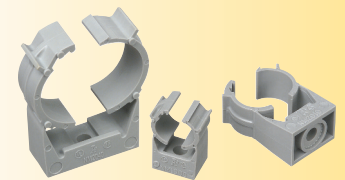

UV Rated • Non-metallic QuickLATCH™

MORE
on
reverse

Works just like a Pipe Hanger • Easy to Install

QuickLATCH™ Mounts to Stud...

Wall...

Strut

and Arlington's

Strut Clip™

View Video

Fast and easy to install, one-piece, non-metallic QuickLATCH™ mounts to walls, metal strut and studs, and threaded rod up to 1/4-20...works with Arlington's Strut Clip™ too. *Strut Clip holds pipe hangers securely on strut.*

It fits 1/2", 3/4", 1", 1-1/4", 1-1/2", 2", and NOW 2-1/2", 3", 3-1/2", and 4" EMT, rigid, IMC and PVC. The larger 2-1/2" to 4" sizes have an additional opening for the optional securing of tie wire or cable tie.

Installation is fast and easy. Snap the conduit into QuickLatch. It locks automatically.

Other features:

- Corrosion resistance
- Horizontal or vertical mounting
- Integral slot prevents nut from spinning
- Listed for environmental air handling spaces, per 2011 NEC code requirement 300-22(c)
- UV rating for outdoor applications
- UL/CSA Listed

Saves 25 seconds per installation!

Costs the same as a steel pipe hanger w/ bolt and nut

Saves more than 15¢ each per $22/hr labor

Additional Opening for OPTIONAL securing of tie wire