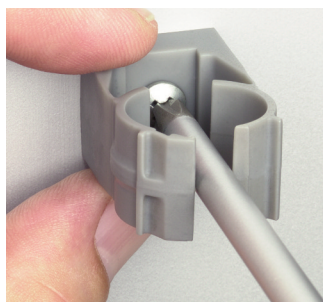

# UV Rated • Non-metallic QuickLATCH™

**MORE**  
on  
reverse

*Works just like a Pipe Hanger • Easy to Install*

**QuickLATCH™ Mounts to Stud...**

**Wall...**

**Strut**

**and Arlington's**

**Strut Clip™**

**Saves 25 seconds per installation!**

Costs the same as a steel pipe hanger w/ bolt and nut

Saves more than 15¢ each per \$22/hr labor

Additional Opening for OPTIONAL securing of tie wire

**Arlington**

1 Stauffer Industrial Park  
Scranton, PA 18517  
**800/233.4717**  
**Fax 570/562.0646**  
**www.aifittings.com**

# UV Rated • Non-metallic QuickLATCH™

*Works just like a Pipe Hanger • Easy to Install*

Mount to surface with a screw.

Press down on pipe to lock it firmly in place.

**Removable.** Use screwdriver to lift tab.

**2-1/2" - 4"** Press pipe into QuickLATCH, up to the first notch to lock it in place. Finish by squeezing tabs together for a super-secure hold.

Catalog Number	UPC/DEI/NAED Mfg. #018997	Rigid, IMC PVC sizes	EMT size	LT size	Flex size	ENT size	Copper Tubing	Copper Pipe	Std Pkg
NM1900	54514	—	—	5/16	—	—	1/2	—	100
NM2000	54515	—	1/2	3/8	—	—	—	3/8	100
NM2005	54525	1/2	—	1/2	1/2	1/2	—	1/2	100
NM2010	54516	—	3/4	—	—	—	3/4	—	100
NM2015	54526	3/4	—	3/4	3/4	3/4	—	3/4	100
NM2020	54517	—	1	—	—	—	1	—	100
NM2025	54518	1	—	1	1	1	—	1	100
NM2030	54528	—	1-1/4	—	—	—	1-1/4	—	100
NM2040	54519	1-1/4	1-1/2	—	—	—	1-1/2	1-1/4	100
NM2045	54544	1-1/2	—	1-1/2	1-1/2	—	—	1-1/2	100
NM2150	54547	—	—	—	—	—	2	—	50
NM2050	54520	2	2	2	2	—	2	—	50
NM2060	54521	2-1/2	2-1/2	2-1/2	2-1/2	—	—	—	50
NM2070	54522	3	3	3	3	—	—	—	25
NM2080	54523	3-1/2	3-1/2	3-1/2	3-1/2	—	—	—	25
NM2090	54524	4	4	4	4	—	—	—	10