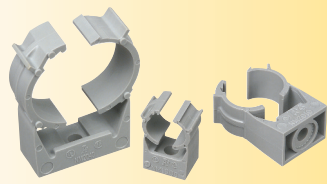

UV Rated • Non-metallic QuickLATCH™

MORE
on
reverse

Works just like a Pipe Hanger • Easy to Install

QuickLATCH™ Mounts to Stud...

Wall...

Strut

and Arlington's

Strut Clip™

View Video

Fast and easy to install, one-piece, non-metallic QuickLATCH™ mounts to walls, metal strut and studs, and threaded rod up to 1/4-20...works with Arlington's Strut Clip™ too. *Strut Clip holds pipe hangers securely on strut.*

It fits 1/2", 3/4", 1", 1-1/4", 1-1/2", 2", and NOW 2-1/2", 3", 3-1/2", and 4" EMT, rigid, IMC and PVC. The larger 2-1/2" to 4" sizes have an additional opening for the optional securing of tie wire or cable tie.

Installation is fast and easy. Snap the conduit into QuickLATCH. It locks automatically.

Other features:

- Corrosion resistance
- Horizontal or vertical mounting
- Integral slot prevents nut from spinning
- Listed for environmental air handling spaces, per 2011 NEC code requirement 300-22(c)
- UV rating for outdoor applications
- UL/CSA Listed

Saves 25 seconds per installation!

Costs the same as a steel pipe hanger w/ bolt and nut

Saves more than 15¢ each per $22/hr labor

Additional Opening for OPTIONAL securing of tie wire