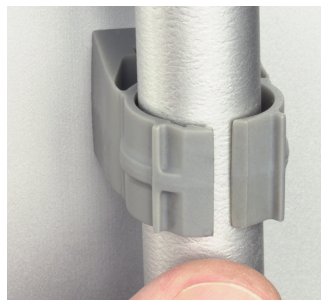

# UV Rated • Non-metallic QuickLATCH™

**MORE**  
on  
reverse

*Works just like a Pipe Hanger • Easy to Install*

**QuickLATCH™ Mounts to Stud...**

**Wall...**

**Strut**

**and Arlington's**

**Strut Clip™**

**Saves 25 seconds per installation!**

Costs the same as a steel pipe hanger w/ bolt and nut

Saves more than 15¢ each per \$22/hr labor

Additional Opening for OPTIONAL securing of tie wire

**Arlington**

1 Stauffer Industrial Park  
Scranton, PA 18517  
**800/233.4717**  
**Fax 570/562.0646**  
**www.aifittings.com**

# UV Rated • Non-metallic QuickLATCH™

*Works just like a Pipe Hanger • Easy to Install*

Mount to surface with a screw.

Press down on pipe to lock it firmly in place.

**Removable.** Use screwdriver to lift tab.

**2-1/2" - 4"** Press pipe into QuickLATCH, up to the first notch to lock it in place. Finish by squeezing tabs together for a super-secure hold.

Catalog Number	UPC/DEI/NAED Mfg. #018997	Rigid, IMC PVC sizes	EMT size	LT size	Flex size	ENT size	Copper Tubing	Copper Pipe	Std Pkg
NM1900	54514	—	—	5/16	—	—	1/2	—	100
NM2000	54515	—	1/2	3/8	—	—	—	3/8	100
NM2005	54525	1/2	—	1/2	1/2	1/2	—	1/2	100
NM2010	54516	—	3/4	—	—	—	3/4	—	100
NM2015	54526	3/4	—	3/4	3/4	3/4	—	3/4	100
NM2020	54517	—	1	—	—	—	1	—	100
NM2025	54518	1	—	1	1	1	—	1	100
NM2030	54528	—	1-1/4	—	—	—	1-1/4	—	100
NM2040	54519	1-1/4	1-1/2	—	—	—	1-1/2	1-1/4	100
NM2045	54544	1-1/2	—	1-1/2	1-1/2	—	—	1-1/2	100
NM2150	54547	—	—	—	—	—	2	—	50
NM2050	54520	2	2	2	2	—	2	—	50
NM2060	54521	2-1/2	2-1/2	2-1/2	2-1/2	—	—	—	50
NM2070	54522	3	3	3	3	—	—	—	25
NM2080	54523	3-1/2	3-1/2	3-1/2	3-1/2	—	—	—	25
NM2090	54524	4	4	4	4	—	—	—	10