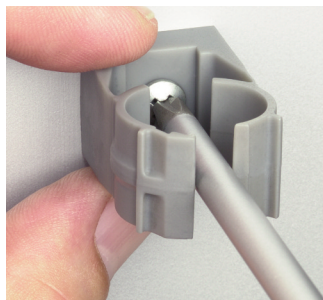

# UV Rated • Non-metallic QuickLATCH™

**MORE**  
on  
reverse

*Works just like a Pipe Hanger • Easy to Install*

**QuickLATCH™ Mounts to Stud...**

**Wall...**

**Strut**

**and Arlington's**

**Strut Clip™**

**Saves 25 seconds per installation!**

Costs the same as a steel pipe hanger w/ bolt and nut

Saves more than 15¢ each per \$22/hr labor

Additional Opening for OPTIONAL securing of tie wire

**Arlington**

1 Stauffer Industrial Park  
Scranton, PA 18517  
**800/233.4717**  
**Fax 570/562.0646**  
**www.aifittings.com**

# UV Rated • Non-metallic QuickLATCH™

*Works just like a Pipe Hanger • Easy to Install*

Mount to surface with a screw.

Press down on pipe to lock it firmly in place.

**Removable.** Use screwdriver to lift tab.

**2-1/2" - 4"** Press pipe into QuickLATCH, up to the first notch to lock it in place. Finish by squeezing tabs together for a super-secure hold.

Catalog Number	UPC/DEI/NAED Mfg. #018997	Rigid, IMC PVC sizes	EMT size	LT size	Flex size	ENT size	Copper Tubing	Copper Pipe	Std Pkg
NM1900	54514	—	—	5/16	—	—	1/2	—	100
NM2000	54515	—	1/2	3/8	—	—	—	3/8	100
NM2005	54525	1/2	—	1/2	1/2	1/2	—	1/2	100
NM2010	54516	—	3/4	—	—	—	3/4	—	100
NM2015	54526	3/4	—	3/4	3/4	3/4	—	3/4	100
NM2020	54517	—	1	—	—	—	1	—	100
NM2025	54518	1	—	1	1	1	—	1	100
NM2030	54528	—	1-1/4	—	—	—	1-1/4	—	100
NM2040	54519	1-1/4	1-1/2	—	—	—	1-1/2	1-1/4	100
NM2045	54544	1-1/2	—	1-1/2	1-1/2	—	—	1-1/2	100
NM2150	54547	—	—	—	—	—	2	—	50
NM2050	54520	2	2	2	2	—	2	—	50
NM2060	54521	2-1/2	2-1/2	2-1/2	2-1/2	—	—	—	50
NM2070	54522	3	3	3	3	—	—	—	25
NM2080	54523	3-1/2	3-1/2	3-1/2	3-1/2	—	—	—	25
NM2090	54524	4	4	4	4	—	—	—	10