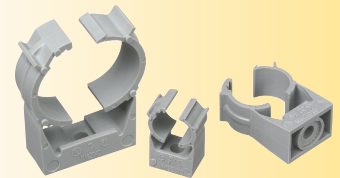

UV Rated • Non-metallic QuickLATCH™

MORE
on
reverse

Works just like a Pipe Hanger • Easy to Install

QuickLATCH™ Mounts to Stud...

Wall...

Strut

and Arlington's

Strut Clip™

View Video

Fast and easy to install, one-piece, non-metallic QuickLATCH™ mounts to walls, metal strut and studs, and threaded rod up to 1/4-20...works with Arlington's Strut Clip™ too. *Strut Clip holds pipe hangers securely on strut.*

It fits 1/2", 3/4", 1", 1-1/4", 1-1/2", 2", and NOW 2-1/2", 3", 3-1/2", and 4" EMT, rigid, IMC and PVC. The larger 2-1/2" to 4" sizes have an additional opening for the optional securing of tie wire or cable tie.

Installation is fast and easy. Snap the conduit into QuickLATCH. It locks automatically.

Other features:

- Corrosion resistance
- Horizontal or vertical mounting
- Integral slot prevents nut from spinning
- Listed for environmental air handling spaces, per 2011 NEC code requirement 300-22(c)
- UV rating for outdoor applications
- UL/CSA Listed

Saves 25 seconds per installation!

Costs the same as a steel pipe hanger w/ bolt and nut

Saves more than 15¢ each per $22/hr labor

Additional Opening for OPTIONAL securing of tie wire