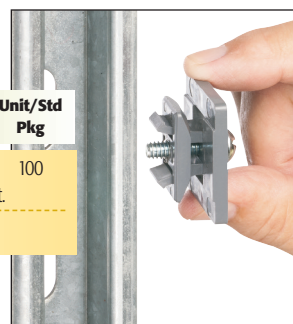

**Saves 25 seconds per installation!**

Costs the same as a steel pipe hanger w/ bolt and nut

Saves more than 15¢ each per \$22/hr labor

Additional Opening for OPTIONAL securing of tie wire

**Arlington**

1 Stauffer Industrial Park  
Scranton, PA 18517  
**800/233.4717**  
**Fax 570/562.0646**  
**www.aifittings.com**

# UV Rated • Non-metallic QuickLATCH™

*Works just like a Pipe Hanger • Easy to Install*

Mount to surface with a screw.

Press down on pipe to lock it firmly in place.

**Removable.** Use screwdriver to lift tab.

**2-1/2" - 4"** Press pipe into QuickLATCH, up to the first notch to lock it in place. Finish by squeezing tabs together for a super-secure hold.

Catalog Number	UPC/DEI/NAED Mfg. #018997	Rigid, IMC PVC sizes	EMT size	LT size	Flex size	ENT size	Copper Tubing	Copper Pipe	Std Pkg
NM1900	54514	—	—	5/16	—	—	1/2	—	100
NM2000	54515	—	1/2	3/8	—	—	—	3/8	100
NM2005	54525	1/2	—	1/2	1/2	1/2	—	1/2	100
NM2010	54516	—	3/4	—	—	—	3/4	—	100
NM2015	54526	3/4	—	3/4	3/4	3/4	—	3/4	100
NM2020	54517	—	1	—	—	—	1	—	100
NM2025	54518	1	—	1	1	1	—	1	100
NM2030	54528	—	1-1/4	—	—	—	1-1/4	—	100
NM2040	54519	1-1/4	1-1/2	—	—	—	1-1/2	1-1/4	100
NM2045	54544	1-1/2	—	1-1/2	1-1/2	—	—	1-1/2	100
NM2150	54547	—	—	—	—	—	2	—	50
NM2050	54520	2	2	2	2	—	2	—	50
NM2060	54521	2-1/2	2-1/2	2-1/2	2-1/2	—	—	—	50
NM2070	54522	3	3	3	3	—	—	—	25
NM2080	54523	3-1/2	3-1/2	3-1/2	3-1/2	—	—	—	25
NM2090	54524	4	4	4	4	—	—	—	10

Our QuickLATCH™ Pipe Hanger installs on Strut Clip™

Catalog Number	UPC/DEI/NAED Mfg. #018997	Description STRUT CLIP™	Unit/Std Pkg
NM1000	54615	UV rated, non-metallic 'clip'. Holds pipe hangers and/or conduit secure on strut. Includes 1/4"-20 screw (installed)	100