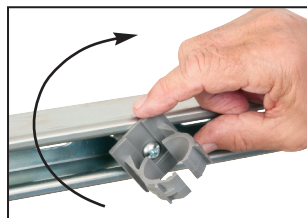

# Heavy duty, Non-Metallic QuickLATCH™

Made in USA 

**NEW!**  
more on reverse

*Installed Strut Clip • For RIGID and EMT*

**Fast, Easy Installation!**  
*Saves 20 seconds per installation*

Arlington's heavy duty NM3100 series QuickLATCH™ with *installed strut clip* holds RIGID and EMT securely on strut. Use it like a pipe hanger.

NM3100  
1/2" EMT

Stainless steel screw

One-piece QuickLATCH saves time, about 20 seconds per installation... over 33¢ each at \$60.00 per hour labor rate.

Fast and easy to install. Insert the hanger into the strut, twist to lock the pre-installed clip in place then tighten screw to secure QuickLATCH to strut. Push RIGID or EMT into the hanger to lock it in place.

1 Insert QuickLATCH into strut. The strut clip is already attached so you save time.

2 Twist QuickLATCH to seat clip in strut.

3 Tighten screw for secure installation on strut.

4 Push conduit into QuickLATCH to snap in place.