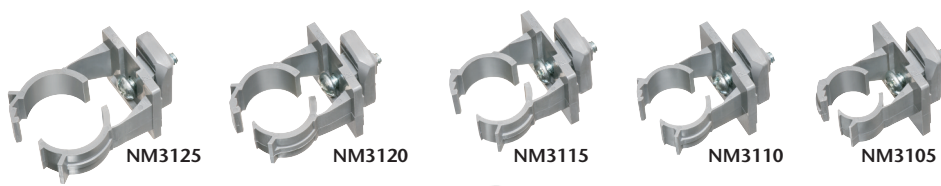

5 Secure installation of conduit to strut.

Easy screwdriver removal

- UV rated, corrosion resistant for outdoor use
- Stainless steel screw
- Mounts vertically or horizontally
- Screwdriver removal, reusable
- Listed for use in environmental air handling spaces per 2020 NEC, article 300.22(c)

**See reverse for even more QuickLATCH products!**

Patent pending

**Arlington®**

1 Stauffer Industrial Park  
Scranton, PA 18517

800/233.4717 • Fax 570/562.0646  
www.aifittings.com

**QUICKLATCH™ PIPE HANGER**

CATALOG NUMBER	UPC/DEI/NAED MFG. #018997	RIGID, IMC PVC SIZE	EMT SIZE	STD PKG
NM3100	54027	---	1/2"	100
NM3105	54028	1/2"	---	100
NM3110	54029	---	3/4"	100
NM3115	54030	3/4"	--	100
NM3120	54031	---	1"	100
NM3125	54032	1"	---	100

Includes 1/4"-20 stainless steel screw and strut clip (installed)

NM3100 series 0120/15M © 2020 Arlington Industries, Inc.