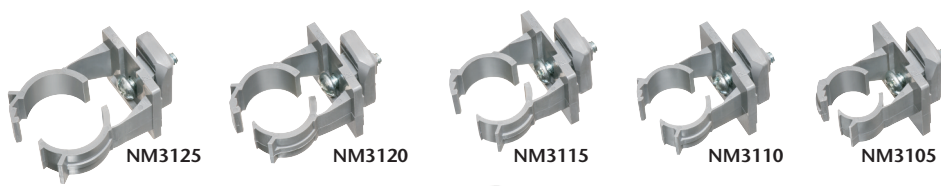

5 Secure installation of conduit to strut.

Easy screwdriver removal

- UV rated, corrosion resistant for outdoor use
- Stainless steel screw
- Mounts vertically or horizontally
- Screwdriver removal, reusable
- Listed for use in environmental air handling spaces per 2020 NEC, article 300.22(c)

**QUICKLATCH™ PIPE HANGER**

CATALOG NUMBER	UPC/DEI/NAED MFG. #018997	RIGID, IMC PVC SIZE	EMT SIZE	STD PKG
NM3100	54027	---	1/2"	100
NM3105	54028	1/2"	---	100
NM3110	54029	---	3/4"	100
NM3115	54030	3/4"	--	100
NM3120	54031	---	1"	100
NM3125	54032	1"	---	100

Includes 1/4"-20 stainless steel screw and strut clip (installed)

NM3100 series 0120/15M © 2020 Arlington Industries, Inc.

# UV Rated • Non-metallic QuickLATCH™

Made in USA 

*Works just like a Pipe Hanger • Easy to Install*

Mount to surface with a screw.

Press down on pipe to lock it firmly in place.

**Removable** Use screwdriver to lift tab.