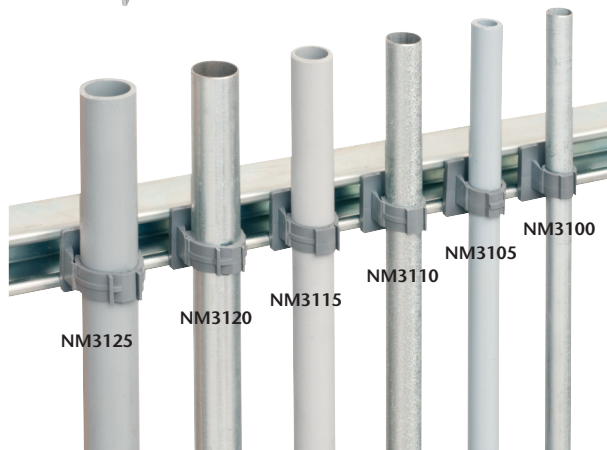

**See reverse for even more QuickLATCH products!**

Patent pending

**Arlington®**

1 Stauffer Industrial Park  
Scranton, PA 18517

800/233.4717 • Fax 570/562.0646  
www.aifittings.com

**QUICKLATCH™ PIPE HANGER**

CATALOG NUMBER	UPC/DEI/NAED MFG. #018997	RIGID, IMC PVC SIZE	EMT SIZE	STD PKG
NM3100	54027	---	1/2"	100
NM3105	54028	1/2"	---	100
NM3110	54029	---	3/4"	100
NM3115	54030	3/4"	--	100
NM3120	54031	---	1"	100
NM3125	54032	1"	---	100

# UV Rated • Non-metallic QuickLATCH™

Made in USA 

*Works just like a Pipe Hanger • Easy to Install*

Mount to surface with a screw.

Press down on pipe to lock it firmly in place.

**Removable** Use screwdriver to lift tab.