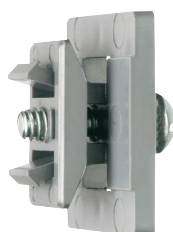

NM1000
STRUT CLIP
Strut Conduit Support