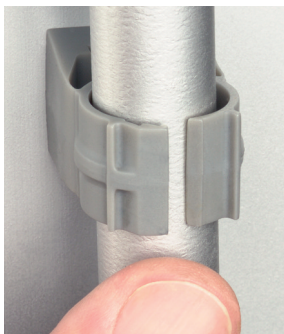

Includes 1/4"-20 stainless steel screw and strut clip (installed)

NM3100 series 0120/15M © 2020 Arlington Industries, Inc.

# UV Rated • Non-metallic QuickLATCH™

Made in USA 

*Works just like a Pipe Hanger • Easy to Install*

Mount to surface with a screw.

Press down on pipe to lock it firmly in place.

**Removable** Use screwdriver to lift tab.

Fast and easy to install, one-piece, non-metallic **QuickLATCH™** mounts to walls, metal strut and studs, and threaded rod up to 1/4-20...works with Arlington's Strut Clip™ too. *Strut Clip holds pipe hangers securely on strut.*

It fits 1/2" to 4" EMT, RIGID, IMC and PVC. The larger 2-1/2" to 4" sizes have an extra opening for the optional securing of tie wire or cable tie.

- Corrosion resistant
- Horizontal or vertical mounting
- Integral slot keeps nut from spinning