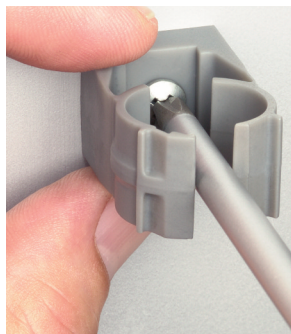

Includes 1/4"-20 stainless steel screw and strut clip (installed)

NM3100 series 0120/15M © 2020 Arlington Industries, Inc.

# UV Rated • Non-metallic QuickLATCH™

Made in USA 

*Works just like a Pipe Hanger • Easy to Install*

Mount to surface with a screw.

Press down on pipe to lock it firmly in place.

**Removable** Use screwdriver to lift tab.

Fast and easy to install, one-piece, non-metallic **QuickLATCH™** mounts to walls, metal strut and studs, and threaded rod up to 1/4-20...works with Arlington's Strut Clip™ too. *Strut Clip holds pipe hangers securely on strut.*