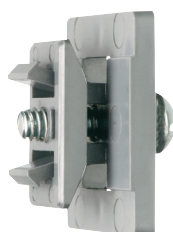

Fast and easy to install, one-piece, non-metallic **QuickLATCH™** mounts to walls, metal strut and studs, and threaded rod up to 1/4-20...works with Arlington's Strut Clip™ too. *Strut Clip holds pipe hangers securely on strut.*

It fits 1/2" to 4" EMT, RIGID, IMC and PVC. The larger 2-1/2" to 4" sizes have an extra opening for the optional securing of tie wire or cable tie.

- Corrosion resistant
- Horizontal or vertical mounting
- Integral slot keeps nut from spinning

**2-1/2" to 4"**  
Press pipe into QuickLATCH, up to the first notch to lock it in place. Then squeeze tabs together for a super-secure hold.

Catalog Number	UPC/DEI/NAED Mfg. #018997	RIGID, IMC PVC sizes	EMT size	LT size	Flex size	ENT size	Copper Tubing	Copper Pipe	Std Pkg
NM1900	54514	---	---	5/16	---	---	1/2	---	100
NM2000	54515	---	1/2	3/8	---	---	---	3/8	100
NM2005	54525	1/2	---	1/2	1/2	1/2	---	1/2	100
NM2010	54516	---	3/4	---	---	---	3/4	---	100
NM2015	54526	3/4	---	3/4	3/4	3/4	---	3/4	100
NM2020	54517	---	1	---	---	---	1	---	100
NM2025	54518	1	---	1	1	1	---	1	100
NM2030	54528	---	1-1/4	---	---	---	1-1/4	---	100
NM2040	54519	1-1/4	1-1/2	---	---	---	1-1/2	1-1/4	100
NM2045	54544	1-1/2	---	1-1/2	1-1/2	---	---	1-1/2	100
NM2150	54547	---	---	---	---	---	2	---	50
NM2050	54520	2	2	2	2	---	2	---	50
NM2060	54521	2-1/2	2-1/2	2-1/2	2-1/2	---	---	---	50
NM2070	54522	3	3	3	3	---	---	---	25
NM2080	54523	3-1/2	3-1/2	3-1/2	3-1/2	---	---	---	25
NM2090	54524	4	4	4	4	---	---	---	10

Catalog Number	UPC/DEI/NAED Mfg. #018997	Description	Unit/Std Pkg
NM1000	54615	UV rated, non-metallic clip Holds pipe hangers and/or conduit secure on strut Includes 1/4"-20 screw (installed)	100

Our QuickLATCH™ Pipe Hanger installs on Strut Clip™