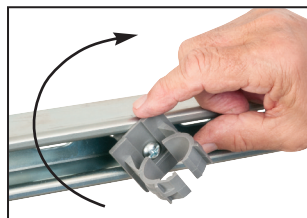

# Heavy duty, Non-Metallic QuickLATCH™

Made in USA 

**NEW!**  
more on reverse

*Installed Strut Clip • For RIGID and EMT*

**Fast, Easy Installation!**  
*Saves 20 seconds per installation*

Arlington's heavy duty NM3100 series QuickLATCH™ with *installed strut clip* holds RIGID and EMT securely on strut. Use it like a pipe hanger.

NM3100  
1/2" EMT

Stainless steel screw

One-piece QuickLATCH saves time, about 20 seconds per installation... over 33¢ each at \$60.00 per hour labor rate.

Fast and easy to install. Insert the hanger into the strut, twist to lock the pre-installed clip in place then tighten screw to secure QuickLATCH to strut. Push RIGID or EMT into the hanger to lock it in place.

1 Insert QuickLATCH into strut. The strut clip is already attached so you save time.

2 Twist QuickLATCH to seat clip in strut.

3 Tighten screw for secure installation on strut.

4 Push conduit into QuickLATCH to snap in place.

# UV Rated • Non-metallic QuickLATCH™

Made in USA 

*Works just like a Pipe Hanger • Easy to Install*

Mount to surface with a screw.

Press down on pipe to lock it firmly in place.

**Removable** Use screwdriver to lift tab.