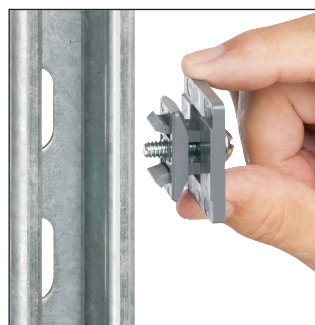

# UV Rated • Non-metallic QuickLATCH™

Made in USA 

*Works just like a Pipe Hanger • Easy to Install*

Mount to surface with a screw.

Press down on pipe to lock it firmly in place.

**Removable** Use screwdriver to lift tab.

Fast and easy to install, one-piece, non-metallic **QuickLATCH™** mounts to walls, metal strut and studs, and threaded rod up to 1/4-20...works with Arlington's Strut Clip™ too. *Strut Clip holds pipe hangers securely on strut.*

It fits 1/2" to 4" EMT, RIGID, IMC and PVC. The larger 2-1/2" to 4" sizes have an extra opening for the optional securing of tie wire or cable tie.

- Corrosion resistant
- Horizontal or vertical mounting
- Integral slot keeps nut from spinning

**2-1/2" to 4"**  
Press pipe into QuickLATCH, up to the first notch to lock it in place. Then squeeze tabs together for a super-secure hold.

Catalog Number	UPC/DEI/NAED Mfg. #018997	RIGID, IMC PVC sizes	EMT size	LT size	Flex size	ENT size	Copper Tubing	Copper Pipe	Std Pkg
NM1900	54514	---	---	5/16	---	---	1/2	---	100
NM2000	54515	---	1/2	3/8	---	---	---	3/8	100
NM2005	54525	1/2	---	1/2	1/2	1/2	---	1/2	100
NM2010	54516	---	3/4	---	---	---	3/4	---	100
NM2015	54526	3/4	---	3/4	3/4	3/4	---	3/4	100
NM2020	54517	---	1	---	---	---	1	---	100
NM2025	54518	1	---	1	1	1	---	1	100
NM2030	54528	---	1-1/4	---	---	---	1-1/4	---	100
NM2040	54519	1-1/4	1-1/2	---	---	---	1-1/2	1-1/4	100
NM2045	54544	1-1/2	---	1-1/2	1-1/2	---	---	1-1/2	100
NM2150	54547	---	---	---	---	---	2	---	50
NM2050	54520	2	2	2	2	---	2	---	50
NM2060	54521	2-1/2	2-1/2	2-1/2	2-1/2	---	---	---	50
NM2070	54522	3	3	3	3	---	---	---	25
NM2080	54523	3-1/2	3-1/2	3-1/2	3-1/2	---	---	---	25
NM2090	54524	4	4	4	4	---	---	---	10