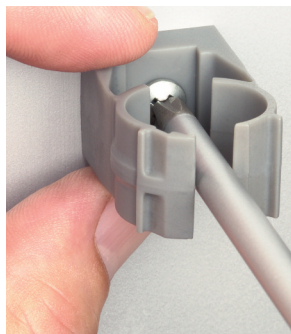

UV Rated • Non-metallic QuickLATCH™

Made in USA

Works just like a Pipe Hanger • Easy to Install

Mount to surface with a screw.