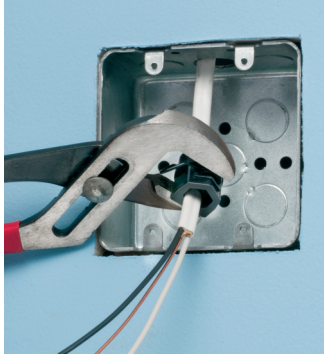

NMR840 installs from *INSIDE* the box – or from *OUTSIDE* the box.

Installation is easy *and secure!*

Once inserted into the connector slot and locked down, the wedge holds cable securely in place...no pullout!

Feed cable through the knockout, then into the connector.

Insert wedge in slot in connector. Lock tight with pliers.

Push assembly into box...

Done!

...or New Work

Feed cable into connector.

Insert wedge into slot in connector. Lock tight with pliers.