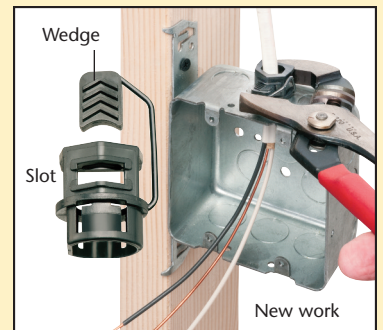

NMR840 installs from *INSIDE* the box – or from *OUTSIDE* the box.

Installation is easy *and secure!*

Once inserted into the connector slot and locked down, the wedge holds cable securely in place...no pullout!

Non-Metallic Push-In Connector

Made in USA 

NEW!
more on
reverse

For NM and Flexible Cord Installations in New Work and Retrofit

Arlington's **NMR840** offers easy, push-in installation in a new box, or an installed box in an existing wall.