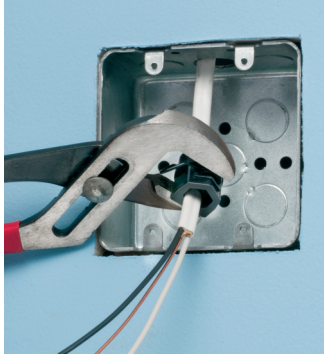

NMR840 installs from *INSIDE* the box – or from *OUTSIDE* the box.

Installation is easy *and secure!*

Once inserted into the connector slot and locked down, the wedge holds cable securely in place...no pullout!

Feed cable through the knockout, then into the connector.

Insert wedge in slot in connector. Lock tight with pliers.

Push assembly into box...

Done!

...or New Work

Feed cable into connector.

Insert wedge into slot in connector. Lock tight with pliers.

Arlington's **NMR840** offers easy, push-in installation in a new box, or an installed box in an existing wall.

NMR840 installs from *INSIDE* the box – or from *OUTSIDE* the box.

Installation is easy *and secure!*
Once inserted into the connector slot and locked down, the wedge holds cable securely in place...no pullout!