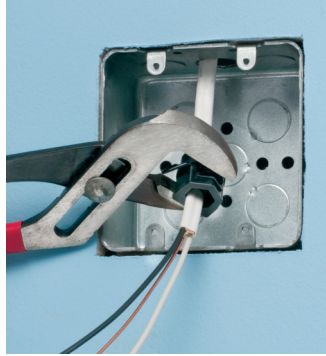

NMR840 installs from *INSIDE* the box – or from *OUTSIDE* the box.

Installation is easy *and secure!*
Once inserted into the connector slot and locked down, the wedge holds cable securely in place...no pullout!

Feed cable through the knockout, then into the connector.

Insert wedge in slot in connector. Lock tight with pliers.

Push assembly into box...

Done!

...or New Work

Feed cable into connector.

Insert wedge into slot in connector. Lock tight with pliers.