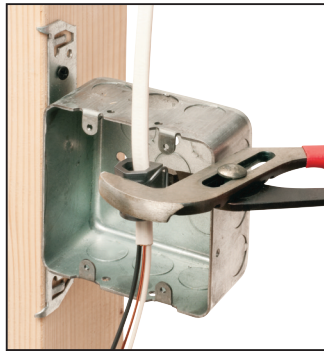

NMR840 installs from *INSIDE* the box – or from *OUTSIDE* the box.

Installation is easy *and secure!*

Once inserted into the connector slot and locked down, the wedge holds cable securely in place...no pullout!

Arlington's **NMR840** offers easy, push-in installation in a new box, or an installed box in an existing wall.

NMR840 installs from *INSIDE* the box – or from *OUTSIDE* the box.

Installation is easy *and secure!*
Once inserted into the connector slot and locked down, the wedge holds cable securely in place...no pullout!

Feed cable through the knockout, then into the connector.

Insert wedge in slot in connector. Lock tight with pliers.

Push assembly into box...

Done!

...or New Work

Feed cable into connector.

Insert wedge into slot in connector. Lock tight with pliers.

NMR840	14940	3/8	1/2	100	1000
---------------	-------	-----	-----	-----	------

Push in, non-metallic connector for installation of NM cable or flexible cord ranges: .350" to .490" in new work or an installed box in an existing wall (See cable ranges on front)