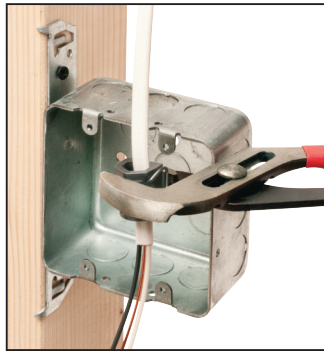

NMR840 installs from *INSIDE* the box – or from *OUTSIDE* the box.

Installation is easy *and secure!*

Once inserted into the connector slot and locked down, the wedge holds cable securely in place...no pullout!

Feed cable through the knockout, then into the connector.

Insert wedge in slot in connector. Lock tight with pliers.

Push assembly into box...

Done!

...or New Work

Feed cable into connector.

Insert wedge into slot in connector. Lock tight with pliers.

NMR840	14940	3/8	1/2	100	1000
---------------	-------	-----	-----	-----	------

Push in, non-metallic connector for installation of NM cable or flexible cord ranges: .350" to .490" in new work or an installed box in an existing wall (See cable ranges on front)

Arlington's **NMR840** offers easy, push-in installation in a new box, or an installed box in an existing wall.

NMR840 installs from *INSIDE* the box – or from *OUTSIDE* the box.

Installation is easy *and secure!*
Once inserted into the connector slot and locked down, the wedge holds cable securely in place...no pullout!