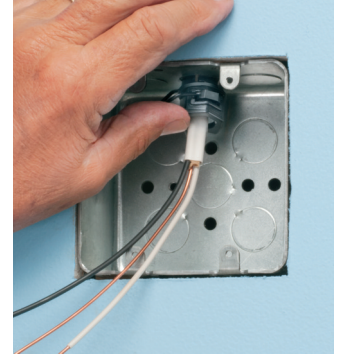

NMR840 installs from *INSIDE* the box – or from *OUTSIDE* the box.

Installation is easy *and secure!*

Once inserted into the connector slot and locked down, the wedge holds cable securely in place...no pullout!

Feed cable through the knockout, then into the connector.

Insert wedge in slot in connector. Lock tight with pliers.

Push assembly into box...

Done!

...or New Work

Feed cable into connector.

Insert wedge into slot in connector. Lock tight with pliers.

Arlington's **NMR840** offers easy, push-in installation in a new box, or an installed box in an existing wall.

NMR840 installs from *INSIDE* the box – or from *OUTSIDE* the box.

Installation is easy *and secure!*
Once inserted into the connector slot and locked down, the wedge holds cable securely in place...no pullout!