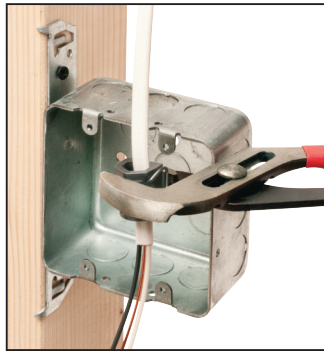

NMR840 installs from *INSIDE* the box – or from *OUTSIDE* the box.

Installation is easy *and secure!*

Once inserted into the connector slot and locked down, the wedge holds cable securely in place...no pullout!

Feed cable through the knockout, then into the connector.

Insert wedge in slot in connector. Lock tight with pliers.

Push assembly into box...

Done!

...or New Work

Feed cable into connector.

Insert wedge into slot in connector. Lock tight with pliers.

NMR840	14940	3/8	1/2	100	1000
---------------	-------	-----	-----	-----	------

Push in, non-metallic connector for installation of NM cable or flexible cord ranges: .350" to .490" in new work or an installed box in an existing wall (See cable ranges on front)