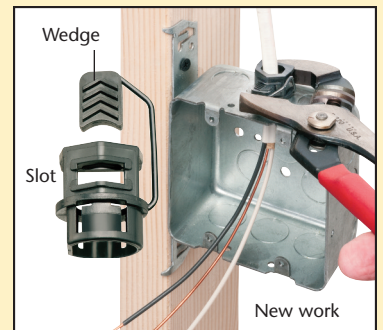

NMR840 installs from *INSIDE* the box – or from *OUTSIDE* the box.

Installation is easy *and secure!*

Once inserted into the connector slot and locked down, the wedge holds cable securely in place...no pullout!

NM841

Distributed by

1 Stauffer Industrial Park
Scranton, PA 18517
800/233.4717
Fax 570/562.0646
www.aifittings.com

Made in USA

Non-Metallic Push-In Connector

Made in USA 

NEW!
more on
reverse

For NM and Flexible Cord Installations in New Work and Retrofit

Arlington's **NMR840** offers easy, push-in installation in a new box, or an installed box in an existing wall.

NMR840 installs from *INSIDE* the box – or from *OUTSIDE* the box.

Installation is easy *and secure!*
Once inserted into the connector slot and locked down, the wedge holds cable securely in place...no pullout!