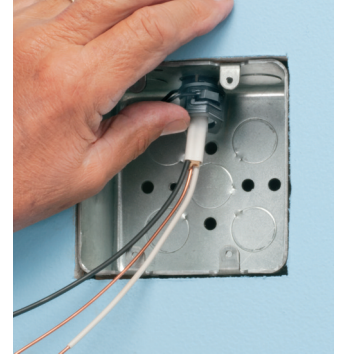

Arlington's **NMR840** offers easy, push-in installation in a new box, or an installed box in an existing wall.

NMR840 installs from *INSIDE* the box – or from *OUTSIDE* the box.

Installation is easy *and secure!*
Once inserted into the connector slot and locked down, the wedge holds cable securely in place...no pullout!

Feed cable through the knockout, then into the connector.

Insert wedge in slot in connector. Lock tight with pliers.

Push assembly into box...

Done!

...or New Work

Feed cable into connector.

Insert wedge into slot in connector. Lock tight with pliers.