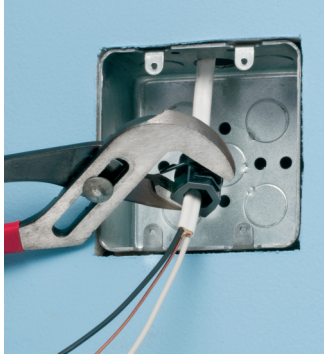

Arlington's **NMR840** offers easy, push-in installation in a new box, or an installed box in an existing wall.

NMR840 installs from *INSIDE* the box – or from *OUTSIDE* the box.

Installation is easy *and secure!*
Once inserted into the connector slot and locked down, the wedge holds cable securely in place...no pullout!

Feed cable through the knockout, then into the connector.

Insert wedge in slot in connector. Lock tight with pliers.

Push assembly into box...

Done!

...or New Work

Feed cable into connector.

Insert wedge into slot in connector. Lock tight with pliers.