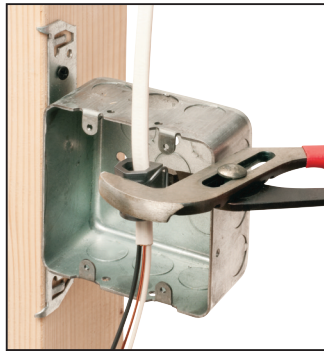

NMR840 installs from *INSIDE* the box – or from *OUTSIDE* the box.

Installation is easy *and secure!*

Once inserted into the connector slot and locked down, the wedge holds cable securely in place...no pullout!

Installation is easy *and secure!*

Once inserted into the connector slot and locked down, the wedge holds cable securely in place...no pullout!

- 3/8" trade size fits 1/2" knockout
- For NM and flexible cord:
 - (1) 14/2 flat to (1) 10/3 round cables
 - (2) 14/2 to (2) 12/2 flat cables
 - (1) 14/3 to (1) 10/3 flat cable
 - (2) 14/3 to (2) 12/3 flat cable
 - (1) 14/3 to (1) 10/3 round cable
- Cord ranges .350" to .490"
- c UL us Listed

Feed cable through the knockout, then into the connector.

Insert wedge in slot in connector. Lock tight with pliers.

Push assembly into box...

Done!

...or New Work

Feed cable into connector.

Insert wedge into slot in connector. Lock tight with pliers.

NMR840	14940	3/8	1/2	100	1000
---------------	-------	-----	-----	-----	------

Push in, non-metallic connector for installation of NM cable or flexible cord ranges: .350" to .490" in new work or an installed box in an existing wall (See cable ranges on front)