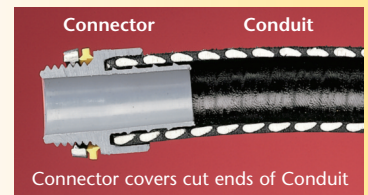

# Non-Metallic Screw-on Connectors

*Straight & 90° for Non-metallic, Liquid-tight Conduit, Type B*

**Unscrew the connector a full turn and still have a Listed liquid-tight installation!**

**NEW!**  
1" trade sizes

Straight Gray 1" NMSC100

Straight Black 1" NMSC100BL

Connector Components 90° Black 1" NMSC90100BL

Arlington's one-piece non-metallic straight and 90° **screw-on** connectors are now available in 1" trade sizes.

Designed for use on non-metallic, liquid-tight conduit, Type B and flexible non-metallic tubing, installation is fast and easy. These connectors screw on to conduit *by hand*, with *no tools* required.

The job looks great too. The outer body on NMSC series connectors overlaps the conduit, hiding the ugly cut ends when it's screwed on.

When fully tightened the internal taper squeezes onto the conduit forming a reliable liquid-tight seal. Plus, you can unscrew the connector a full turn and still have a Listed liquid-tight installation.