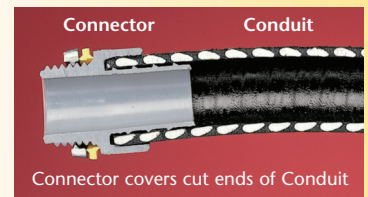

The job looks great too. The outer body on NMSC series connectors overlaps the conduit, hiding the ugly cut ends when it's screwed on.

When fully tightened the internal taper squeezes onto the conduit forming a reliable liquid-tight seal. Plus, you can unscrew the connector a full turn and still have a Listed liquid-tight installation.

1 Stauffer Industrial Park
Scranton, PA 18517
800/233.4717
Fax 570/562.0646
www.aifittings.com

NEW
1" Trade Size

Non-Metallic Screw-on Connectors

Straight & 90° for Non-metallic, Liquid-tight Conduit, Type B

Unscrew the connector a full turn and still have a Listed liquid-tight installation!

Arlington's one-piece non-metallic straight and 90° **screw-on** connectors are now available in 1" trade sizes.

Designed for use on non-metallic, liquid-tight conduit, Type B and flexible non-metallic tubing, installation is fast and easy. These connectors screw on to conduit *by hand*, with *no tools* required.