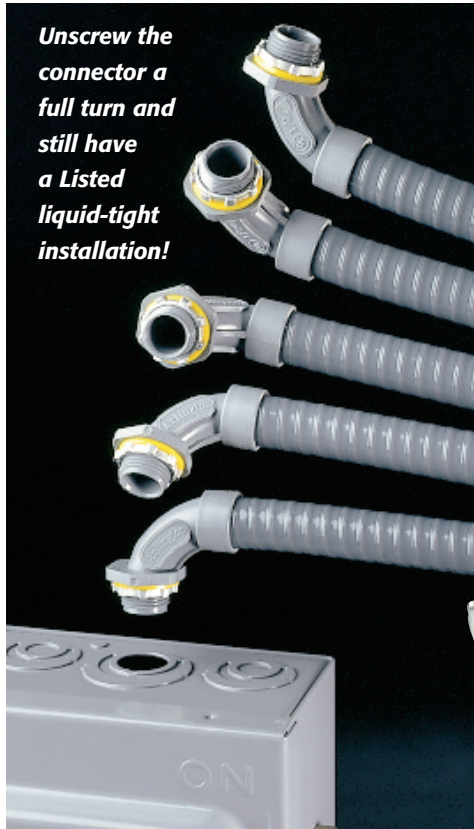

NEW
1" Trade Size

Non-Metallic Screw-on Connectors

Straight & 90° for Non-metallic, Liquid-tight Conduit, Type B

Unscrew the connector a full turn and still have a Listed liquid-tight installation!

NEW!
1" trade sizes

Straight Black 1" NMSC100BL

Straight Gray 1" NMSC100

Connector Components 90° Black 1" NMSC90100BL

Arlington's one-piece non-metallic straight and 90° **screw-on** connectors are now available in 1" trade sizes.

Designed for use on non-metallic, liquid-tight conduit, Type B and flexible non-metallic tubing, installation is fast and easy. These connectors screw on to conduit *by hand*, with *no tools* required.

The job looks great too. The outer body on NMSC series connectors overlaps the conduit, hiding the ugly cut ends when it's screwed on.

When fully tightened the internal taper squeezes onto the conduit forming a reliable liquid-tight seal. Plus, you can unscrew the connector a full turn and still have a Listed liquid-tight installation.