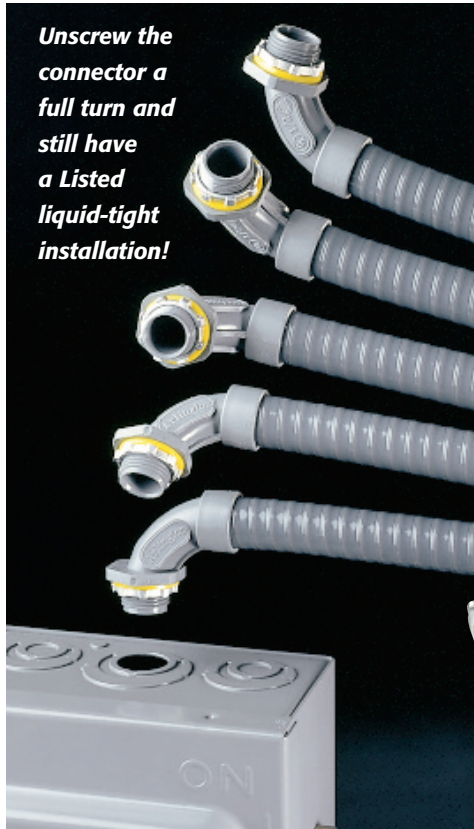

The job looks great too. The outer body on NMSC series connectors overlaps the conduit, hiding the ugly cut ends when it's screwed on.

When fully tightened the internal taper squeezes onto the conduit forming a reliable liquid-tight seal. Plus, you can unscrew the connector a full turn and still have a Listed liquid-tight installation.

Unscrew the connector a full turn and still have a Listed liquid-tight installation!

NEW!
1" trade sizes

Straight Black 1" NMSC100BL

Straight Gray 1" NMSC100

Connector Components 90° Black 1" NMSC90100BL

Arlington's one-piece non-metallic straight and 90° **screw-on** connectors are now available in 1" trade sizes.

Designed for use on non-metallic, liquid-tight conduit, Type B and flexible non-metallic tubing, installation is fast and easy. These connectors screw on to conduit *by hand*, with *no tools* required.