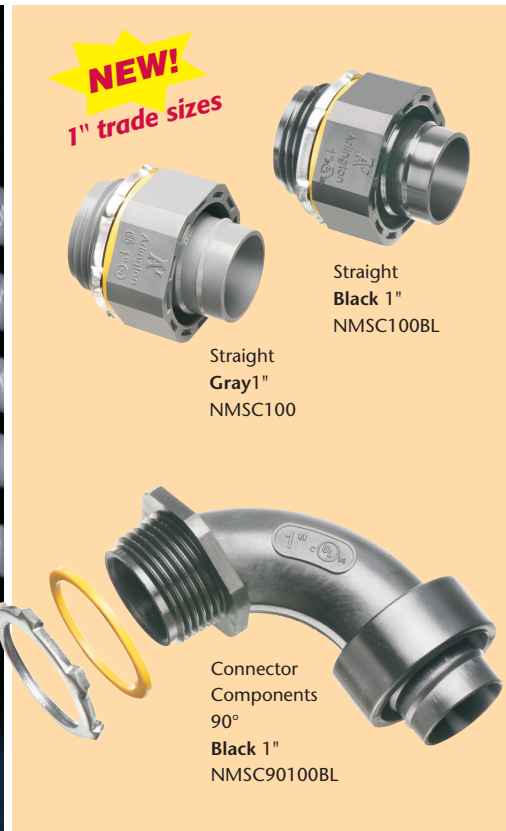

NEW
1" Trade Size

Non-Metallic Screw-on Connectors

Straight & 90° for Non-metallic, Liquid-tight Conduit, Type B

Unscrew the connector a full turn and still have a Listed liquid-tight installation!

NEW!
1" trade sizes

Straight Black 1" NMSC100BL

Straight Gray 1" NMSC100

Connector Components 90° Black 1" NMSC90100BL

Arlington's one-piece non-metallic straight and 90° **screw-on** connectors are now available in 1" trade sizes.

Designed for use on non-metallic, liquid-tight conduit, Type B and flexible non-metallic tubing, installation is fast and easy. These connectors screw on to conduit *by hand*, with *no tools* required.

The job looks great too. The outer body on NMSC series connectors overlaps the conduit, hiding the ugly cut ends when it's screwed on.

When fully tightened the internal taper squeezes onto the conduit forming a reliable liquid-tight seal. Plus, you can unscrew the connector a full turn and still have a Listed liquid-tight installation.