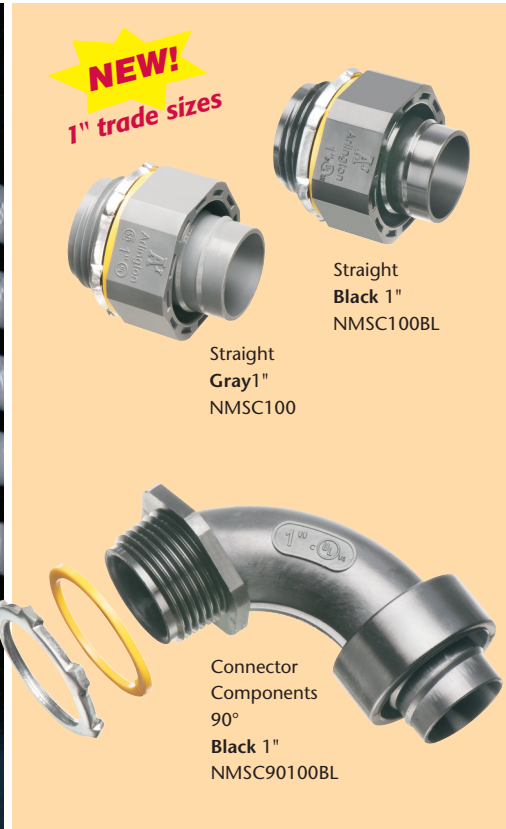

The job looks great too. The outer body on NMSC series connectors overlaps the conduit, hiding the ugly cut ends when it's screwed on.

When fully tightened the internal taper squeezes onto the conduit forming a reliable liquid-tight seal. Plus, you can unscrew the connector a full turn and still have a Listed liquid-tight installation.

1 Stauffer Industrial Park
Scranton, PA 18517
800/233.4717
Fax 570/562.0646
www.aifittings.com

NEW
1" Trade Size

Non-Metallic Screw-on Connectors

Straight & 90° for Non-metallic, Liquid-tight Conduit, Type B

Unscrew the connector a full turn and still have a Listed liquid-tight installation!

NEW!
1" trade sizes

Straight Black 1" NMSC100BL

Straight Gray 1" NMSC100

Connector Components 90° Black 1" NMSC90100BL

Arlington's one-piece non-metallic straight and 90° **screw-on** connectors are now available in 1" trade sizes.