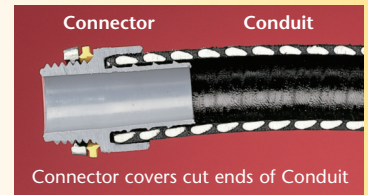

The job looks great too. The outer body on NMSC series connectors overlaps the conduit, hiding the ugly cut ends when it's screwed on.

When fully tightened the internal taper squeezes onto the conduit forming a reliable liquid-tight seal. Plus, you can unscrew the connector a full turn and still have a Listed liquid-tight installation.

Unscrew the connector a full turn and still have a Listed liquid-tight installation!

NEW!
1" trade sizes

Straight Black 1" NMSC100BL

Straight Gray 1" NMSC100

Connector Components 90° Black 1" NMSC90100BL

Arlington's one-piece non-metallic straight and 90° **screw-on** connectors are now available in 1" trade sizes.

Designed for use on non-metallic, liquid-tight conduit, Type B and flexible non-metallic tubing, installation is fast and easy. These connectors screw on to conduit *by hand*, with *no tools* required.