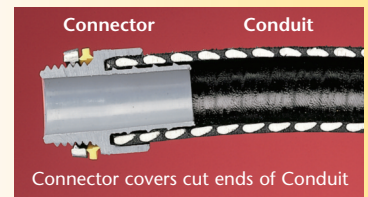

Straight Black 1" NMSC100BL

Straight Gray 1" NMSC100

Connector Components 90° Black 1" NMSC90100BL

Arlington's one-piece non-metallic straight and 90° **screw-on** connectors are now available in 1" trade sizes.

Designed for use on non-metallic, liquid-tight conduit, Type B and flexible non-metallic tubing, installation is fast and easy. These connectors screw on to conduit *by hand*, with *no tools* required.

The job looks great too. The outer body on NMSC series connectors overlaps the conduit, hiding the ugly cut ends when it's screwed on.

When fully tightened the internal taper squeezes onto the conduit forming a reliable liquid-tight seal. Plus, you can unscrew the connector a full turn and still have a Listed liquid-tight installation.