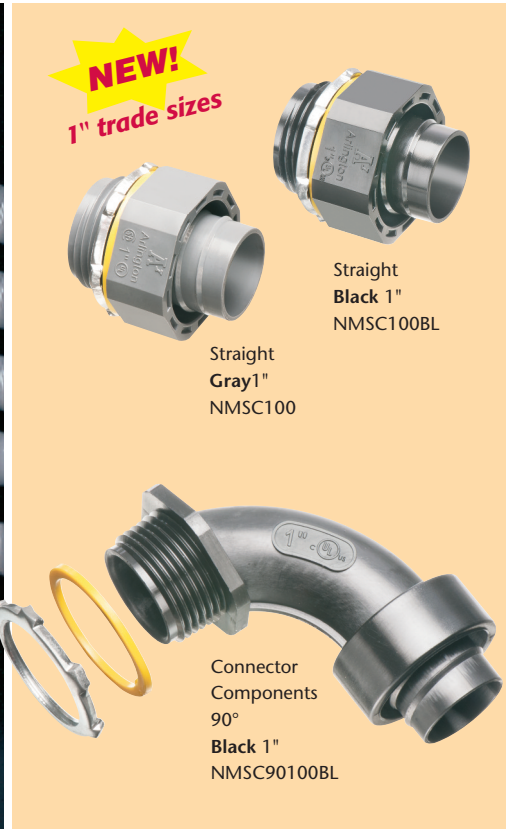

NEW
1" Trade Size

Non-Metallic Screw-on Connectors

Straight & 90° for Non-metallic, Liquid-tight Conduit, Type B

Unscrew the connector a full turn and still have a Listed liquid-tight installation!

NEW!
1" trade sizes

Straight Black 1" NMSC100BL

Straight Gray 1" NMSC100

Connector Components 90° Black 1" NMSC90100BL

Arlington's one-piece non-metallic straight and 90° **screw-on** connectors are now available in 1" trade sizes.

Designed for use on non-metallic, liquid-tight conduit, Type B and flexible non-metallic tubing, installation is fast and easy. These connectors screw on to conduit *by hand*, with *no tools* required.

The job looks great too. The outer body on NMSC series connectors overlaps the conduit, hiding the ugly cut ends when it's screwed on.

When fully tightened the internal taper squeezes onto the conduit forming a reliable liquid-tight seal. Plus, you can unscrew the connector a full turn and still have a Listed liquid-tight installation.