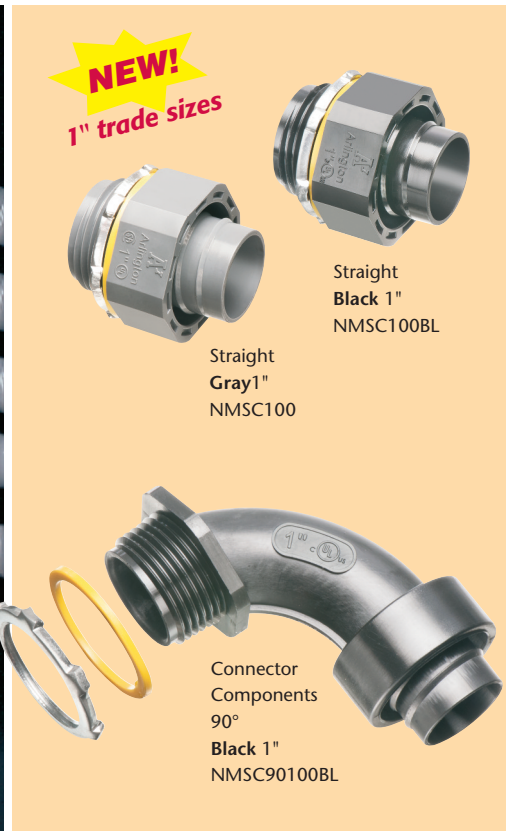

**NEW**  
1" Trade Size

# Non-Metallic Screw-on Connectors

*Straight & 90° for Non-metallic, Liquid-tight Conduit, Type B*

**Unscrew the connector a full turn and still have a Listed liquid-tight installation!**

**NEW!**  
1" trade sizes

Straight Black 1" NMSC100BL  
Straight Gray 1" NMSC100

Connector Components 90° Black 1" NMSC90100BL

Arlington's one-piece non-metallic straight and 90° **screw-on** connectors are now available in 1" trade sizes.

The job looks great too. The outer body on NMSC series connectors overlaps the conduit, hiding the ugly cut ends when it's screwed on.

When fully tightened the internal taper squeezes onto the conduit forming a reliable liquid-tight seal. Plus, you can unscrew the connector a full turn and still have a Listed liquid-tight installation.