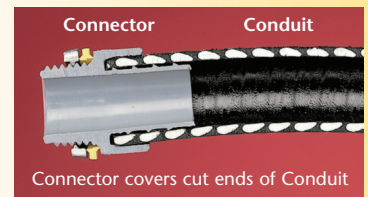

# Non-Metallic Screw-on Connectors

*Straight & 90° for Non-metallic, Liquid-tight Conduit, Type B*

**Unscrew the connector a full turn and still have a Listed liquid-tight installation!**

**NEW!**  
1" trade sizes

Straight Black 1" NMSC100BL  
Straight Gray 1" NMSC100

Connector Components 90° Black 1" NMSC90100BL

Arlington's one-piece non-metallic straight and 90° **screw-on** connectors are now available in 1" trade sizes.

Designed for use on non-metallic, liquid-tight conduit, Type B and flexible non-metallic tubing, installation is fast and easy. These connectors screw on to conduit *by hand*, with *no tools* required.

The job looks great too. The outer body on NMSC series connectors overlaps the conduit, hiding the ugly cut ends when it's screwed on.

When fully tightened the internal taper squeezes onto the conduit forming a reliable liquid-tight seal. Plus, you can unscrew the connector a full turn and still have a Listed liquid-tight installation.