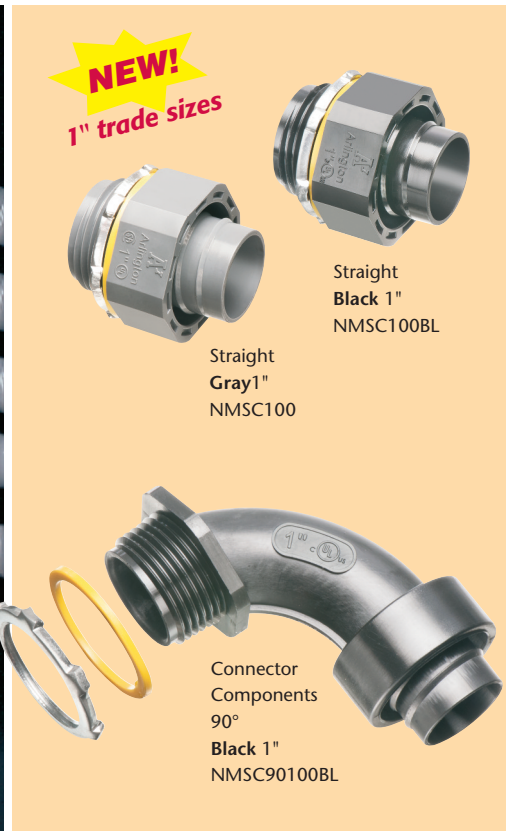

**NEW**  
1" Trade Size

# Non-Metallic Screw-on Connectors

*Straight & 90° for Non-metallic, Liquid-tight Conduit, Type B*

Unscrew the connector a full turn and still have a Listed liquid-tight installation!

**NEW!**  
1" trade sizes

Straight Gray 1" NMSC100

Straight Black 1" NMSC100BL

Connector Components 90° Black 1" NMSC90100BL

Arlington's one-piece non-metallic straight and 90° **screw-on** connectors are now available in 1" trade sizes.

The job looks great too. The outer body on NMSC series connectors overlaps the conduit, hiding the ugly cut ends when it's screwed on.

When fully tightened the internal taper squeezes onto the conduit forming a reliable liquid-tight seal. Plus, you can unscrew the connector a full turn and still have a Listed liquid-tight installation.