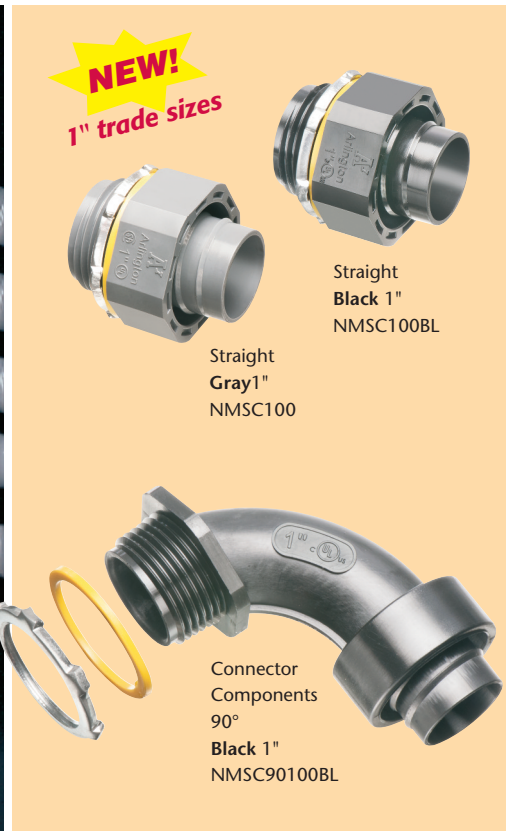

**NEW**  
1" Trade Size

# Non-Metallic Screw-on Connectors

*Straight & 90° for Non-metallic, Liquid-tight Conduit, Type B*

Unscrew the connector a full turn and still have a Listed liquid-tight installation!

**NEW!**  
1" trade sizes

Straight Black 1" NMSC100BL

Straight Gray 1" NMSC100

Connector Components 90° Black 1" NMSC90100BL

Arlington's one-piece non-metallic straight and 90° **screw-on** connectors are now available in 1" trade sizes.

The job looks great too. The outer body on NMSC series connectors overlaps the conduit, hiding the ugly cut ends when it's screwed on.

When fully tightened the internal taper squeezes onto the conduit forming a reliable liquid-tight seal. Plus, you can unscrew the connector a full turn and still have a Listed liquid-tight installation.