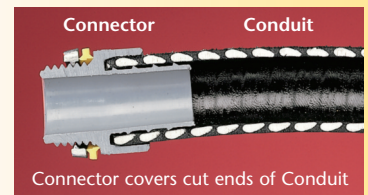

# Non-Metallic Screw-on Connectors

*Straight & 90° for Non-metallic, Liquid-tight Conduit, Type B*

Unscrew the connector a full turn and still have a Listed liquid-tight installation!

**NEW!**  
1" trade sizes

Straight Gray 1" NMSC100

Straight Black 1" NMSC100BL

Connector Components 90° Black 1" NMSC90100BL

Arlington's one-piece non-metallic straight and 90° **screw-on** connectors are now available in 1" trade sizes.

Designed for use on non-metallic, liquid-tight conduit, Type B and flexible non-metallic tubing, installation is fast and easy. These connectors screw on to conduit *by hand*, with *no tools* required.

The job looks great too. The outer body on NMSC series connectors overlaps the conduit, hiding the ugly cut ends when it's screwed on.

When fully tightened the internal taper squeezes onto the conduit forming a reliable liquid-tight seal. Plus, you can unscrew the connector a full turn and still have a Listed liquid-tight installation.