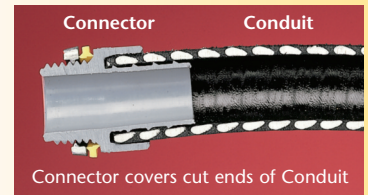

# Non-Metallic Screw-on Connectors

*Straight & 90° for Non-metallic, Liquid-tight Conduit, Type B*

Unscrew the connector a full turn and still have a Listed liquid-tight installation!

**NEW!**  
1" trade sizes

Straight Black 1" NMSC100BL

Straight Gray 1" NMSC100

Connector Components 90° Black 1" NMSC90100BL

Arlington's one-piece non-metallic straight and 90° **screw-on** connectors are now available in 1" trade sizes.

Designed for use on non-metallic, liquid-tight conduit, Type B and flexible non-metallic tubing, installation is fast and easy. These connectors screw on to conduit *by hand*, with *no tools* required.

The job looks great too. The outer body on NMSC series connectors overlaps the conduit, hiding the ugly cut ends when it's screwed on.

When fully tightened the internal taper squeezes onto the conduit forming a reliable liquid-tight seal. Plus, you can unscrew the connector a full turn and still have a Listed liquid-tight installation.