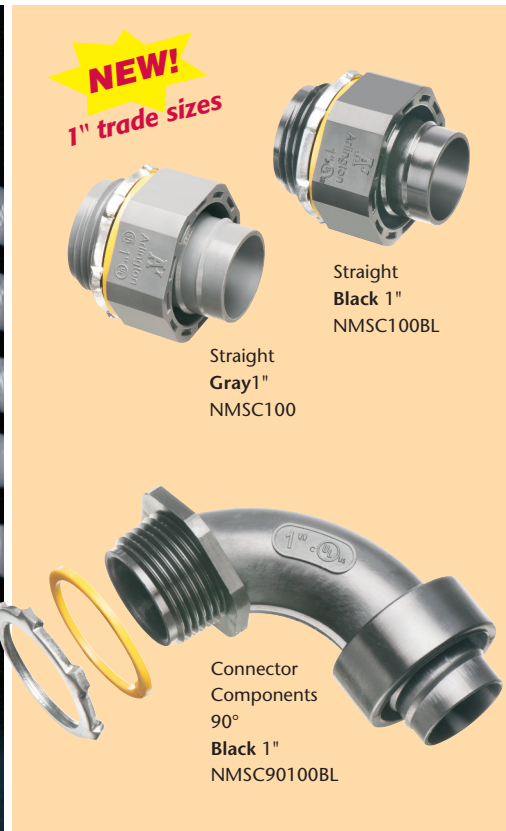

# Non-Metallic Screw-on Connectors

*Straight & 90° for Non-metallic, Liquid-tight Conduit, Type B*

Unscrew the connector a full turn and still have a Listed liquid-tight installation!

**NEW!**  
1" trade sizes

Straight Gray 1" NMSC100

Straight Black 1" NMSC100BL

Connector Components 90° Black 1" NMSC90100BL

Arlington's one-piece non-metallic straight and 90° **screw-on** connectors are now available in 1" trade sizes.

The job looks great too. The outer body on NMSC series connectors overlaps the conduit, hiding the ugly cut ends when it's screwed on.

When fully tightened the internal taper squeezes onto the conduit forming a reliable liquid-tight seal. Plus, you can unscrew the connector a full turn and still have a Listed liquid-tight installation.