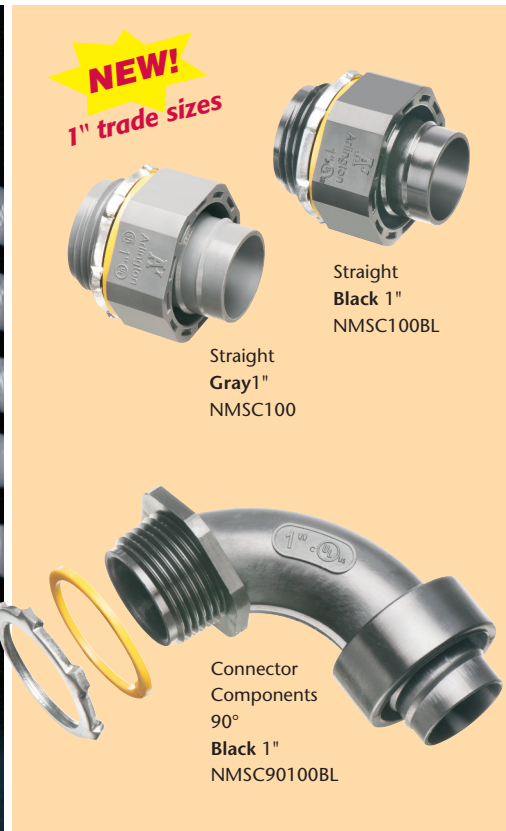

# Non-Metallic Screw-on Connectors

*Straight & 90° for Non-metallic, Liquid-tight Conduit, Type B*

Unscrew the connector a full turn and still have a Listed liquid-tight installation!

**NEW!**  
1" trade sizes

Straight Black 1" NMSC100BL

Straight Gray 1" NMSC100

Connector Components 90° Black 1" NMSC90100BL

Arlington's one-piece non-metallic straight and 90° **screw-on** connectors are now available in 1" trade sizes.

The job looks great too. The outer body on NMSC series connectors overlaps the conduit, hiding the ugly cut ends when it's screwed on.

When fully tightened the internal taper squeezes onto the conduit forming a reliable liquid-tight seal. Plus, you can unscrew the connector a full turn and still have a Listed liquid-tight installation.