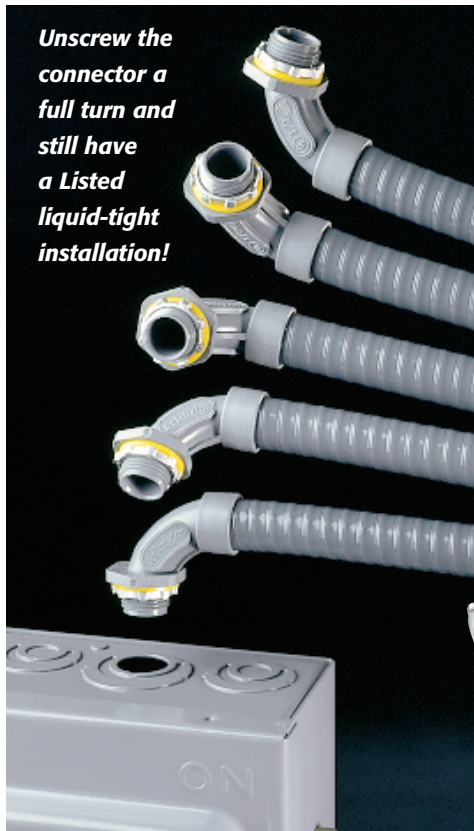

# Non-Metallic Screw-on Connectors

*Straight & 90° for Non-metallic, Liquid-tight Conduit, Type B*

**Unscrew the connector a full turn and still have a Listed liquid-tight installation!**

**NEW!**  
1" trade sizes

Designed for use on non-metallic, liquid-tight conduit, Type B and flexible non-metallic tubing, installation is fast and easy. These connectors screw on to conduit *by hand*, with *no tools* required.

The job looks great too. The outer body on NMSC series connectors overlaps the conduit, hiding the ugly cut ends when it's screwed on.

When fully tightened the internal taper squeezes onto the conduit forming a reliable liquid-tight seal. Plus, you can unscrew the connector a full turn and still have a Listed liquid-tight installation.