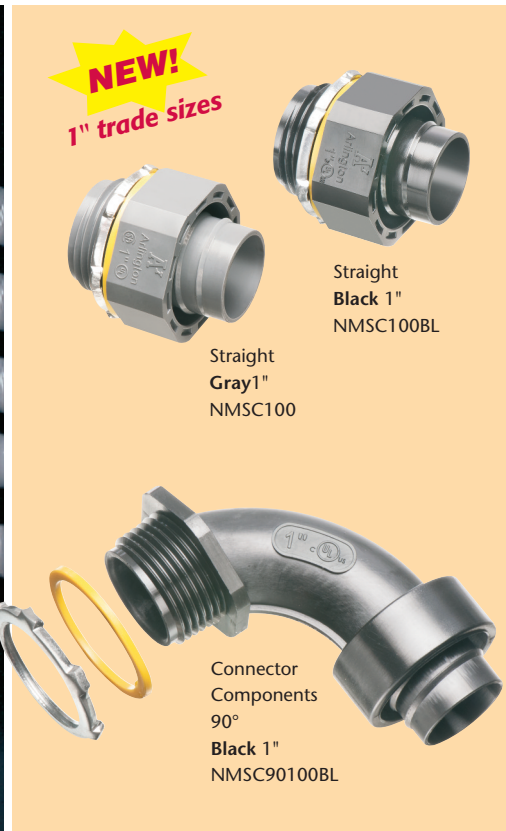

**NEW**  
1" Trade Size

# Non-Metallic Screw-on Connectors

*Straight & 90° for Non-metallic, Liquid-tight Conduit, Type B*

**Unscrew the connector a full turn and still have a Listed liquid-tight installation!**

**NEW!**  
1" trade sizes

Straight Black 1" NMSC100BL

Straight Gray 1" NMSC100

Connector Components 90° Black 1" NMSC90100BL

Arlington's one-piece non-metallic straight and 90° **screw-on** connectors are now available in 1" trade sizes.

The job looks great too. The outer body on NMSC series connectors overlaps the conduit, hiding the ugly cut ends when it's screwed on.

When fully tightened the internal taper squeezes onto the conduit forming a reliable liquid-tight seal. Plus, you can unscrew the connector a full turn and still have a Listed liquid-tight installation.