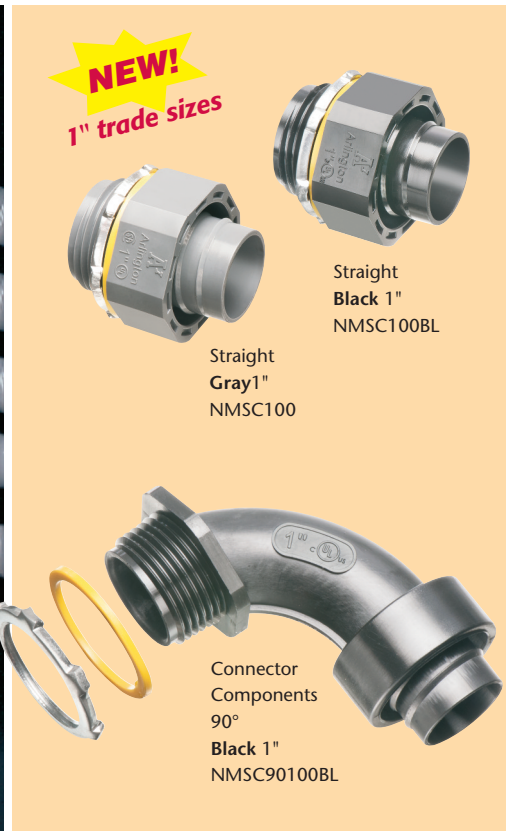

The job looks great too. The outer body on NMSC series connectors overlaps the conduit, hiding the ugly cut ends when it's screwed on.

When fully tightened the internal taper squeezes onto the conduit forming a reliable liquid-tight seal. Plus, you can unscrew the connector a full turn and still have a Listed liquid-tight installation.

1 Stauffer Industrial Park
Scranton, PA 18517
800/233.4717
Fax 570/562.0646
www.aifittings.com

NEW
1" Trade Size

Non-Metallic Screw-on Connectors

Straight & 90° for Non-metallic, Liquid-tight Conduit, Type B

Unscrew the connector a full turn and still have a Listed liquid-tight installation!

NEW!
1" trade sizes

Straight Black 1" NMSC100BL

Straight Gray 1" NMSC100

Connector Components 90° Black 1" NMSC90100BL

Arlington's one-piece non-metallic straight and 90° **screw-on** connectors are now available in 1" trade sizes.