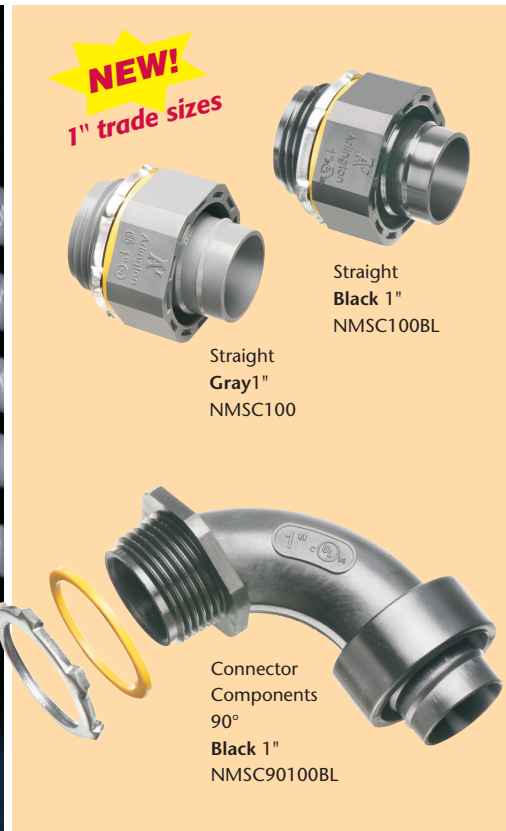

NEW
1" Trade Size

Non-Metallic Screw-on Connectors

Straight & 90° for Non-metallic, Liquid-tight Conduit, Type B

Unscrew the connector a full turn and still have a Listed liquid-tight installation!

NEW!
1" trade sizes

Straight Gray 1" NMSC100

Straight Black 1" NMSC100BL

Connector Components 90° Black 1" NMSC90100BL

Arlington's one-piece non-metallic straight and 90° **screw-on** connectors are now available in 1" trade sizes.

Designed for use on non-metallic, liquid-tight conduit, Type B and flexible non-metallic tubing, installation is fast and easy. These connectors screw on to conduit *by hand*, with *no tools* required.

The job looks great too. The outer body on NMSC series connectors overlaps the conduit, hiding the ugly cut ends when it's screwed on.

When fully tightened the internal taper squeezes onto the conduit forming a reliable liquid-tight seal. Plus, you can unscrew the connector a full turn and still have a Listed liquid-tight installation.