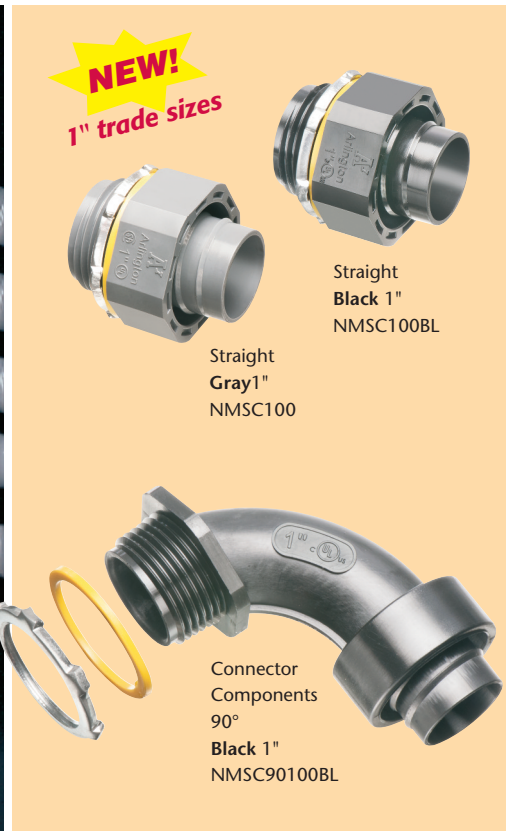

NEW
1" Trade Size

Non-Metallic Screw-on Connectors

Straight & 90° for Non-metallic, Liquid-tight Conduit, Type B

Unscrew the connector a full turn and still have a Listed liquid-tight installation!

NEW!
1" trade sizes

Straight Black 1" NMSC100BL
Straight Gray 1" NMSC100

Connector Components 90° Black 1" NMSC90100BL

Arlington's one-piece non-metallic straight and 90° **screw-on** connectors are now available in 1" trade sizes.

Designed for use on non-metallic, liquid-tight conduit, Type B and flexible non-metallic tubing, installation is fast and easy. These connectors screw on to conduit *by hand*, with *no tools* required.

The job looks great too. The outer body on NMSC series connectors overlaps the conduit, hiding the ugly cut ends when it's screwed on.

When fully tightened the internal taper squeezes onto the conduit forming a reliable liquid-tight seal. Plus, you can unscrew the connector a full turn and still have a Listed liquid-tight installation.