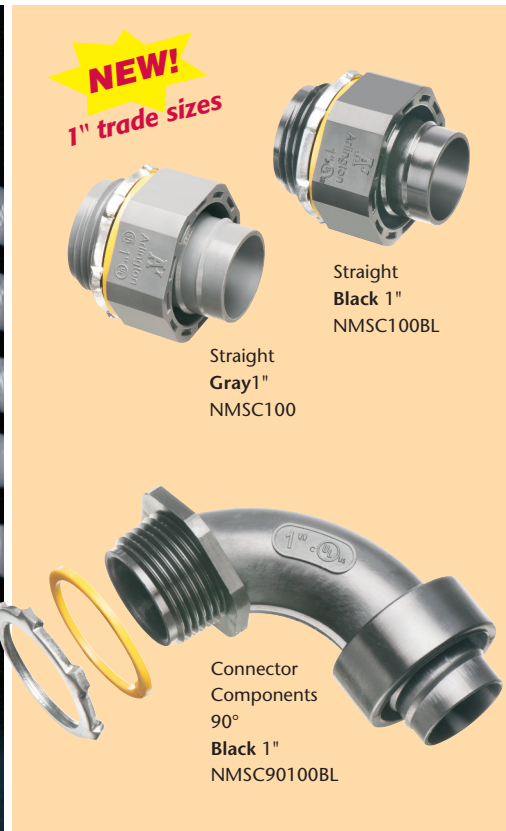

# Non-Metallic Screw-on Connectors

*Straight & 90° for Non-metallic, Liquid-tight Conduit, Type B*

**Unscrew the connector a full turn and still have a Listed liquid-tight installation!**

**NEW!**  
1" trade sizes

Straight Black 1" NMSC100BL

Straight Gray 1" NMSC100

Connector Components 90° Black 1" NMSC90100BL

Arlington's one-piece non-metallic straight and 90° **screw-on** connectors are now available in 1" trade sizes.

The job looks great too. The outer body on NMSC series connectors overlaps the conduit, hiding the ugly cut ends when it's screwed on.

When fully tightened the internal taper squeezes onto the conduit forming a reliable liquid-tight seal. Plus, you can unscrew the connector a full turn and still have a Listed liquid-tight installation.