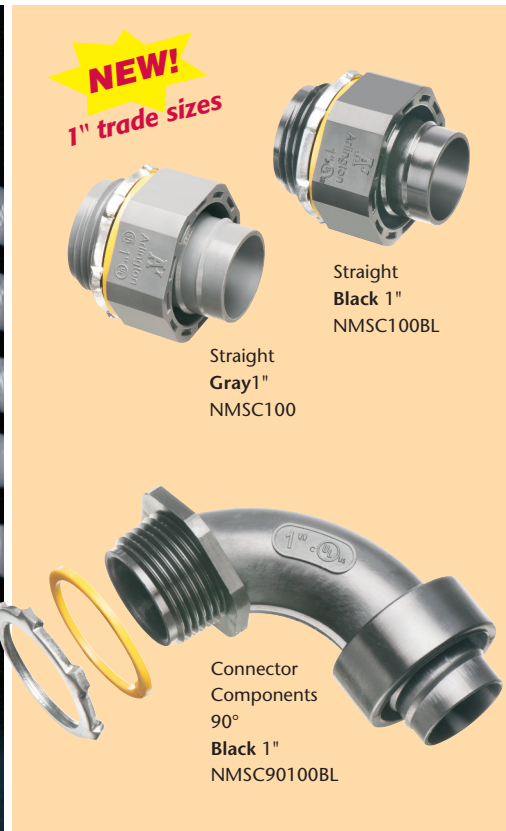

NEW!
1" trade sizes

Straight Black 1" NMSC100BL

Straight Gray 1" NMSC100

Connector Components 90° Black 1" NMSC90100BL

Arlington's one-piece non-metallic straight and 90° **screw-on** connectors are now available in 1" trade sizes.

Designed for use on non-metallic, liquid-tight conduit, Type B and flexible non-metallic tubing, installation is fast and easy. These connectors screw on to conduit *by hand*, with *no tools* required.

The job looks great too. The outer body on NMSC series connectors overlaps the conduit, hiding the ugly cut ends when it's screwed on.