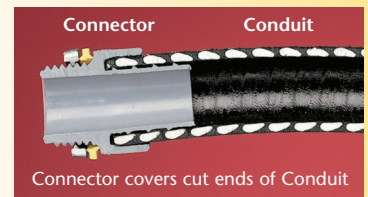

NEW
1" Trade Size

Non-Metallic Screw-on Connectors

Straight & 90° for Non-metallic, Liquid-tight Conduit, Type B

Unscrew the connector a full turn and still have a Listed liquid-tight installation!

NEW!
1" trade sizes

Straight Gray 1" NMSC100

Straight Black 1" NMSC100BL

Connector Components 90° Black 1" NMSC90100BL

Arlington's one-piece non-metallic straight and 90° **screw-on** connectors are now available in 1" trade sizes.

Designed for use on non-metallic, liquid-tight conduit, Type B and flexible non-metallic tubing, installation is fast and easy. These connectors screw on to conduit *by hand*, with *no tools* required.

The job looks great too. The outer body on NMSC series connectors overlaps the conduit, hiding the ugly cut ends when it's screwed on.

When fully tightened the internal taper squeezes onto the conduit forming a reliable liquid-tight seal. Plus, you can unscrew the connector a full turn and still have a Listed liquid-tight installation.