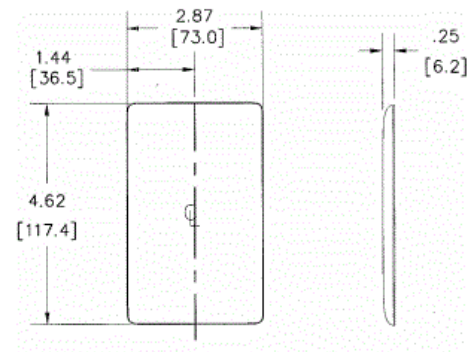

### Specifications

Material	Nylon
Size	1-Gang
Thickness	.06 in. (1.5)
Mounting Screw	Steel
Height	4.63" (117.6)
Width	2.88" (73.2)