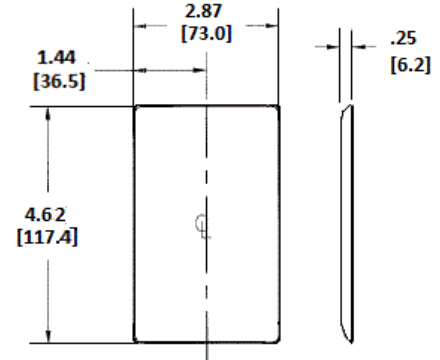

Description	Color	Catalog No.	UPC
1-Gang, Duplex Opening	Ivory	NP8I	883778102080

Listings

UL Listed
CSA Certified

Online Resources

Customer Use Drawing
eCatalog

Specifications

Plate Material	Nylon
Plate Type	Wall Plate
Plate Openings	Duplex Receptacle
Mounting Screws	Steel painted, slotted head
Appearance	Smooth

Wallplates Duplex Receptacle Wallplates

HUBBELL

Features

- Reinforcement ribs for extra strength
- Captive screw feature holds mounting screw in place
- High-impact, self-extinguishing nylon material

Ordering Information