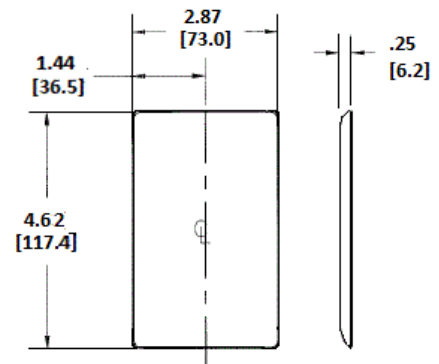

Description	Color	Catalog No.	UPC
1-Gang, Duplex Opening	White	NP8W	883778102097

Listings

UL Listed
CSA Certified

Specifications

Plate Material	Nylon
Plate Type	1-Gang
Plate Openings	Duplex Receptacle
Mounting Screws	Steel painted, slotted head
Appearance	Smooth

Ordering Information

Description	Color	Catalog No.	UPC
1-Gang, Duplex Opening	White	NP8W	883778102097

Listings

UL Listed
CSA Certified

Specifications

Plate Material	Nylon
Plate Type	1-Gang
Plate Openings	Duplex Receptacle
Mounting Screws	Steel painted, slotted head
Appearance	Smooth