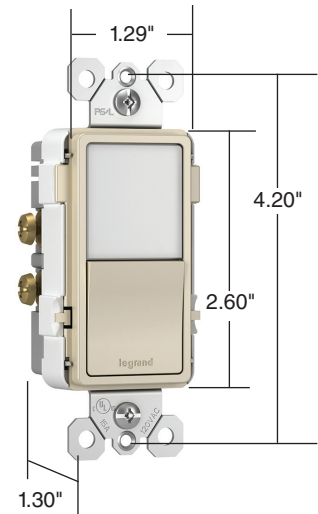

Compliance

 cULus listed. Conform to NEMA WD-1 and WD-6.

Technical Information

Performance

Electrical

Maximum Working Voltage	125V
Maximum Current Interrupting	15A
Maximum Temperature Rise	30°C

Mechanical

Terminal Identification	Terminal identification in accordance with UL20
Terminal Accommodation	Back and side wire terminals accommodate #12 and #14 AWG stranded and copper wire Push wire terminals accommodate #14 AWG
Product Identification	Ratings are a permanent part of the device

Environmental

Flammability	UL20 minimum rating
--------------	---------------------

Materials

Face	Thermoplastic
Back Body	Thermoplastic
Line Contacts	.031 Brass
Mounting Strap	.042 Zinc-Plated Steel
Tamper-Resistant Shutters	Thermoplastic
Terminal Screws	#8 Tri-Drive Steel (Neutral = Nickel-Plated Steel)
Ground Screw	#8 Hex Tri-Drive Steel; Zinc Coating with Green Chromate
Mounting Screws	Steel plated

NTL873LACC6

NTLFULL

NTLHORZ

Warranty

1 Year

Ordering Information

Night Light with Two 15A Tamper-Resistant Receptacles and Adjustable Light Levels with optional louver included

Catalog Number	Rating		Color	NEMA Config. No.	3rd Party Compliance
	A	VAC			cUL _{us}
NTL885TRICC6	15	120/125	Ivory	5-15R	•
NTL885TRWCC6	15	120/125	White	5-15R	•
NTL885TRLACC6	15	120/125	Light Almond	5-15R	•
NTL885TRBKCC6	15	120/125	Black	5-15R	•
NTL885TRNICC6	15	120/125	Nickel	5-15R	•