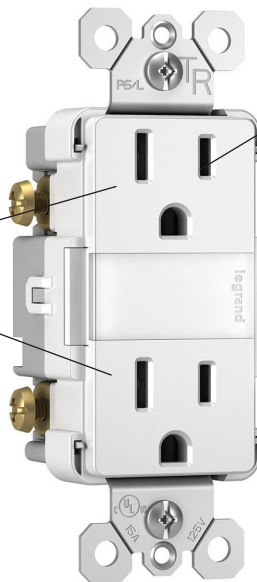

Now with black "invisi-shutters" for an invisible effect preferred by end users.

NTL885TRWCC6

- Part of the radiant® collection.
- Five adjustable light settings including OFF.
- Hidden sensor automatically controls night lights.
- Replace any standard receptacle.
- Ideal for hallways, kitchens and nurseries.
- **NTL885TR*, NTLFULL***
- **Optional louver included** for added light-level control.

Compliance

cULus listed. Conform to NEMA WD-1 and WD-6.