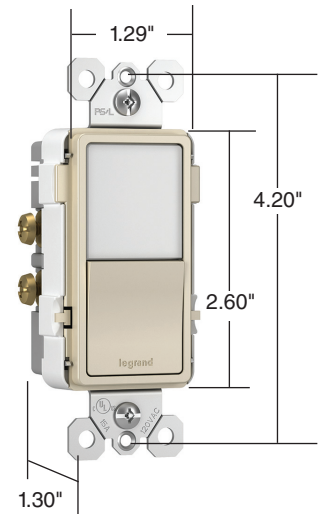

Terminal Identification	Terminal identification in accordance with UL20
Terminal Accommodation	Back and side wire terminals accommodate #12 and #14 AWG stranded and copper wire Push wire terminals accommodate #14 AWG
Product Identification	Ratings are a permanent part of the device

Environmental

Flammability	UL20 minimum rating
--------------	---------------------

Materials

Face	Thermoplastic
Back Body	Thermoplastic
Line Contacts	.031 Brass
Mounting Strap	.042 Zinc-Plated Steel
Tamper-Resistant Shutters	Thermoplastic
Terminal Screws	#8 Tri-Drive Steel (Neutral = Nickel-Plated Steel)
Ground Screw	#8 Hex Tri-Drive Steel; Zinc Coating with Green Chromate
Mounting Screws	Steel plated

NTL873LACC6

NTLFULL

NTLHORZ
Warranty

1 Year

Ordering Information

Night Light with Two 15A Tamper-Resistant Receptacles and Adjustable Light Levels with optional louver included

Catalog Number	Rating		Color	NEMA Config. No.	3rd Party Compliance
	A	VAC			cUL _{US}
NTL885TRICC6	15	120/125	Ivory	5-15R	•
NTL885TRWCC6	15	120/125	White	5-15R	•
NTL885TRLACC6	15	120/125	Light Almond	5-15R	•
NTL885TRBKCC6	15	120/125	Black	5-15R	•
NTL885TRNICC6	15	120/125	Nickel	5-15R	•