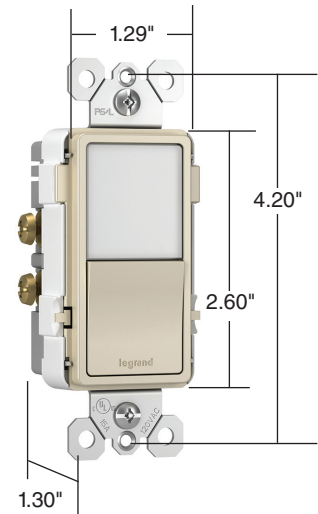

Technical Information

Performance

Electrical

Maximum Working Voltage	125V
Maximum Current Interrupting	15A
Maximum Temperature Rise	30°C

Mechanical

Terminal Identification	Terminal identification in accordance with UL20
Terminal Accommodation	Back and side wire terminals accommodate #12 and #14 AWG stranded and copper wire Push wire terminals accommodate #14 AWG
Product Identification	Ratings are a permanent part of the device

Environmental

Flammability	UL20 minimum rating

Materials

Face	Thermoplastic
Back Body	Thermoplastic
Line Contacts	.031 Brass
Mounting Strap	.042 Zinc-Plated Steel
Tamper-Resistant Shutters	Thermoplastic
Terminal Screws	#8 Tri-Drive Steel (Neutral = Nickel-Plated Steel)
Ground Screw	#8 Hex Tri-Drive Steel; Zinc Coating with Green Chromate
Mounting Screws	Steel plated

NTL873LACC6