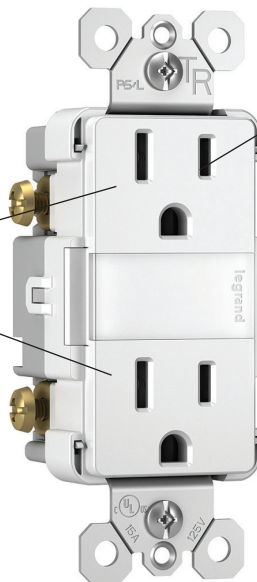

570 Applewood Crescent
Vaughan, Ontario L4K 4B4
905.738.9195
www.legrand.ca

FOLLOW US

More light levels to meet the demands of every end user and installer.

NTL885TR, NTL873*CC, NTLFULL, NTLHORZ

Installing extra nighttime convenience, control and safety is made simple with Legrand's full line of radiant® night light devices. These night lights easily replace any standard receptacle and offer adjustable light levels, as well as an optional louver for even greater light-level control. And now as part of the radiant® collection, they offer a better fit, form and finish in every hallway, kitchen or nursery.

Features & Benefits

- **Two tamper-resistant outlets** — an industry exclusive.

Now with black "invisi-shutters" for an invisible effect preferred by end users.

NTL885TRWCC6

- Part of the radiant® collection.
- Five adjustable light settings including OFF.
- Hidden sensor automatically controls night lights.
- Replace any standard receptacle.
- Ideal for hallways, kitchens and nurseries.
- **NTL885TR*, NTLFULL***
- **Optional louver included** for added light-level control.