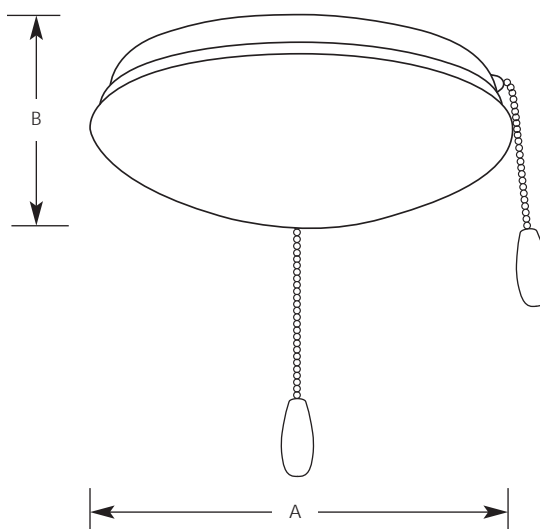

Type _____
 -20 -30 -33
 P2611

Catalog No.	Finish			Dimensions (Inches)	
	Antique Bronze	White	Cobble- stone	A	B
P2611	-20	-30	-33	10-5/8	3-7/8

Specifications:

General

- Shallow opal glass closure
- 10-9/16" dia. x 3-1/4" ht.
- Pull chain on White (-30) finish is chrome with a white fob, and on Antique Bronze (-20) and Cobblestone (-33) is antique brass with a black fob.
- Utilizes (2) 40-watt candelabra based lamps. Included.

Mounting

- Universal - use with any indoor or outdoor fan with a 1/8" IPS light kit adapter

Electrical

- Ceramic candelabra sockets
- Quick connect wiring to fan
- Prewired
- 190-watt limiter

Labeling

- UL listed for wet locations.