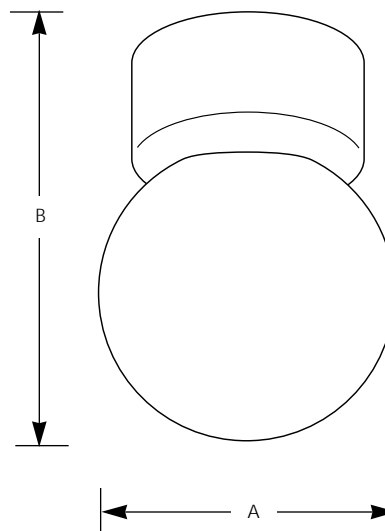

Type _____
 -30
 P3213

Catalog No.	Finish White	Lamping 1 (m) 60 w	Dimensions (Inches)	
			A	B
P3213	-30	1 (m) 60 w	6	8

Specifications:

General

- White polycarbonate canopy
- White 6" acrylic globe
- Globe screws into canopy

- UL-CUL damp location listed

Type _____
 -30
 P3213

Catalog No.	Finish White	Lamping	Dimensions (Inches)	
			A	B
P3213	-30	1 (m) 60 w	6	8

Specifications:

General

- White polycarbonate canopy
- White 6" acrylic globe
- Globe screws into canopy