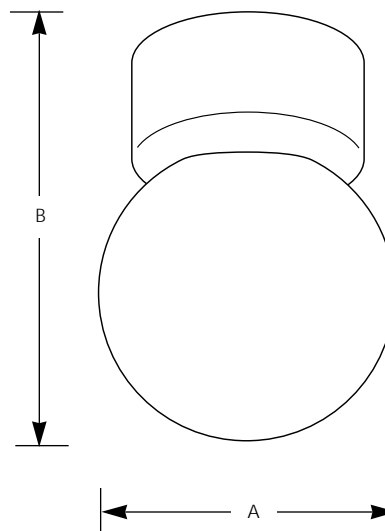

Type \_\_\_\_\_  
 -30  
 P3213

Catalog No.	Finish White	Lamping	Dimensions (Inches)	
			A	B
P3213	-30	1 (m) 60 w	6	8

**Specifications:**

General

- White polycarbonate canopy
- White 6" acrylic globe
- Globe screws into canopy

- UL-CUL damp location listed

Type \_\_\_\_\_  
 -30  
 P3213

Catalog No.	Finish White	Lamping	Dimensions (Inches)	
			A	B
P3213	-30	1 (m) 60 w	6	8

**Specifications:**

General

- White polycarbonate canopy
- White 6" acrylic globe
- Globe screws into canopy