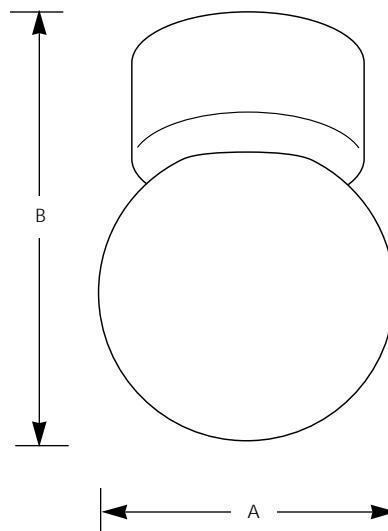

Type _____
 -30
 P3213

Catalog No.	Finish White	Lamping 1 (m) 60 w	Dimensions (Inches)	
			A	B
P3213	-30	1 (m) 60 w	6	8

Specifications:

General

- White polycarbonate canopy
- White 6" acrylic globe
- Globe screws into canopy

- UL-CUL damp location listed

Type _____
 -30
 P3213

Catalog No.	Finish White	Lamping	Dimensions (Inches)	
			A	B
P3213	-30	1 (m) 60 w	6	8

Specifications:

General

- White polycarbonate canopy
- White 6" acrylic globe
- Globe screws into canopy