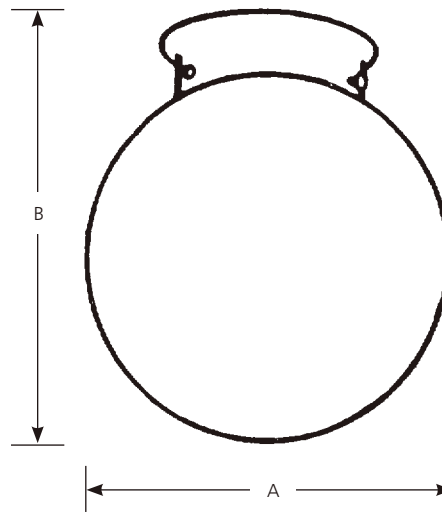

Incandescent

Glass Globes

Close-to-Ceiling

Type _____
-30
P3705

Catalog No.	Finish		Dimensions (Inches)	
	White	Lamping	A	B
P3705	-30	1 (m) 100w	8	9-1/2

Specifications:

General

- 8" white glass globe
- Globe held in place with three thumb screws
- White (-30) finish
- Steel construction

Progress Lighting
701 Millennium Blvd.
Greenville, South Carolina
29607

www.progresslighting.com

Rev. 4/11

Incandescent

Glass Globes

Close-to-Ceiling

Type _____
-30
P3705

Catalog No.	Finish		Dimensions (Inches)	
	White	Lamping	A	B
P3705	-30	1 (m) 100w	8	9-1/2

Specifications:

General

- 8" white glass globe
- Globe held in place with three thumb screws
- White (-30) finish
- Steel construction

Electrical

- Medium base phenolic socket, pre-installed
- Pre-wired

Labeling