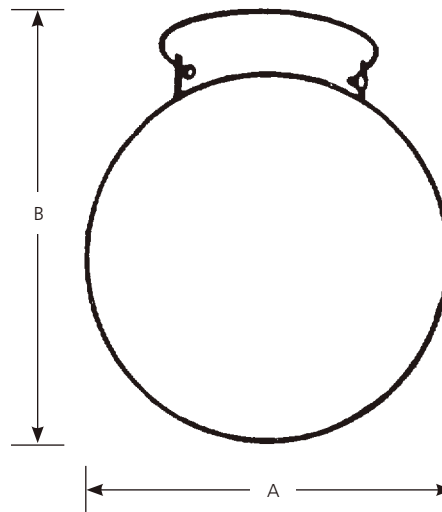

Type _____
 -30
 P3705

Catalog No.	Finish		Dimensions (Inches)	
	White	Lamping	A	B
P3705	-30	1 (m) 100w	8	9-1/2

Specifications:

General

- 8" white glass globe
- Globe held in place with three thumb screws
- White (-30) finish
- Steel construction

Electrical

- Medium base phenolic socket, pre-installed
- Pre-wired

Labeling

- UL-CUL listed

Mounting

- Ceiling mount
- Covers outlet box
- Mounting strap for outlet box included
- Top fitter diameter is 5"