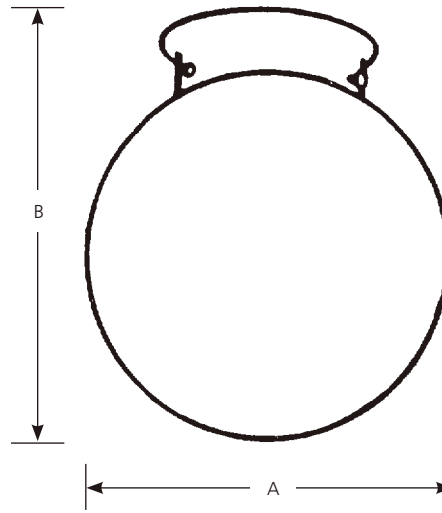

Incandescent

Glass Globes

Close-to-Ceiling

Type \_\_\_\_\_  
-30  
P3705

Catalog No.	Finish		Dimensions (Inches)	
	White	Lamping	A	B
P3705	-30	1 (m) 100w	8	9-1/2

**Specifications:**

General

- 8" white glass globe
- Globe held in place with three thumb screws
- White (-30) finish
- Steel construction

Progress Lighting  
701 Millennium Blvd.  
Greenville, South Carolina  
29607

www.progresslighting.com

Rev. 4/11

Incandescent

Glass Globes

Close-to-Ceiling

Type \_\_\_\_\_  
-30  
P3705

Catalog No.	Finish		Dimensions (Inches)	
	White	Lamping	A	B
P3705	-30	1 (m) 100w	8	9-1/2

**Specifications:**

General

- 8" white glass globe
- Globe held in place with three thumb screws
- White (-30) finish
- Steel construction

Electrical

- Medium base phenolic socket, pre-installed
- Pre-wired