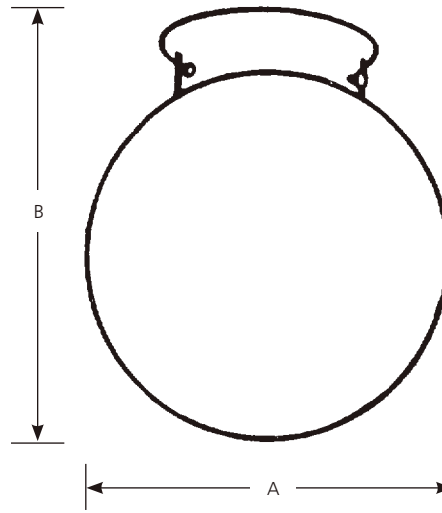

Incandescent

Glass Globes

Close-to-Ceiling

Type \_\_\_\_\_  
-30  
P3705

Catalog No.	Finish		Dimensions (Inches)	
	White	Lamping	A	B
P3705	-30	1 (m) 100w	8	9-1/2

**Specifications:**

General

- 8" white glass globe
- Globe held in place with three thumb screws
- White (-30) finish
- Steel construction

Electrical

- Medium base phenolic socket, pre-installed
- Pre-wired

Labeling

- UL-CUL listed

Mounting

- Ceiling mount
- Covers outlet box
- Mounting strap for outlet box included
- Top fitter diameter is 5"

Progress Lighting  
701 Millennium Blvd.  
Greenville, South Carolina  
29607

www.progresslighting.com

Rev. 4/11

Incandescent

Glass Globes

Close-to-Ceiling

Type \_\_\_\_\_  
-30  
P3705

Catalog No.	Finish		Dimensions (Inches)	
	White	Lamping	A	B
P3705	-30	1 (m) 100w	8	9-1/2

**Specifications:**

General

- 8" white glass globe
- Globe held in place with three thumb screws
- White (-30) finish
- Steel construction

Electrical

- Medium base phenolic socket, pre-installed
- Pre-wired