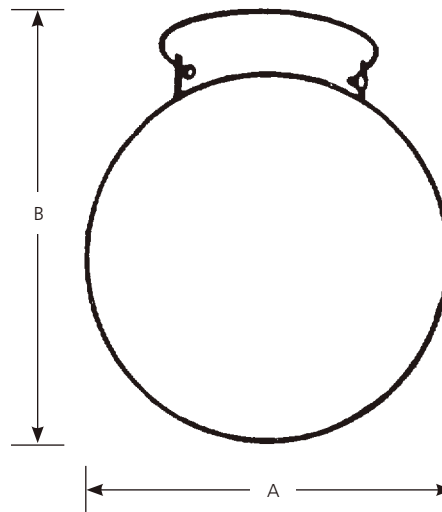

Incandescent

Glass Globes

Close-to-Ceiling

Type _____
-30
P3705

Catalog No.	Finish		Dimensions (Inches)	
	White	Lamping	A	B
P3705	-30	1 (m) 100w	8	9-1/2

Specifications:

General

- 8" white glass globe
- Globe held in place with three thumb screws
- White (-30) finish
- Steel construction

Electrical

- Medium base phenolic socket, pre-installed
- Pre-wired

Labeling

- UL-CUL listed

Mounting

- Ceiling mount
- Covers outlet box
- Mounting strap for outlet box included
- Top fitter diameter is 5"

Progress Lighting
701 Millennium Blvd.
Greenville, South Carolina
29607

www.progresslighting.com

Rev. 4/11

Incandescent

Glass Globes

Close-to-Ceiling

Type _____
-30
P3705

Catalog No.	Finish		Dimensions (Inches)	
	White	Lamping	A	B
P3705	-30	1 (m) 100w	8	9-1/2

Specifications:

General

- 8" white glass globe
- Globe held in place with three thumb screws
- White (-30) finish
- Steel construction

Electrical

- Medium base phenolic socket, pre-installed
- Pre-wired

Labeling