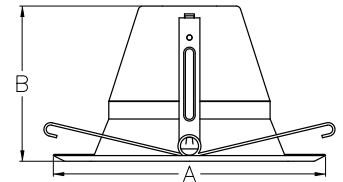

P867WL-28 5" OPEN SHOWER TRIM

Specifications:

Description:

Open shower trim

Construction:

Finish: White

Family: Progress 5IN Recessed

Lamp Quantity: 1

Lamp Type: PAR30

Lamp Wattage: 50W

Notes:

Aluminum trim

Wet location listed

Only compatible with P851-ICAT

P867WL-28

Images:

Dimensions:

A: Diameter: 6-1/2"

B: Height: 3-3/4"

P867WL-28 5" OPEN SHOWER TRIM

Specifications:

Description:

Open shower trim

Construction:

Only compatible with P851-ICAT

P867WL-28

Images:

Dimensions:

A: Diameter: 6-1/2"

B: Height: 3-3/4"