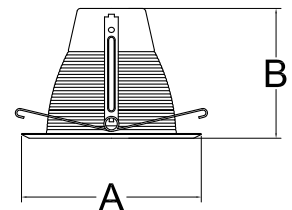

P868-28 5" STEP BAFFLE TRIM

Specifications:

Description:

Step baffle trim

Construction:

Finish: White

Family: Progress 5IN Recessed

Lamp Quantity: 1

Lamp Type: PAR30/R30

Lamp Wattage: 50W (max)

Notes:

Aluminum trim

Only compatible with P851-ICAT

P868-28

Images:

Dimensions:

A: Diameter: 6-1/2"

B: Height: 4-3/4"

P868-28 5" STEP BAFFLE TRIM

Specifications:

Description:

Step baffle trim

Construction:

Finish: White

Images:

Dimensions:

A: Diameter: 6-1/2"

B: Height: 4-3/4"