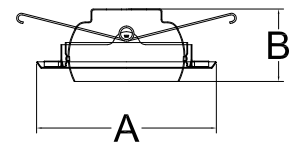

P876-28 5" EYEBALL TRIM

Specifications:

Description:

Eyeball trim

Construction:

Finish: White

Family: Progress 5IN Recessed

Lamp Quantity: 1

Lamp Type: PAR30

Lamp Wattage: 75W (max)

Notes:

Metal ring with metal eyeball

Only compatible with P851-ICAT

P876-28

Images:

Dimensions:

A: Diameter: 6-1/2"

B: Height: 2-5/8"

P876-28 5" EYEBALL TRIM

Specifications:

Description:

Eyeball trim

Construction:

Finish: White

Images:

Dimensions:

A: Diameter: 6-1/2"

B: Height: 2-5/8"