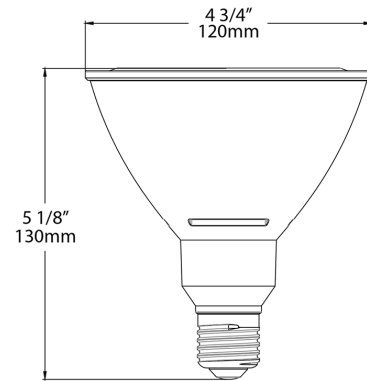

Not Lawful for Sales in California

PAR38-15-850-40D-DIM

Case and Pallet Dimensions

	QTY	LENGTH (in)	WIDTH (in)	HEIGHT (in)
CASE	6	15.1	10.2	6
PALLET	360	45.4	35.5	48.5

Dimension

Light Distribution