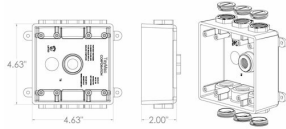

**CONFIGURATION**

Number Of Outlets: 7  
 Gangs: 2

**PRODUCT MEASUREMENTS**

Depth: 2 in.  
 Outlet Size: 1/2 in. or 3/4 in.  
 Cubic Inches (cm3): 26.5(434.3)  
 Wt. Ea. (Lbs.): 0.733

**PACKAGING**

Package Type: Shrink  
 Std. Pkg.: 6  
 Product UPC-A Labeled: Yes  
 Weight (Lbs. Per/C): 73.30  
 Ship Carton Length (in.): 13.00  
 Ship Carton Width (in.): 6.13  
 Ship Carton Height (in.): 6.13  
 Ctn Weight (Lbs.): 4.40  
 Pallet Qty: 756.00  
 UPC Number: 092326130325  
 I2of5: 40092326130323

**OUTLET BOXES**

2 in. Deep with Lugs - Seven Threaded Outlets - 4-1/2 in. x 4-1/2 in.  
N/A

**D30**

Catalog #: PDB77550GY

**APPLICATIONS**

For general use whenever weatherproof protection is required  
N/A