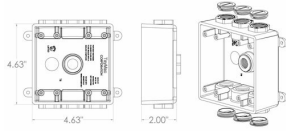

**OUTLET BOXES**

2 in. Deep with Lugs - Seven Threaded Outlets - 4-1/2 in. x 4-1/2 in.  
N/A

D30

Catalog #: PDB77550GY

**APPLICATIONS**

For general use whenever weatherproof protection is required  
N/A

**PRODUCT FEATURES**

- Durable high impact PVC construction
- Can be used with 1/2 in. or 3/4 in. conduit
- Includes 3/4 in. closure plugs and reducer bushings
- Includes gasket and mounting hardware
- Multi-lingual instructions in each package

**CONFIGURATION**

Number Of Outlets: 7  
 Gangs: 2

**PRODUCT MEASUREMENTS**

Depth: 2 in.  
 Outlet Size: 1/2 in. or 3/4 in.  
 Cubic Inches (cm3): 26.5(434.3)  
 Wt. Ea. (Lbs.): 0.733

**PACKAGING**

Package Type: Shrink  
 Std. Pkg.: 6  
 Product UPC-A Labeled: Yes  
 Weight (Lbs. Per/C): 73.30  
 Ship Carton Length (in.): 13.00  
 Ship Carton Width (in.): 6.13  
 Ship Carton Height (in.): 6.13  
 Ctn Weight (Lbs.): 4.40  
 Pallet Qty: 756.00  
 UPC Number: 092326130325  
 I2of5: 40092326130323