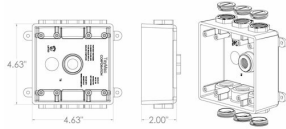

OUTLET BOXES

2 in. Deep with Lugs - Seven Threaded Outlets - 4-1/2 in. x 4-1/2 in.
N/A

D30

Catalog #: PDB77550GY

APPLICATIONS

For general use whenever weatherproof protection is required
N/A

PRODUCT FEATURES

- Durable high impact PVC construction
- Can be used with 1/2 in. or 3/4 in. conduit
- Includes 3/4 in. closure plugs and reducer bushings
- Includes gasket and mounting hardware
- Multi-lingual instructions in each package

CONFIGURATION

Number Of Outlets: 7
Gangs: 2

PRODUCT MEASUREMENTS

Depth: 2 in.
Outlet Size: 1/2 in. or 3/4 in.
Cubic Inches (cm3): 26.5(434.3)
Wt. Ea. (Lbs.): 0.733

PACKAGING

Package Type: Shrink
Std. Pkg.: 6
Product UPC-A Labeled: Yes
Weight (Lbs. Per/C): 73.30
Ship Carton Length (in.): 13.00
Ship Carton Width (in.): 6.13
Ship Carton Height (in.): 6.13
Ctn Weight (Lbs.): 4.40
Pallet Qty: 756.00
UPC Number: 092326130325
I2of5: 40092326130323