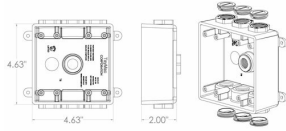

CONFIGURATION

Number Of Outlets: 7
Gangs: 2

PRODUCT MEASUREMENTS

Depth: 2 in.
Outlet Size: 1/2 in. or 3/4 in.
Cubic Inches (cm3): 26.5(434.3)
Wt. Ea. (Lbs.): 0.733

PACKAGING

Package Type: Shrink
Std. Pkg.: 6
Product UPC-A Labeled: Yes
Weight (Lbs. Per/C): 73.30
Ship Carton Length (in.): 13.00
Ship Carton Width (in.): 6.13
Ship Carton Height (in.): 6.13
Ctn Weight (Lbs.): 4.40
Pallet Qty: 756.00
UPC Number: 092326130325
I2of5: 40092326130323

OUTLET BOXES

2 in. Deep with Lugs - Seven Threaded Outlets - 4-1/2 in. x 4-1/2 in.
N/A

D30

Catalog #: PDB77550GY

APPLICATIONS

For general use whenever weatherproof protection is required
N/A

PRODUCT FEATURES