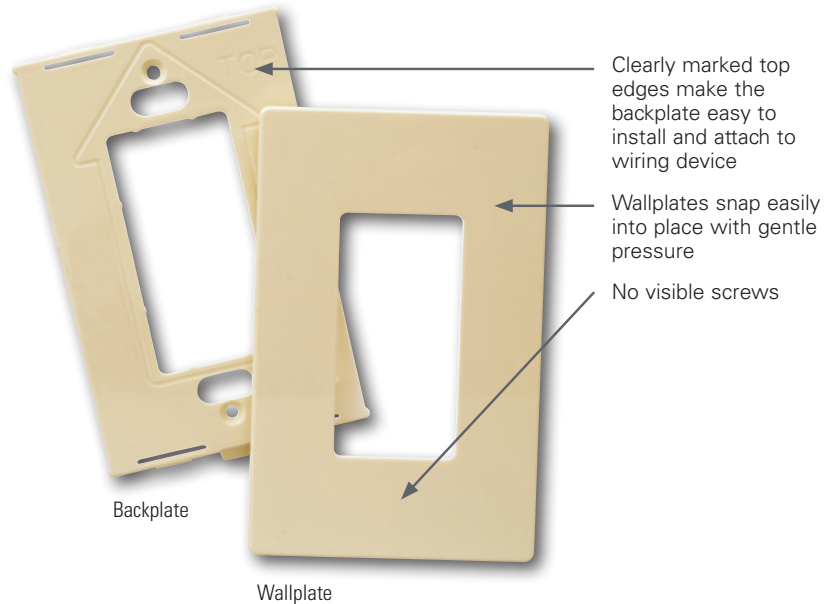

Eaton's wiring devices  
Screwless wallplates

Sleek, smooth and  
seamless wallplates

**EATON**

*Powering Business Worldwide*

## Easy-to-install mid-size wallplates appear to float freely on the surface of the wall.

### Features & benefits

- Mid-sized to cover wall imperfections and large wallboard openings
- Virtually unbreakable polycarbonate construction
- Available in toggle switch, duplex receptacle and decorator styles

# Easy-to-install mid-size wallplates appear to float freely on the surface of the wall.