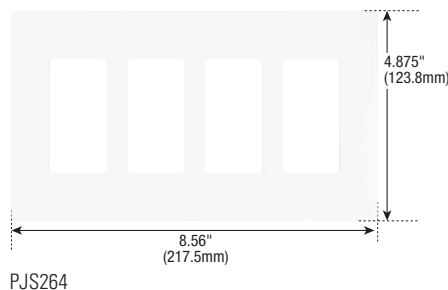

- Mid-sized to cover wall imperfections and large wallboard openings
- Virtually unbreakable polycarbonate construction
- Available in toggle switch, duplex receptacle and decorator styles

Mid-size screwless wallplates