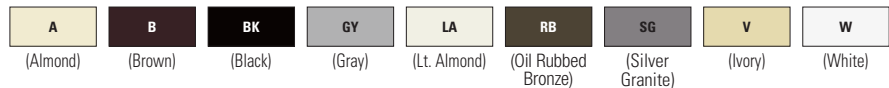

- Mid-sized to cover wall imperfections and large wallboard openings
- Virtually unbreakable polycarbonate construction
- Available in toggle switch, duplex receptacle and decorator styles

Mid-size screwless wallplates

Catalog no.	Description	Color suffix
□ PJS26__	1-Gang decorator	A, B, BK, GY, LA, RB, SG, V, W
□ PJS262__	2-Gang decorator	A, B, BK, LA, RB, SG, V, W
□ PJS263__	3-Gang decorator	A, BK, LA, RB, SG, V, W
□ PJS264__	4-Gang decorator	A, BK, LA, V, W
□ PJS265__	5-Gang decorator	A, BK, LA, V, W
□ PJS266__	6-Gang decorator	A, BK, LA, V, W
□ PJS1__	1-Gang toggle	A, B, BK, LA, V, W
□ PJS2__	2-Gang toggle	A, B, BK, LA, V, W
□ PJS3__	3-Gang toggle	A, LA, V, W
□ PJS4__	4-Gang toggle	A, LA, V, W
□ PJS8__	1-Gang duplex	A, B, BK, LA, V, W

Color ordering information:

For ordering devices, include Catalog no. followed by the Color suffix: A (Almond), B (Brown), BK (Black), GY (Gray), LA (Light Almond), RB (Oil Rubbed Bronze), SG (Silver Granite), V (Ivory), W (White)