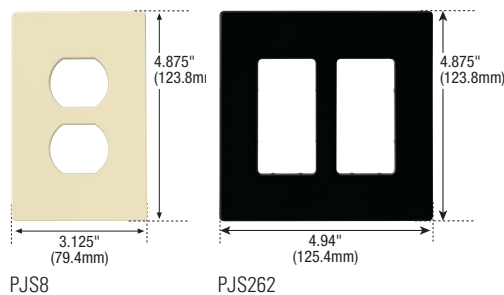

Easy-to-install mid-size wallplates appear to float freely on the surface of the wall.

Features & benefits

- Mid-sized to cover wall imperfections and large wallboard openings
- Virtually unbreakable polycarbonate construction
- Available in toggle switch, duplex receptacle and decorator styles

Mid-size screwless wallplates

Catalog no.	Description	Color suffix
□ PJS26__	1-Gang decorator	A, B, BK, GY, LA, RB, SG, V, W
□ PJS262__	2-Gang decorator	A, B, BK, LA, RB, SG, V, W
□ PJS263__	3-Gang decorator	A, BK, LA, RB, SG, V, W
□ PJS264__	4-Gang decorator	A, BK, LA, V, W
□ PJS265__	5-Gang decorator	A, BK, LA, V, W
□ PJS266__	6-Gang decorator	A, BK, LA, V, W
□ PJS1__	1-Gang toggle	A, B, BK, LA, V, W
□ PJS2__	2-Gang toggle	A, B, BK, LA, V, W
□ PJS3__	3-Gang toggle	A, LA, V, W
□ PJS4__	4-Gang toggle	A, LA, V, W
□ PJS8__	1-Gang duplex	A, B, BK, LA, V, W

Color ordering information:

For ordering devices, include Catalog no. followed by the Color suffix: A (Almond), B (Brown), BK (Black), GY (Gray), LA (Light Almond), RB (Oil Rubbed Bronze), SG (Silver Granite), V (Ivory), W (White)

A	B	BK	GY	LA	RB	SG	V	W
(Almond)	(Brown)	(Black)	(Gray)	(Lt. Almond)	(Oil Rubbed Bronze)	(Silver Granite)	(Ivory)	(White)

Electrical Sector
203 Cooper Circle
Peachtree City, GA 30269
United States
Eaton.com
Eaton.com/wiringdevices

Electrical Sector
Canada Operations
5925 McLaughlin Road
Mississauga, Ontario, L5R 1B8
Canada
EatonCanada.ca
Eaton.com/wiringdevices

Electrical Sector
Mexico Operations
Carr. Tlalnepantla -
Cuautitlán Km 178 s/n
Col. Villa Jardín esq.
Cerrada 8 de Mayo
Cuautitlán, Mexico CP 54800
México
Eaton.mx
Eaton.com/wiringdevices