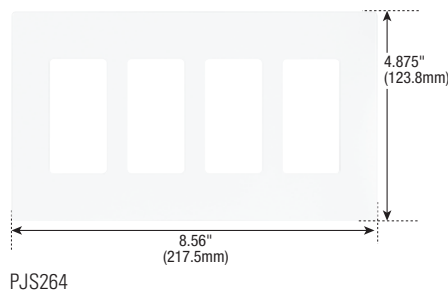

Sleek, smooth and
seamless wallplates

EATON

Powering Business Worldwide

Easy-to-install mid-size wallplates appear to float freely on the surface of the wall.

Features & benefits

- Mid-sized to cover wall imperfections and large wallboard openings
- Virtually unbreakable polycarbonate construction
- Available in toggle switch, duplex receptacle and decorator styles

Mid-size screwless wallplates

| Catalog no. | Description | Color suffix |
|-------------|------------------|--------------------------------|
| □ PJS26__ | 1-Gang decorator | A, B, BK, GY, LA, RB, SG, V, W |
| □ PJS262__ | 2-Gang decorator | A, B, BK, LA, RB, SG, V, W |
| □ PJS263__ | 3-Gang decorator | A, BK, LA, RB, SG, V, W |
| □ PJS264__ | 4-Gang decorator | A, BK, LA, V, W |
| □ PJS265__ | 5-Gang decorator | A, BK, LA, V, W |
| □ PJS266__ | 6-Gang decorator | A, BK, LA, V, W |
| □ PJS1__ | 1-Gang toggle | A, B, BK, LA, V, W |
| □ PJS2__ | 2-Gang toggle | A, B, BK, LA, V, W |
| □ PJS3__ | 3-Gang toggle | A, LA, V, W |
| □ PJS4__ | 4-Gang toggle | A, LA, V, W |
| □ PJS8__ | 1-Gang duplex | A, B, BK, LA, V, W |