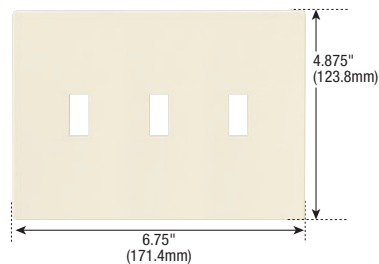

Sleek, smooth and
seamless wallplates

EATON

Powering Business Worldwide

Easy-to-install mid-size wallplates appear to float freely on the surface of the wall.

Features & benefits

- Mid-sized to cover wall imperfections and large wallboard openings
- Virtually unbreakable polycarbonate construction
- Available in toggle switch, duplex receptacle and decorator styles