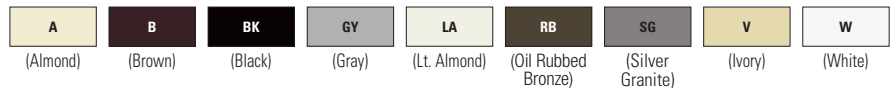

## Mid-size screwless wallplates

Catalog no.	Description	Color suffix
□ PJS26__	1-Gang decorator	A, B, BK, GY, LA, RB, SG, V, W
□ PJS262__	2-Gang decorator	A, B, BK, LA, RB, SG, V, W
□ PJS263__	3-Gang decorator	A, BK, LA, RB, SG, V, W
□ PJS264__	4-Gang decorator	A, BK, LA, V, W
□ PJS265__	5-Gang decorator	A, BK, LA, V, W
□ PJS266__	6-Gang decorator	A, BK, LA, V, W
□ PJS1__	1-Gang toggle	A, B, BK, LA, V, W
□ PJS2__	2-Gang toggle	A, B, BK, LA, V, W
□ PJS3__	3-Gang toggle	A, LA, V, W
□ PJS4__	4-Gang toggle	A, LA, V, W
□ PJS8__	1-Gang duplex	A, B, BK, LA, V, W

## Color ordering information:

For ordering devices, include Catalog no. followed by the Color suffix: A (Almond), B (Brown), BK (Black), GY (Gray), LA (Light Almond), RB (Oil Rubbed Bronze), SG (Silver Granite), V (Ivory), W (White)