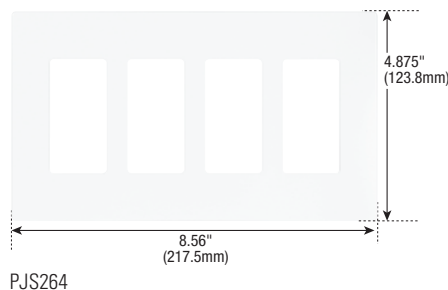

Easy-to-install mid-size wallplates appear to float freely on the surface of the wall.

Features & benefits

- Mid-sized to cover wall imperfections and large wallboard openings
- Virtually unbreakable polycarbonate construction
- Available in toggle switch, duplex receptacle and decorator styles

Mid-size screwless wallplates

Catalog no.	Description	Color suffix
□ PJS26__	1-Gang decorator	A, B, BK, GY, LA, RB, SG, V, W
□ PJS262__	2-Gang decorator	A, B, BK, LA, RB, SG, V, W
□ PJS263__	3-Gang decorator	A, BK, LA, RB, SG, V, W
□ PJS264__	4-Gang decorator	A, BK, LA, V, W
□ PJS265__	5-Gang decorator	A, BK, LA, V, W
□ PJS266__	6-Gang decorator	A, BK, LA, V, W
□ PJS1__	1-Gang toggle	A, B, BK, LA, V, W
□ PJS2__	2-Gang toggle	A, B, BK, LA, V, W
□ PJS3__	3-Gang toggle	A, LA, V, W
□ PJS4__	4-Gang toggle	A, LA, V, W
□ PJS8__	1-Gang duplex	A, B, BK, LA, V, W

Color ordering information:

For ordering devices, include Catalog no. followed by the Color suffix: A (Almond), B (Brown), BK (Black), GY (Gray), LA (Light Almond), RB (Oil Rubbed Bronze), SG (Silver Granite), V (Ivory), W (White)

A	B	BK	GY	LA	RB	SG	V	W
(Almond)	(Brown)	(Black)	(Gray)	(Lt. Almond)	(Oil Rubbed Bronze)	(Silver Granite)	(Ivory)	(White)

Electrical Sector
203 Cooper Circle
Peachtree City, GA 30269
United States
Eaton.com
Eaton.com/wiringdevices

Electrical Sector
Canada Operations
5925 McLaughlin Road
Mississauga, Ontario, L5R 1B8
Canada
EatonCanada.ca
Eaton.com/wiringdevices

Electrical Sector
Mexico Operations
Carr. Tlalnepantla -
Cuautitlán Km 178 s/n
Col. Villa Jardín esq.
Cerrada 8 de Mayo
Cuautitlán, Mexico CP 54800
México
Eaton.mx
Eaton.com/wiringdevices