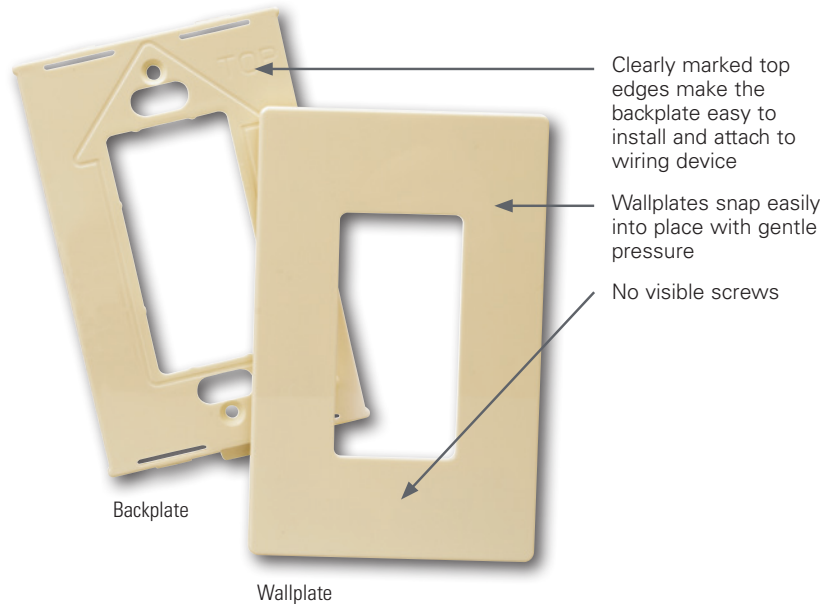

Sleek, smooth and
seamless wallplates

EATON

Powering Business Worldwide

Easy-to-install mid-size wallplates appear to float freely on the surface of the wall.

Features & benefits

- Mid-sized to cover wall imperfections and large wallboard openings
- Virtually unbreakable polycarbonate construction
- Available in toggle switch, duplex receptacle and decorator styles

Mid-size screwless wallplates

| Catalog no. | Description | Color suffix |
|-------------|------------------|--------------------------------|
| □ PJS26__ | 1-Gang decorator | A, B, BK, GY, LA, RB, SG, V, W |
| □ PJS262__ | 2-Gang decorator | A, B, BK, LA, RB, SG, V, W |
| □ PJS263__ | 3-Gang decorator | A, BK, LA, RB, SG, V, W |
| □ PJS264__ | 4-Gang decorator | A, BK, LA, V, W |
| □ PJS265__ | 5-Gang decorator | A, BK, LA, V, W |
| □ PJS266__ | 6-Gang decorator | A, BK, LA, V, W |
| □ PJS1__ | 1-Gang toggle | A, B, BK, LA, V, W |
| □ PJS2__ | 2-Gang toggle | A, B, BK, LA, V, W |
| □ PJS3__ | 3-Gang toggle | A, LA, V, W |
| □ PJS4__ | 4-Gang toggle | A, LA, V, W |
| □ PJS8__ | 1-Gang duplex | A, B, BK, LA, V, W |