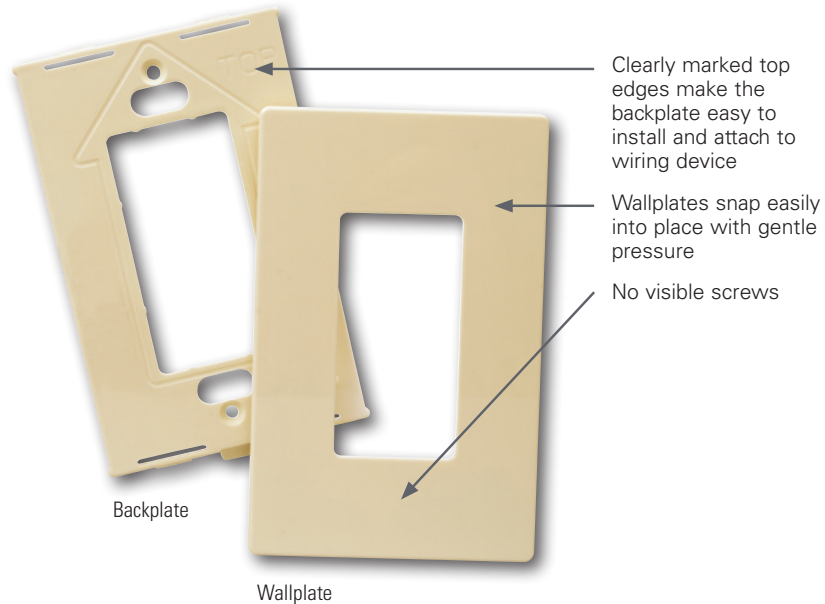

Eaton's wiring devices
Screwless wallplates

Sleek, smooth and
seamless wallplates

EATON

Powering Business Worldwide

Easy-to-install mid-size wallplates appear to float freely on the surface of the wall.

Features & benefits

- Mid-sized to cover wall imperfections and large wallboard openings
- Virtually unbreakable polycarbonate construction
- Available in toggle switch, duplex receptacle and decorator styles

Mid-size screwless wallplates

Color ordering information:

For ordering devices, include Catalog no. followed by the Color suffix: A (Almond), B (Brown), BK (Black), GY (Gray), LA (Light Almond), RB (Oil Rubbed Bronze), SG (Silver Granite), V (Ivory), W (White)

Sleek, smooth and
seamless wallplates

EATON

Powering Business Worldwide

Easy-to-install mid-size wallplates appear to float freely on the surface of the wall.

Features & benefits

- Mid-sized to cover wall imperfections and large wallboard openings
- Virtually unbreakable polycarbonate construction
- Available in toggle switch, duplex receptacle and decorator styles