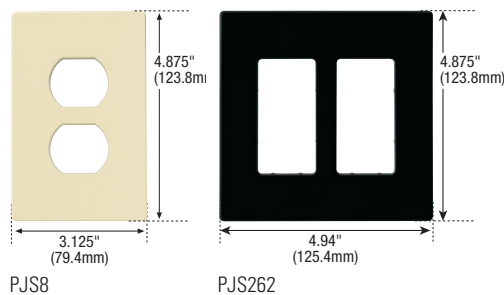

Sleek, smooth and
seamless wallplates

EATON

Powering Business Worldwide

Easy-to-install mid-size wallplates appear to float freely on the surface of the wall.

Features & benefits

- Mid-sized to cover wall imperfections and large wallboard openings
- Virtually unbreakable polycarbonate construction
- Available in toggle switch, duplex receptacle and decorator styles

Mid-size screwless wallplates

| Catalog no. | Description | Color suffix |
|-------------|------------------|--------------------------------|
| □ PJS26__ | 1-Gang decorator | A, B, BK, GY, LA, RB, SG, V, W |
| □ PJS262__ | 2-Gang decorator | A, B, BK, LA, RB, SG, V, W |
| □ PJS263__ | 3-Gang decorator | A, BK, LA, RB, SG, V, W |
| □ PJS264__ | 4-Gang decorator | A, BK, LA, V, W |
| □ PJS265__ | 5-Gang decorator | A, BK, LA, V, W |
| □ PJS266__ | 6-Gang decorator | A, BK, LA, V, W |
| □ PJS1__ | 1-Gang toggle | A, B, BK, LA, V, W |
| □ PJS2__ | 2-Gang toggle | A, B, BK, LA, V, W |
| □ PJS3__ | 3-Gang toggle | A, LA, V, W |
| □ PJS4__ | 4-Gang toggle | A, LA, V, W |
| □ PJS8__ | 1-Gang duplex | A, B, BK, LA, V, W |