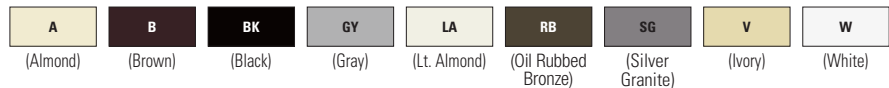

### Color ordering information:

For ordering devices, include Catalog no. followed by the Color suffix: A (Almond), B (Brown), BK (Black), GY (Gray), LA (Light Almond), RB (Oil Rubbed Bronze), SG (Silver Granite), V (Ivory), W (White)

## Mid-size screwless wallplates

Catalog no.	Description	Color suffix
□ PJS26__	1-Gang decorator	A, B, BK, GY, LA, RB, SG, V, W
□ PJS262__	2-Gang decorator	A, B, BK, LA, RB, SG, V, W
□ PJS263__	3-Gang decorator	A, BK, LA, RB, SG, V, W
□ PJS264__	4-Gang decorator	A, BK, LA, V, W
□ PJS265__	5-Gang decorator	A, BK, LA, V, W
□ PJS266__	6-Gang decorator	A, BK, LA, V, W
□ PJS1__	1-Gang toggle	A, B, BK, LA, V, W
□ PJS2__	2-Gang toggle	A, B, BK, LA, V, W
□ PJS3__	3-Gang toggle	A, LA, V, W
□ PJS4__	4-Gang toggle	A, LA, V, W
□ PJS8__	1-Gang duplex	A, B, BK, LA, V, W

## Color ordering information:

For ordering devices, include Catalog no. followed by the Color suffix: A (Almond), B (Brown), BK (Black), GY (Gray), LA (Light Almond), RB (Oil Rubbed Bronze), SG (Silver Granite), V (Ivory), W (White)