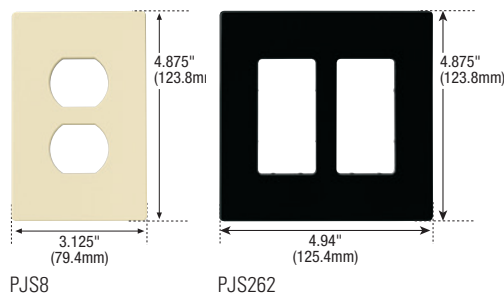

Eaton's wiring devices
Screwless wallplates

Sleek, smooth and
seamless wallplates

EATON

Powering Business Worldwide

Easy-to-install mid-size wallplates appear to float freely on the surface of the wall.

Features & benefits

- Mid-sized to cover wall imperfections and large wallboard openings
- Virtually unbreakable polycarbonate construction
- Available in toggle switch, duplex receptacle and decorator styles

Mid-size screwless wallplates

Color ordering information:

For ordering devices, include Catalog no. followed by the Color suffix: A (Almond), B (Brown), BK (Black), GY (Gray), LA (Light Almond), RB (Oil Rubbed Bronze), SG (Silver Granite), V (Ivory), W (White)