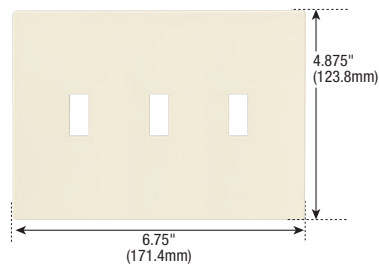

Eaton's wiring devices
Screwless wallplates

Sleek, smooth and
seamless wallplates

EATON

Powering Business Worldwide

Easy-to-install mid-size wallplates appear to float freely on the surface of the wall.

Features & benefits

- Mid-sized to cover wall imperfections and large wallboard openings
- Virtually unbreakable polycarbonate construction
- Available in toggle switch, duplex receptacle and decorator styles

Mid-size screwless wallplates