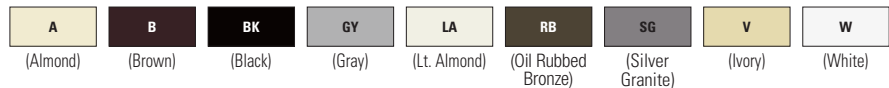

Color ordering information:

For ordering devices, include Catalog no. followed by the Color suffix: A (Almond), B (Brown), BK (Black), GY (Gray), LA (Light Almond), RB (Oil Rubbed Bronze), SG (Silver Granite), V (Ivory), W (White)

Sleek, smooth and
seamless wallplates

EATON

Powering Business Worldwide

Easy-to-install mid-size wallplates appear to float freely on the surface of the wall.

Features & benefits

- Mid-sized to cover wall imperfections and large wallboard openings
- Virtually unbreakable polycarbonate construction
- Available in toggle switch, duplex receptacle and decorator styles

Mid-size screwless wallplates

| Catalog no. | Description | Color suffix |
|-------------|------------------|--------------------------------|
| □ PJS26__ | 1-Gang decorator | A, B, BK, GY, LA, RB, SG, V, W |
| □ PJS262__ | 2-Gang decorator | A, B, BK, LA, RB, SG, V, W |
| □ PJS263__ | 3-Gang decorator | A, BK, LA, RB, SG, V, W |
| □ PJS264__ | 4-Gang decorator | A, BK, LA, V, W |
| □ PJS265__ | 5-Gang decorator | A, BK, LA, V, W |
| □ PJS266__ | 6-Gang decorator | A, BK, LA, V, W |
| □ PJS1__ | 1-Gang toggle | A, B, BK, LA, V, W |
| □ PJS2__ | 2-Gang toggle | A, B, BK, LA, V, W |
| □ PJS3__ | 3-Gang toggle | A, LA, V, W |
| □ PJS4__ | 4-Gang toggle | A, LA, V, W |
| □ PJS8__ | 1-Gang duplex | A, B, BK, LA, V, W |