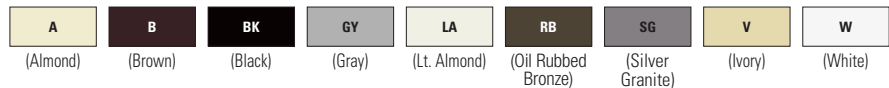

- Mid-sized to cover wall imperfections and large wallboard openings
- Virtually unbreakable polycarbonate construction
- Available in toggle switch, duplex receptacle and decorator styles

Mid-size screwless wallplates

| Catalog no. | Description | Color suffix |
|-------------|------------------|--------------------------------|
| □ PJS26__ | 1-Gang decorator | A, B, BK, GY, LA, RB, SG, V, W |
| □ PJS262__ | 2-Gang decorator | A, B, BK, LA, RB, SG, V, W |
| □ PJS263__ | 3-Gang decorator | A, BK, LA, RB, SG, V, W |
| □ PJS264__ | 4-Gang decorator | A, BK, LA, V, W |
| □ PJS265__ | 5-Gang decorator | A, BK, LA, V, W |
| □ PJS266__ | 6-Gang decorator | A, BK, LA, V, W |
| □ PJS1__ | 1-Gang toggle | A, B, BK, LA, V, W |
| □ PJS2__ | 2-Gang toggle | A, B, BK, LA, V, W |
| □ PJS3__ | 3-Gang toggle | A, LA, V, W |
| □ PJS4__ | 4-Gang toggle | A, LA, V, W |
| □ PJS8__ | 1-Gang duplex | A, B, BK, LA, V, W |

Color ordering information:

For ordering devices, include Catalog no. followed by the Color suffix: A (Almond), B (Brown), BK (Black), GY (Gray), LA (Light Almond), RB (Oil Rubbed Bronze), SG (Silver Granite), V (Ivory), W (White)