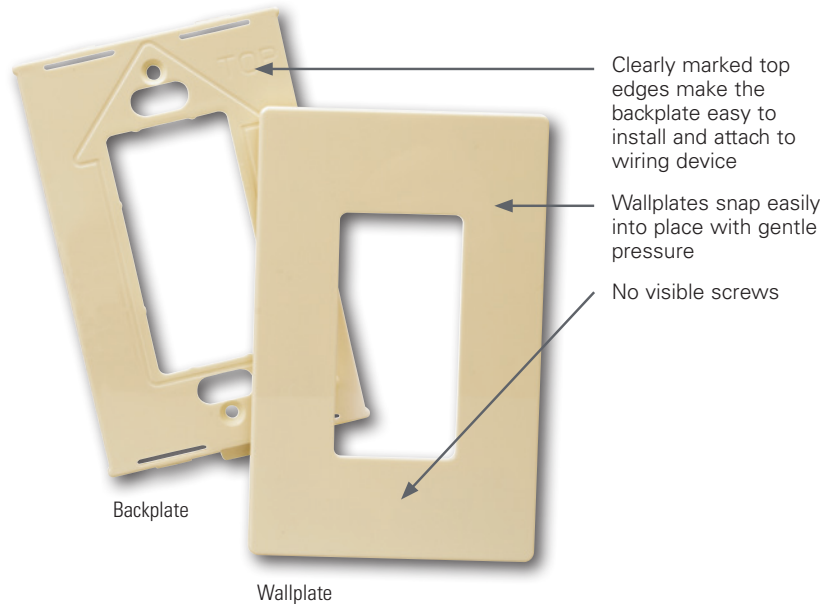

## Easy-to-install mid-size wallplates appear to float freely on the surface of the wall.

Eaton's wiring devices  
Screwless wallplates

Sleek, smooth and  
seamless wallplates

**EATON**

*Powering Business Worldwide*

# Easy-to-install mid-size wallplates appear to float freely on the surface of the wall.

## Features & benefits

- Mid-sized to cover wall imperfections and large wallboard openings
- Virtually unbreakable polycarbonate construction
- Available in toggle switch, duplex receptacle and decorator styles