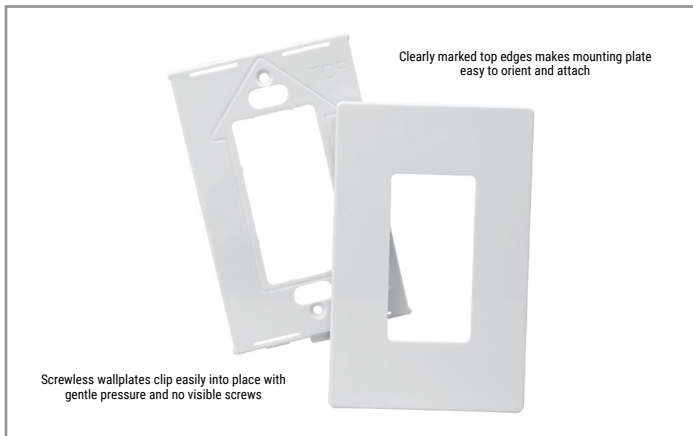

| | | | | | |
|-------------|--|-----------|--|------|--|
| Project | | Catalog # | | Type | |
| Prepared by | | Notes | | Date | |

Greengate

Screwless wallplates

System accessory for Greengate wall box devices

- The wallplate fits a standard decorator opening or toggle opening and provides a contemporary, sleek design
- Screwless Wallplates clip easily into place with gentle pressure
- Virtually unbreakable polycarbonate construction
- Mid-sized to cover wall imperfections and large wallboard openings
- Available in multi-gang configurations
- Available in a variety of colors
- Meets flammability requirements per UL 94, V2 rated

Product Specifications

Key Features

- Screwless wallplates appear to float freely on the surface of the wall and are designed for easy and fast installation
- Mounting plate attaches to the device and the wallplate is simply pressed into place

Mechanical

Size:

- **Decorator Opening Dimensions:** 2.64"H x 1.31"W (67.1mm x 33.3mm)
- **Toggle Opening Dimensions:** 1"H x 0.5"W (25.4mm x 12.7mm)

- **1-Gang:** 4.88"H x 3.13"W (123.8mm x 79.4mm)
- **2-Gang:** 4.88"H x 4.95"W (123.8mm x 125.4mm)
- **3-Gang:** 4.88"H x 6.76"W (123.8mm x 171.4mm)
- **4-Gang:** 4.88"H x 8.57"W (123.8mm x 217.5mm)
- **5-Gang:** 4.88"H x 10.38"W (123.8mm x 263.5mm)
- **6-Gang:** 4.88"H x 12.19"W (123.8mm x 309.5mm)