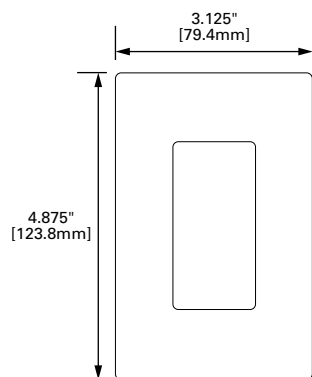

Dimensional Details

Decorator Wallplates can be used with:
Occupancy and Vacancy sensors, GDS, GMDS,
Automatic Turn-Off switches and 0-10V slide dimmers