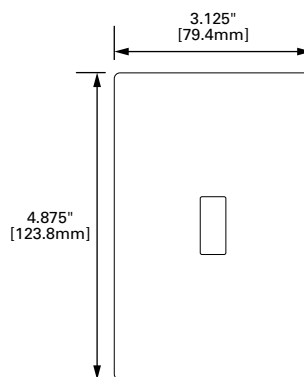

Toggle Wallplates can be used with:
Momentary toggle switches,
Automatic Turn-Off switches