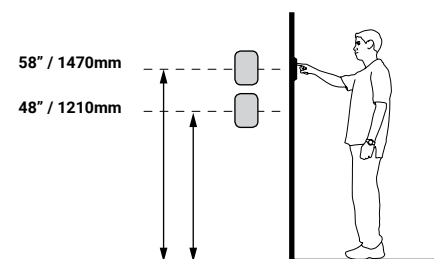

Mounting Height

[additional product diagrams](#)